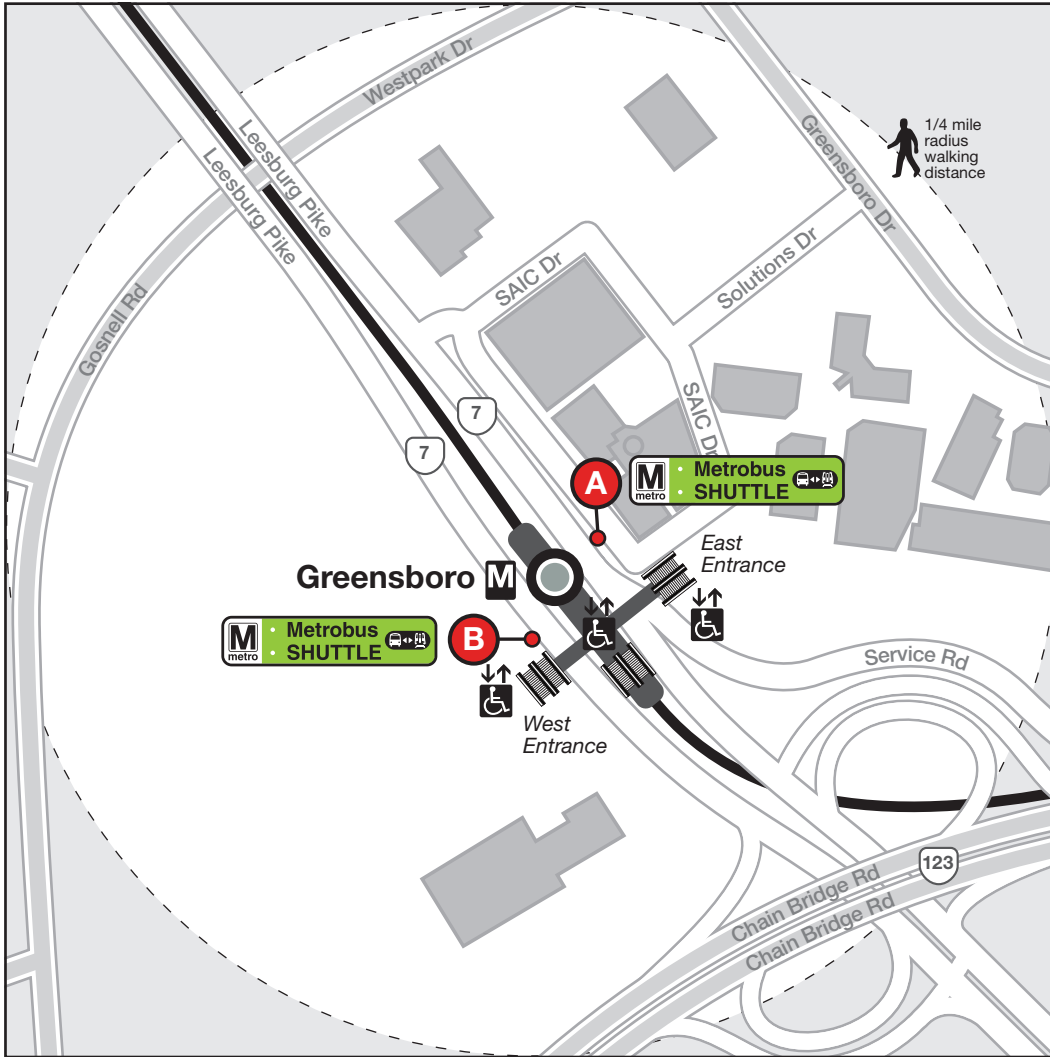

# Station Vicinity Map Greensboro

## LEGEND

- A** Bus Stop (on the street)
- A** Bus Bay (at the station)

The lettered discs on this map will help you locate the bus stop or bay near this station. Be advised the letters are not displayed on the street bus stops.

- Elevator
- Escalator
- Bus Route
- Metrorail Station and line

Greensboro.EVAC-0622

- A** **B** Metrobus SHUTTLE

In the event of an emergency, this bus stop will also be served by shuttle buses.

### Approximate walking distance to the next Metro Station from this exit

There are no stations within a reasonable walking distance.