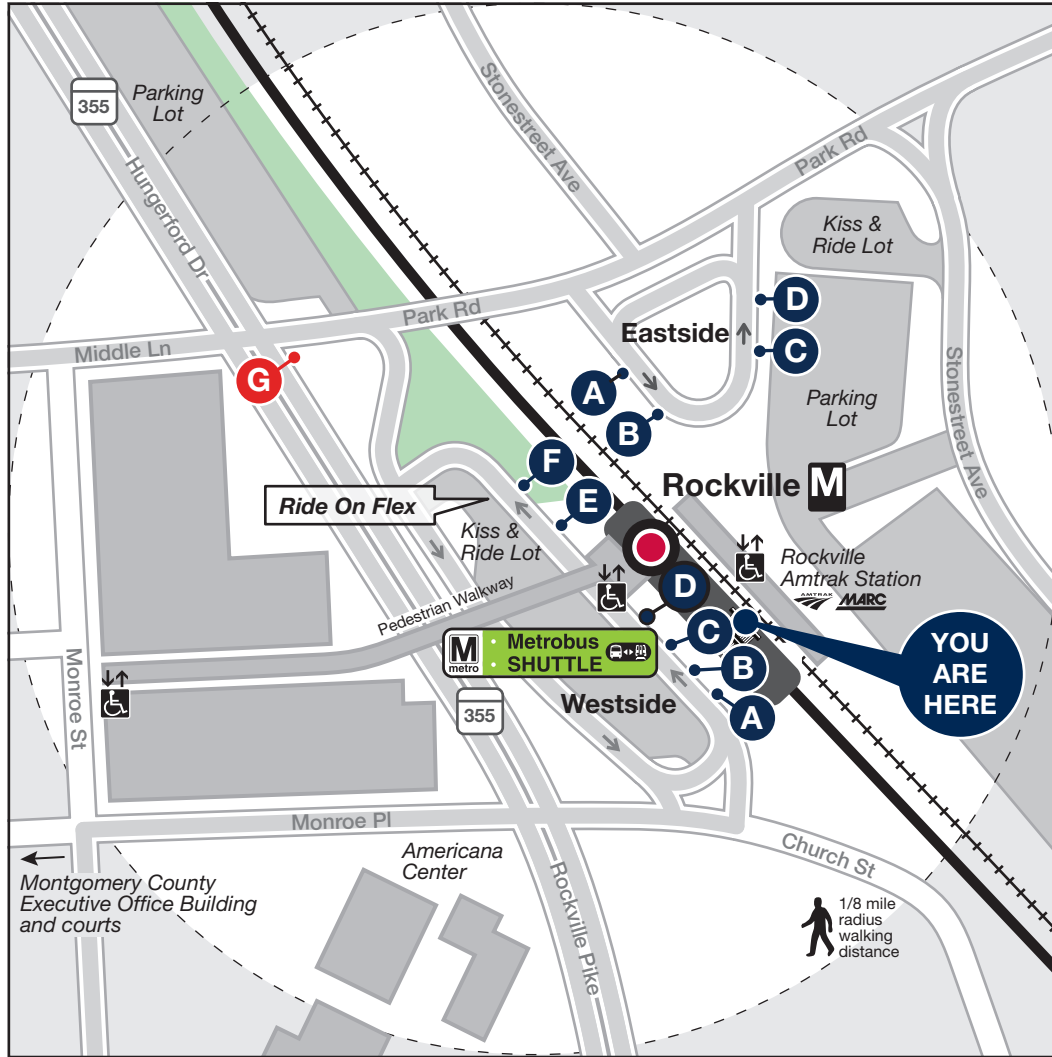

Station Vicinity Map Rockville

LEGEND

A Bus Stop (on the street) **A** Bus Bay (at the station)

The lettered discs on this map will help you locate the bus stop or bay near this station. Be advised the letters are not displayed on the street bus stops.

- Elevator
- Escalator
- Bus Route
- Metrorail Station and line

65.017.EVAC-0622

D **Metrobus SHUTTLE**

In the event of an emergency, this bus stop will also be served by shuttle buses.

Approximate walking distance to the next Metro Station from this exit

BUS SERVICE AND BOARDING LOCATIONS

EASTSIDE

Route	Destination	Board at
METROBUS		
T2	Friendship Heights M	A
RIDE ON-MONTGOMERY COUNTY		
45	Rockville Regional Transit Ctr	D
45	Twinbrook M	D
48	Wheaton M	B
49	Glenmont M	B
52	Montgomery General Hospital	D
59	Montgomery Village	C
301	Tobytown	D

WESTSIDE

Route	Destination	Board at
METROBUS FREQUENT SERVICE		
Q1 Q2	Wheaton M	D
METROBUS		
Q1 Q2	Silver Spring M	D
Q4		
Q1 Q2	Montgomery College	G
Q1 Q2	Shady Grove M	G
Q5 Q6		

Route	Destination	Board at
RIDE ON-MONTGOMERY COUNTY		
44	Twinbrook M	F
46	Medical Center M	A
46	Montgomery College	A
47	Bethesda M	F
54	Lakeforest Transit Center	E
55	Germantown Transit Center	B
56	Lakeforest Transit Center	E
63	Shady Grove M	E
81	White Flint M	F
101	Medical Center M	C
101	Lakeforest Transit Center	C
FLEX	Rockville Zone	Kiss & Ride