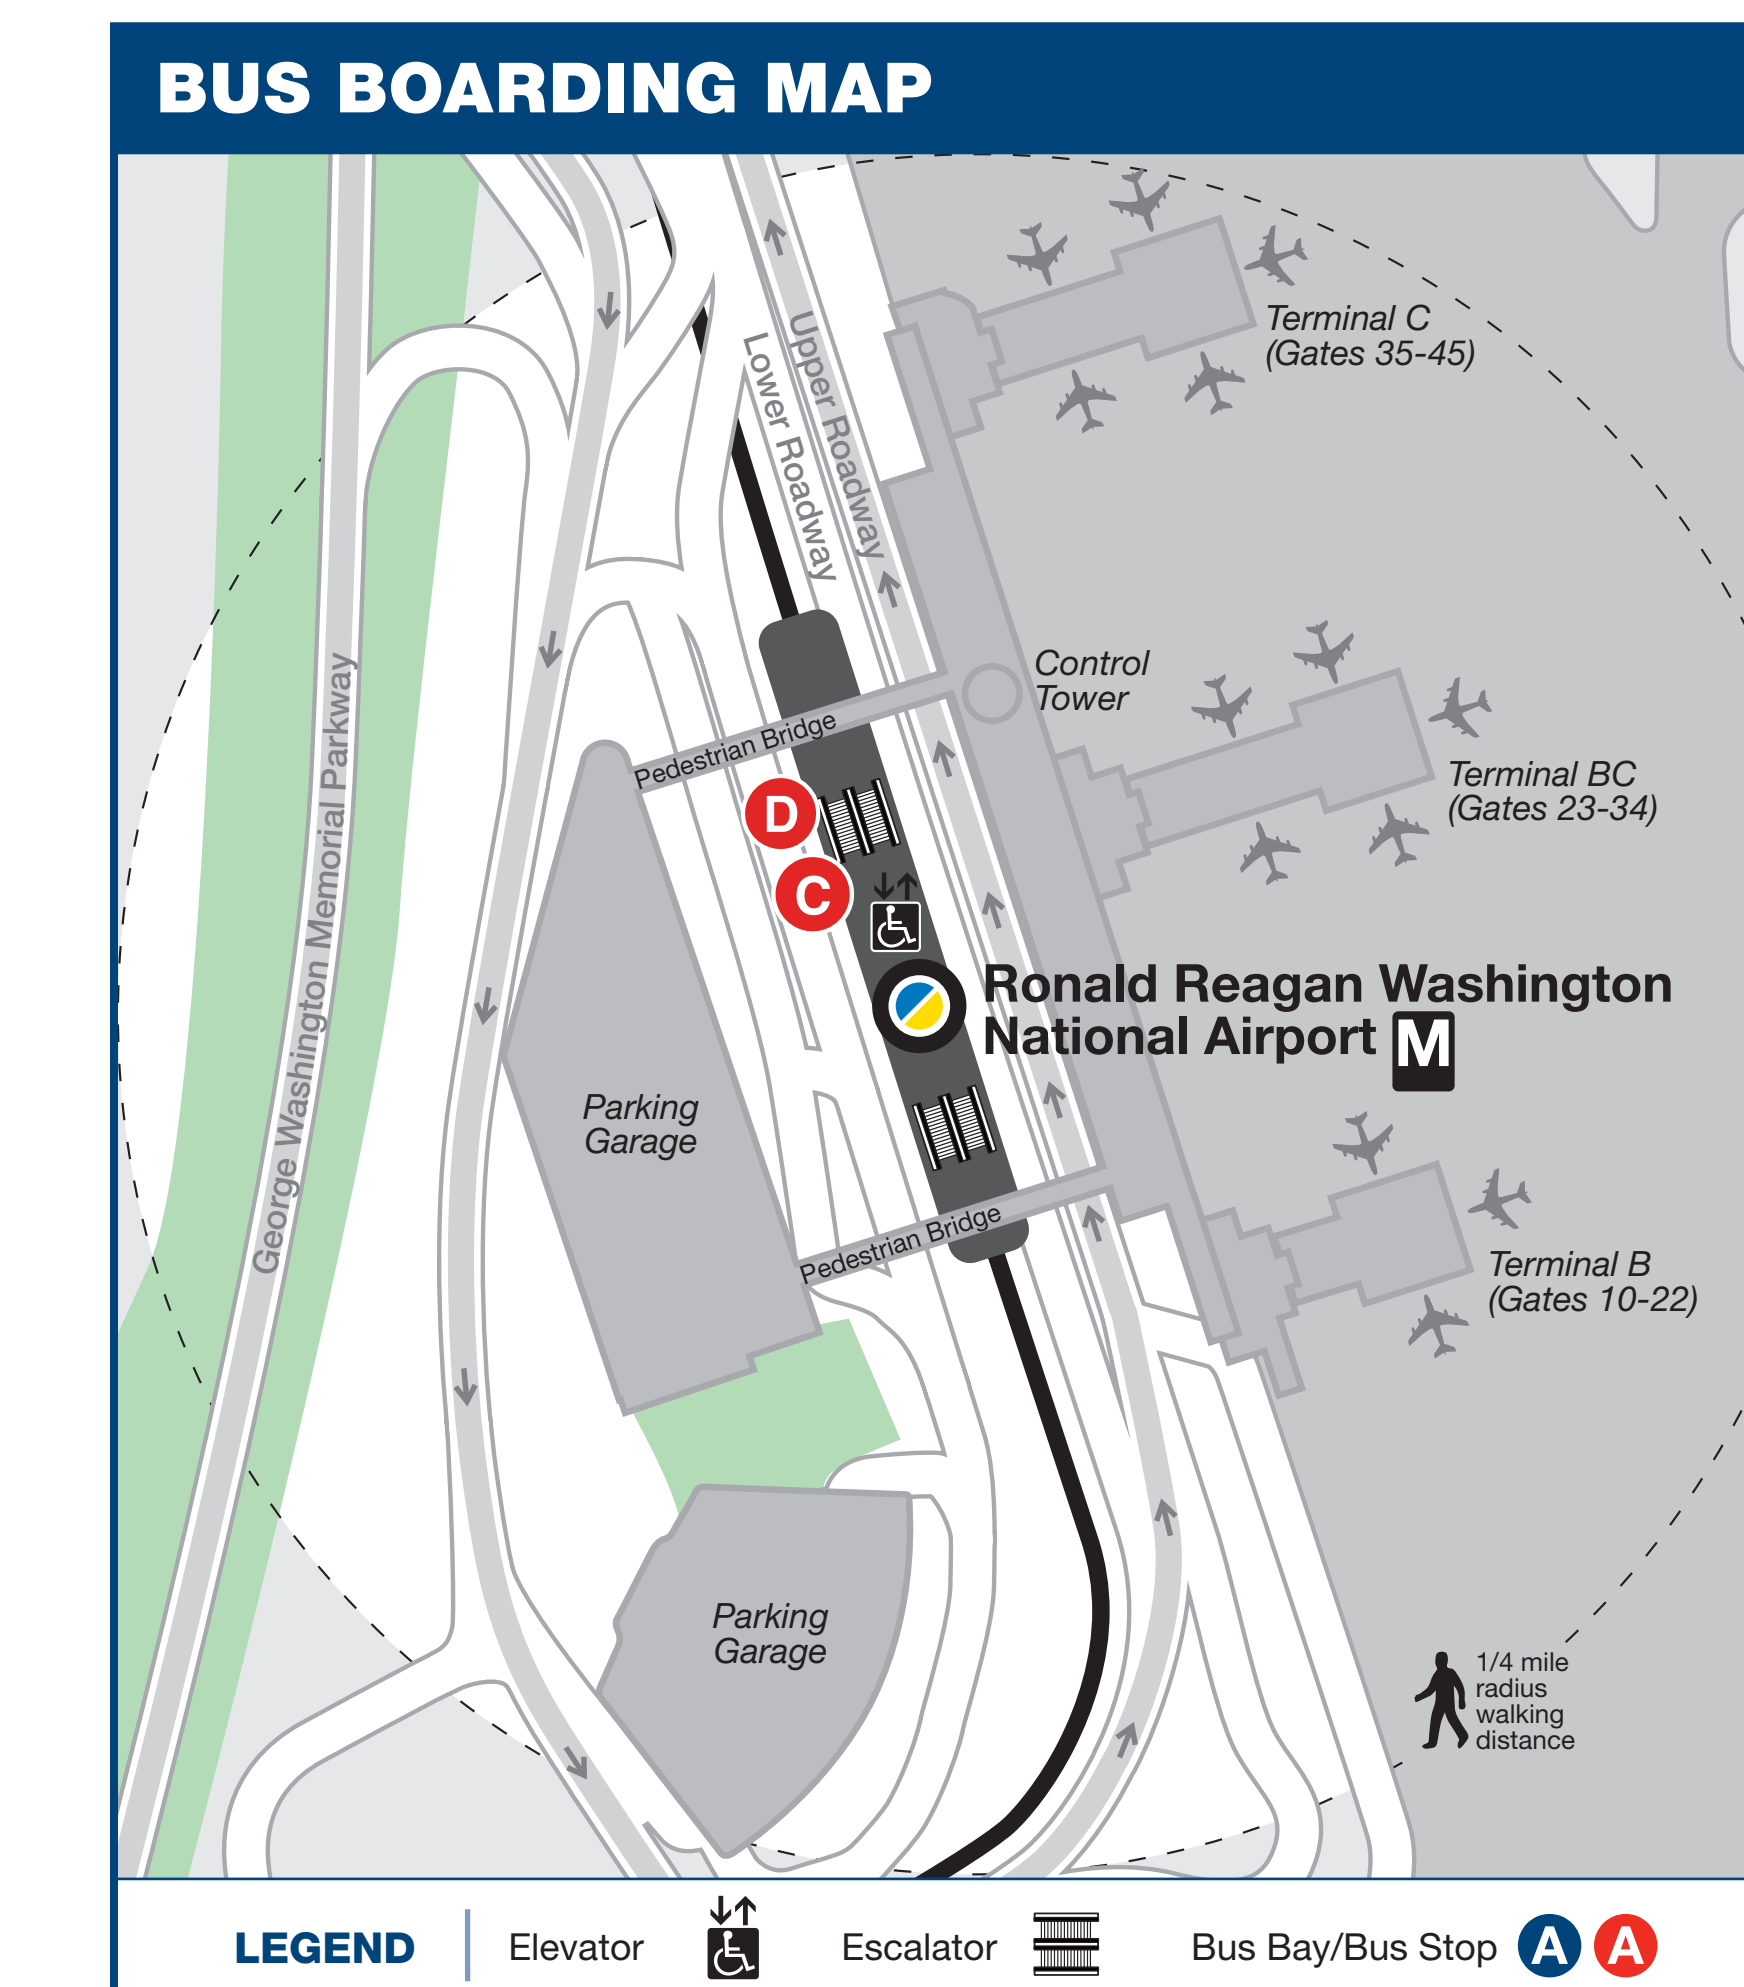

Through MetroAlerts, you can be notified of Metro service disruptions via email or text messages. MetroAlerts can be sent to computers, cellular phones, pagers or personal digital assistants capable of receiving data. MetroAlerts are limited to 140 characters to prevent them from being truncated when received as text messages. If further information on the incident is available, it is published on the website and a link to that information is included in the MetroAlert.

KNOW MORE. KNOW FIRST.
Sign up today at wmata.com/MetroAlerts

information wmata.com | 202-637-7000 | 202-638-3780

Para busETA y información general, llame al 202-637-7000 (TTY 202-638-3780) o visite wmata.com.

경보나 busETA 또는 연어 지원 관련 문의는 202-637-7000 (TTY 202-638-3780) 으로 전화하십시오. 스피커인 문의는 1을 누르고, 기타 언어 관련 문의는 88을 누른 후 5를 누르십시오. 또는 wmata.com 을 방문하십시오.

metroAlerts
Sign up today at wmata.com/MetroAlerts

Metro is accessible.
Metro es accesible.
메트로는 접속 가능합니다.