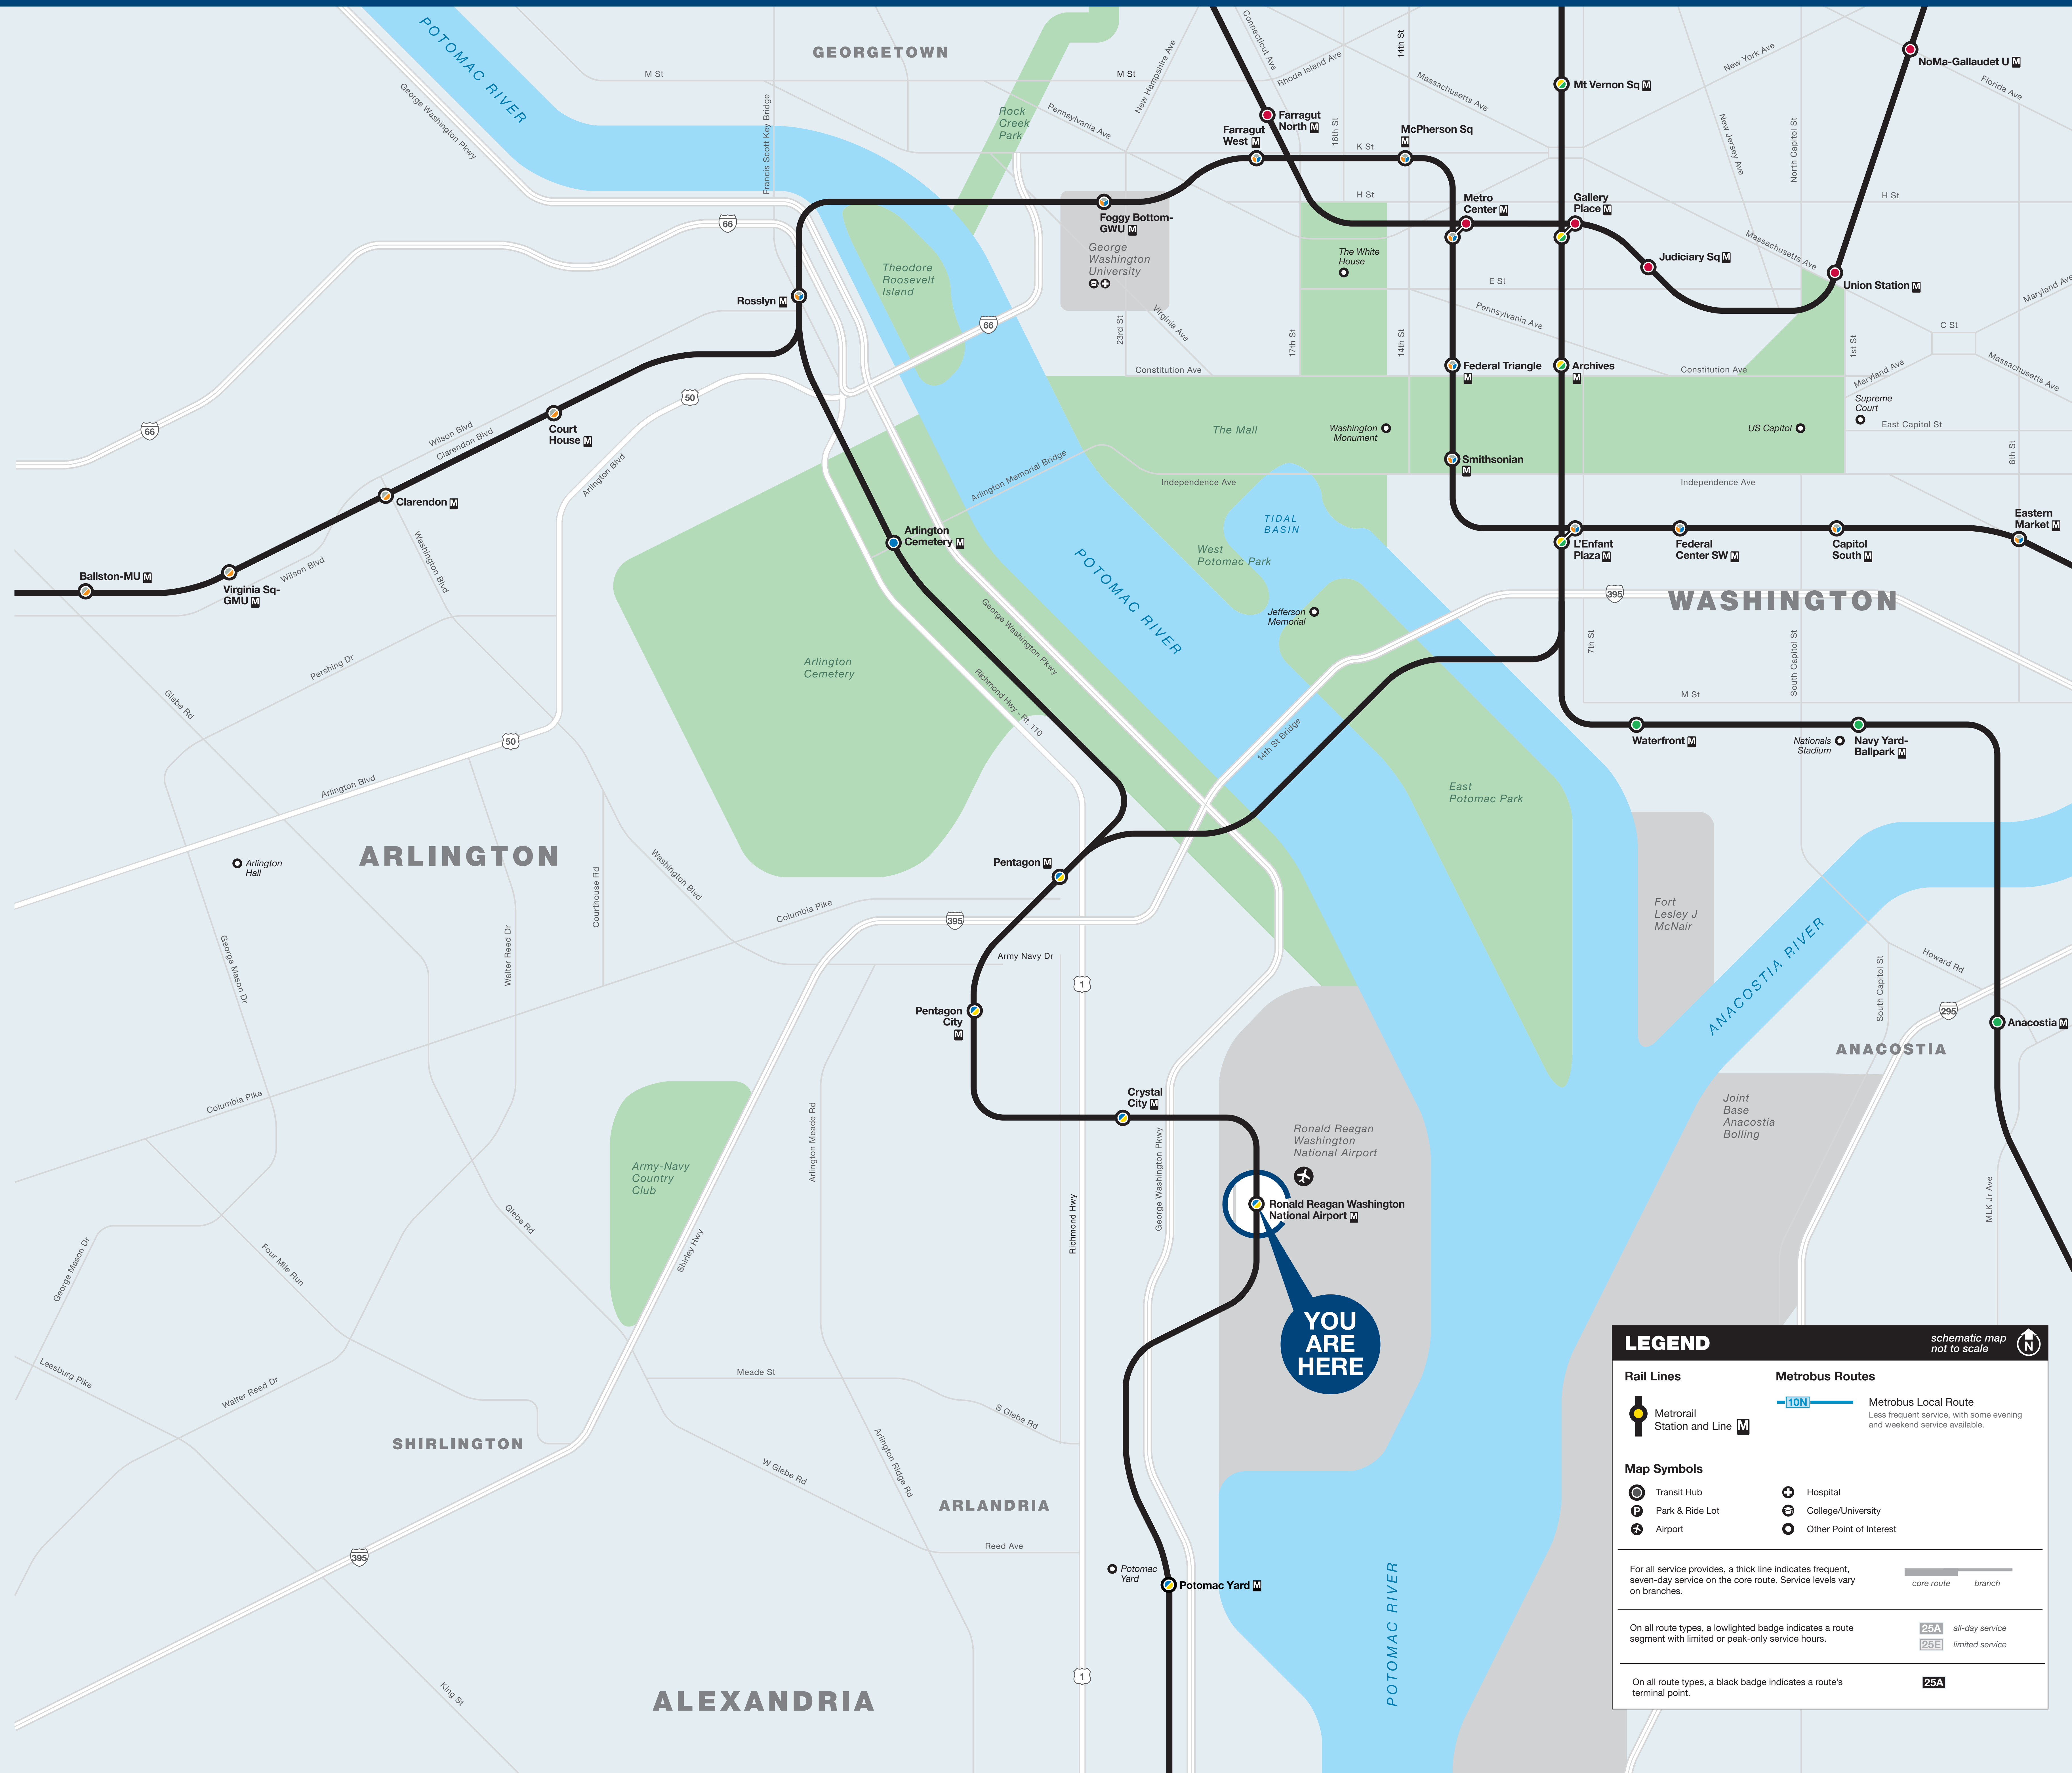

Bus Service from Ronald Reagan Washington National Airport

BUS SERVICE AND BOARDING LOCATIONS

ROUTE	DESTINATION	BOARD AT BUS STOP	MONDAY TO FRIDAY			SATURDAY	SUNDAY	
			AM RUSH	MIDDAY	PM RUSH	EVENING	DAY	EVENING
Metrobus SHUTTLE	To Crystal City	C						
		D						

During track work and/or rail shutdown events, this bus stop will also be served by Metro shuttle buses.