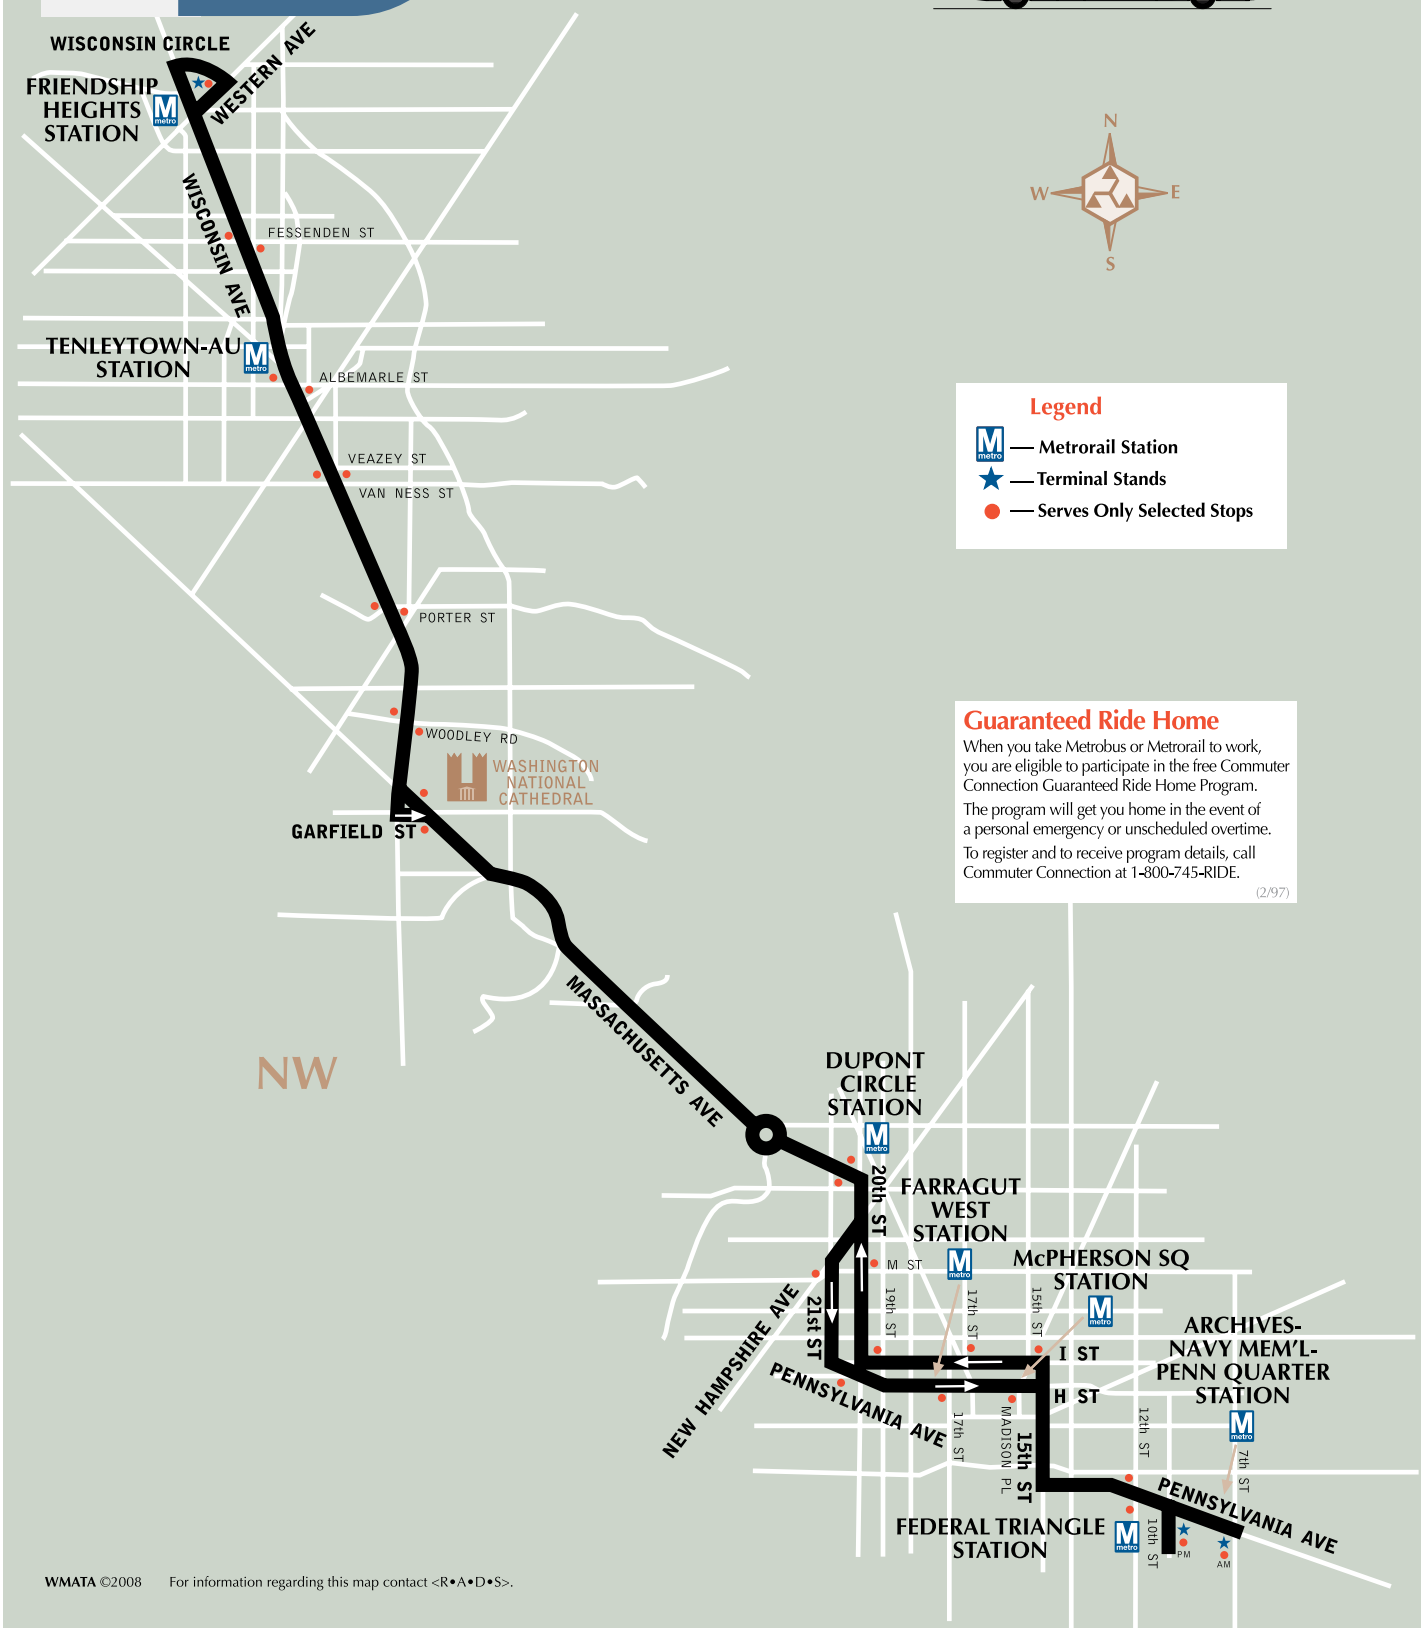

37

metrobus

Wisconsin Ave. express

Limited-Stop Service

For route and schedule information
Call 202-637-7000
www.metroopendoors.com

Legend

- Metrorail Station
- Terminal Stands
- Serves Only Selected Stops

Guaranteed Ride Home

When you take Metrobus or Metrorail to work, you are eligible to participate in the free Commuter Connection Guaranteed Ride Home Program. The program will get you home in the event of a personal emergency or unscheduled overtime. To register and to receive program details, call Commuter Connection at 1-800-745-RIDE.

(2/97)

WMATA ©2008 For information regarding this map contact <R•A•D•S>.