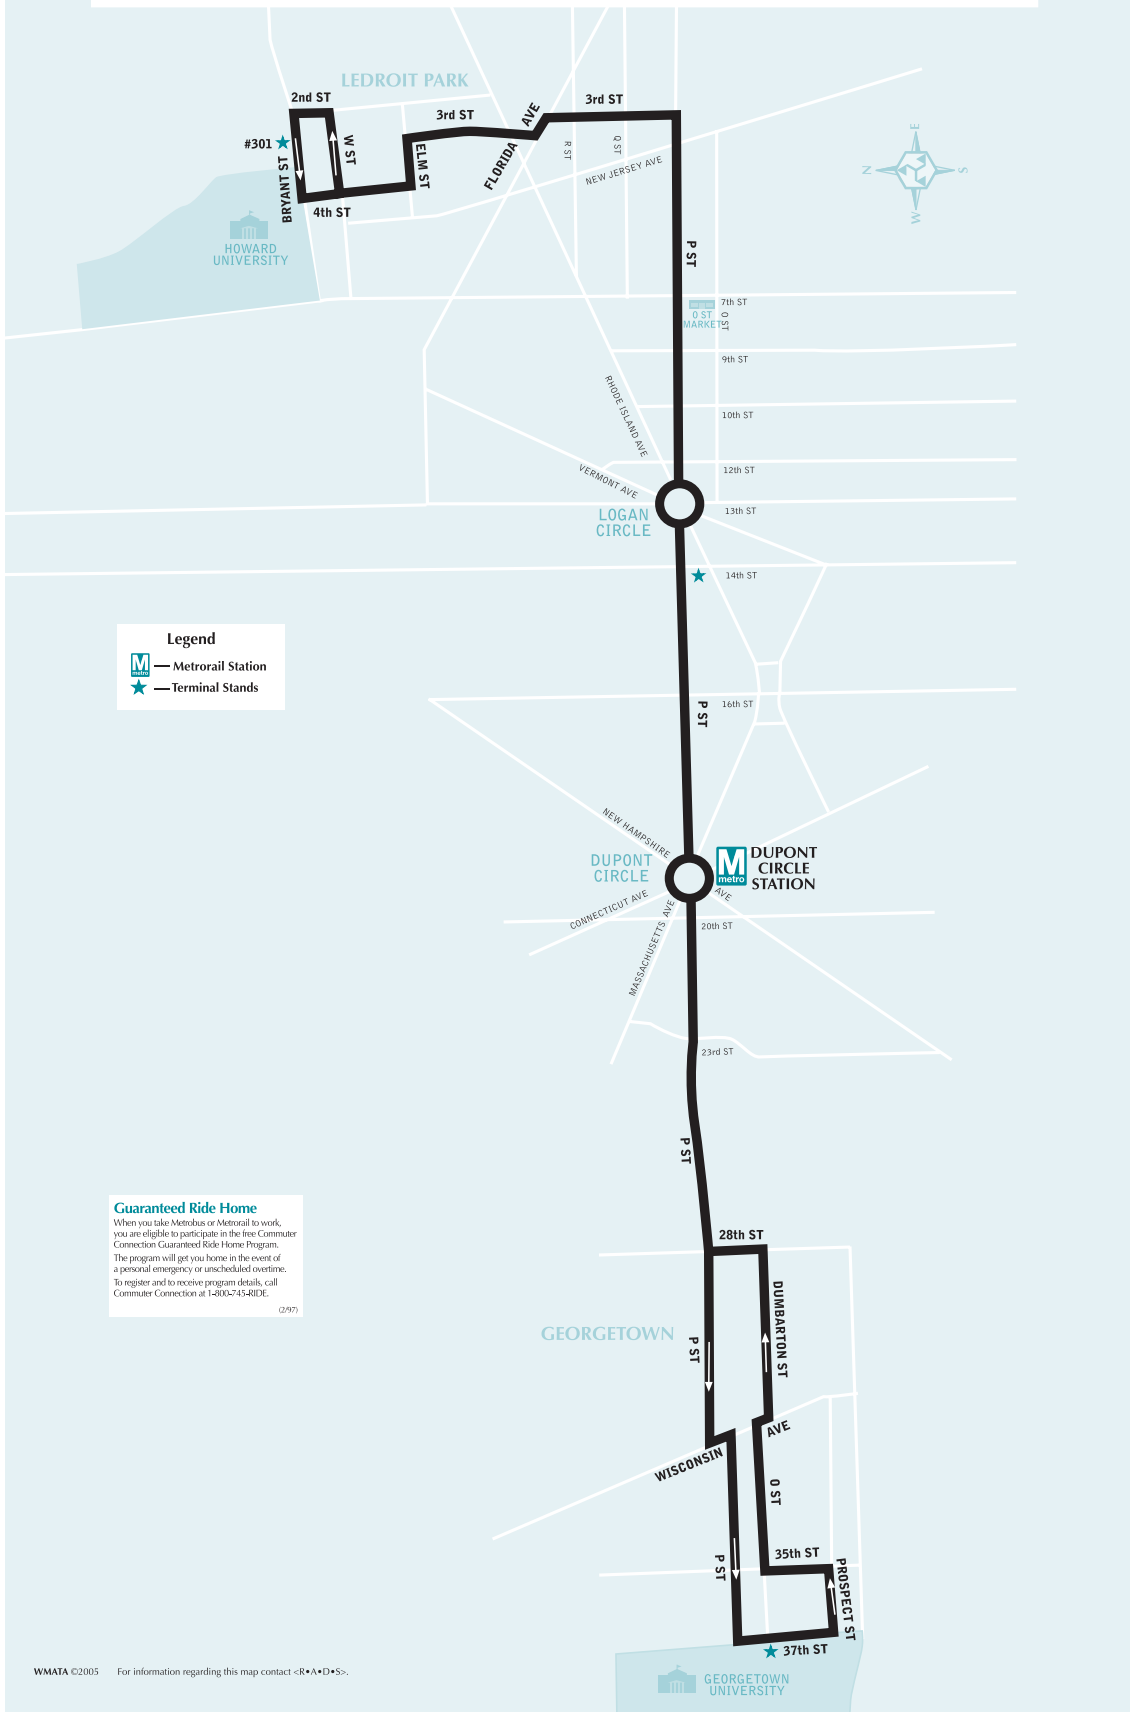

P Street-LeDroit Park Line

Route G2

For route and schedule information
Call 202-637-7000
www.metroopensdoors.com

Legend

- Metrorail Station
- Terminal Stands