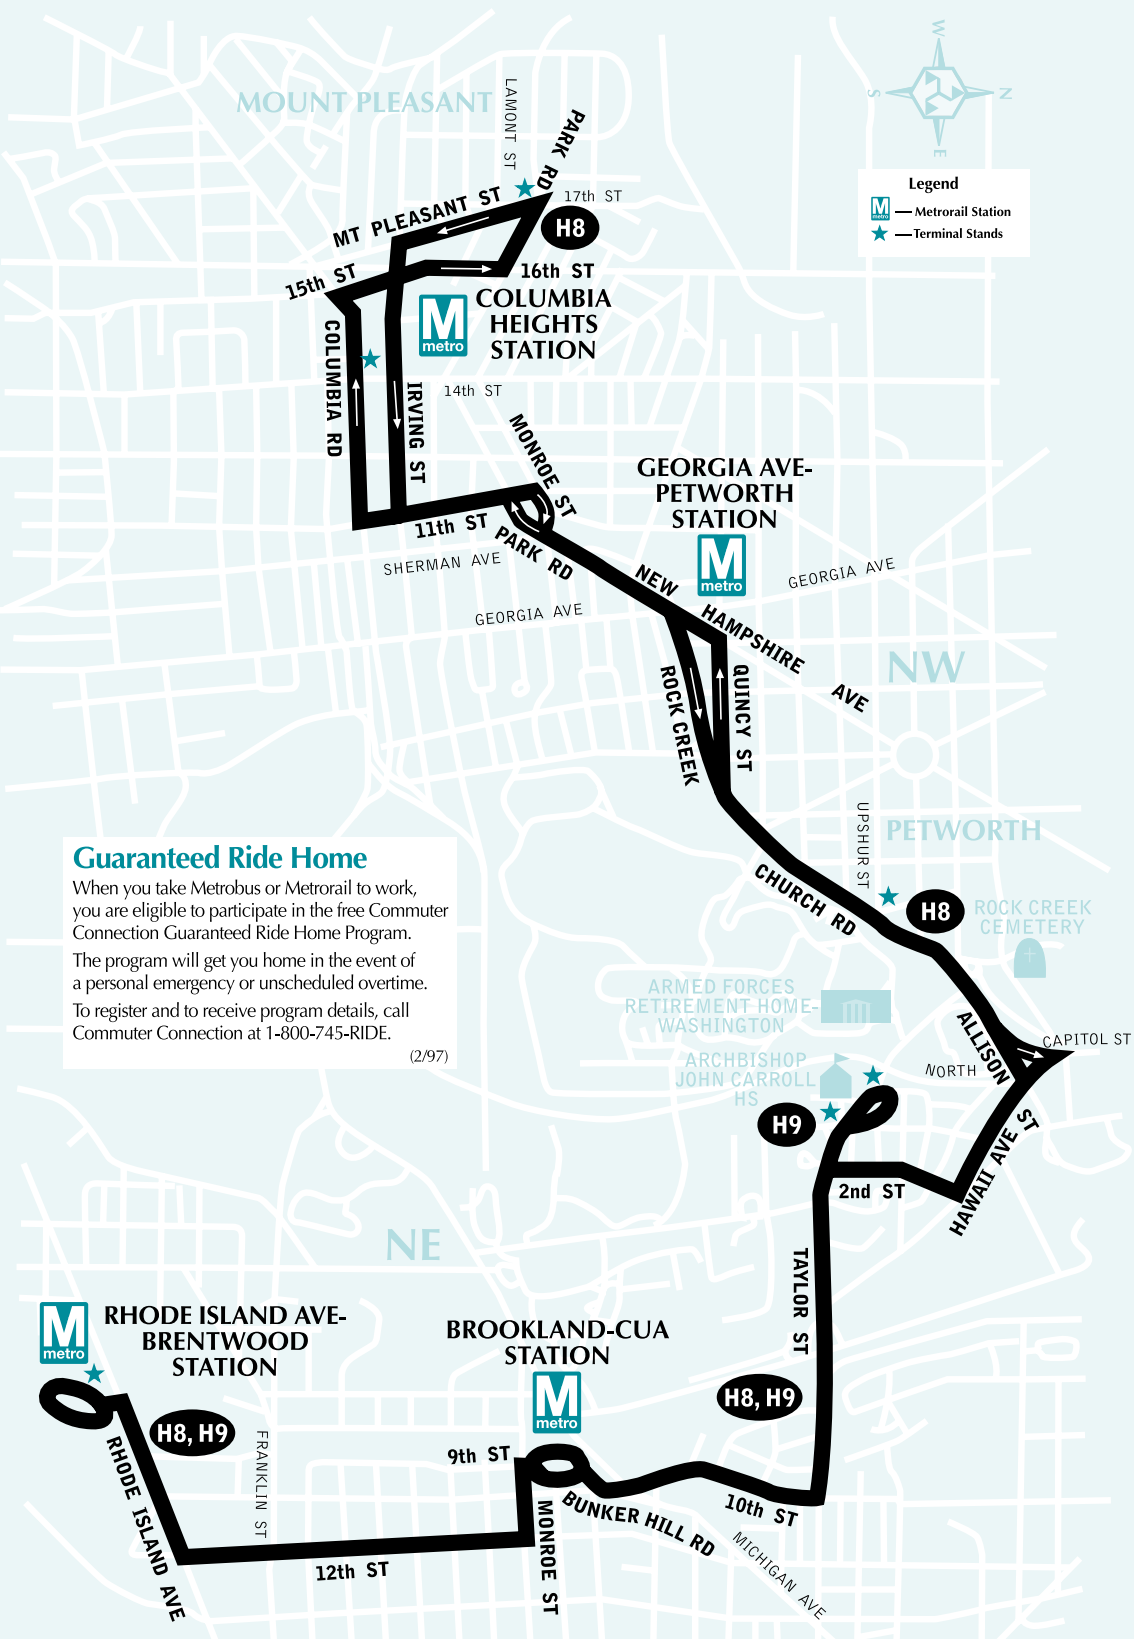

Park Road-Brookland Line

Routes H8, 9

For route and schedule information
Call 202-637-7000
www.metroopensdoors.com

Guaranteed Ride Home
When you take Metrobus or Metrorail to work, you are eligible to participate in the free Commuter Connection Guaranteed Ride Home Program. The program will get you home in the event of a personal emergency or unscheduled overtime. To register and to receive program details, call Commuter Connection at 1-800-745-RIDE. (2/97)