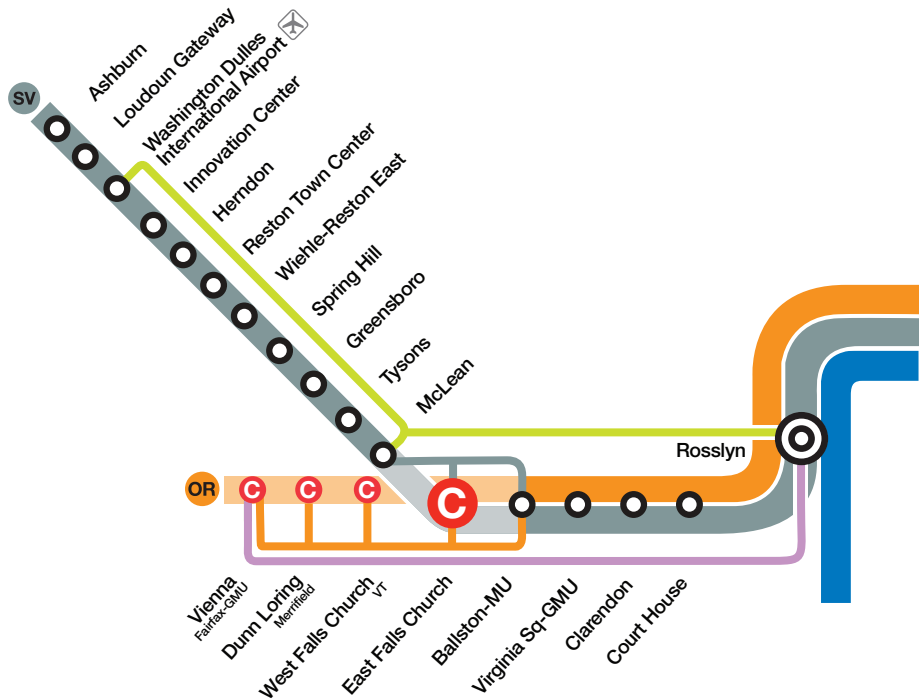

Free Shuttle Service

Effective: June 3 – 25, 2023

LOCAL SERVICE

Available during Metrorail operating hours

Orange Line Shuttle

Between **Vienna**, **Dunn Loring**, **West Falls Church**, **East Falls Church**, and **Ballston-MU**

Silver Line Shuttle

Between **McLean**, **East Falls Church**, and **Ballston-MU**

EXPRESS SERVICE

Available 5 a.m. to 9 p.m. weekdays and 7 a.m. to 9 p.m. on weekends

Orange Line Express

Between **Vienna** and **Rosslyn**

LIMITED-STOP SERVICE

Available 5 a.m. to 9 p.m. weekdays and 7 a.m. to 9 p.m. on weekends

Silver Line Limited

Between **Washington Dulles International Airport**, **McLean**, and **Rosslyn**

No **OR** service between Vienna and Ballston-MU

No **SV** service between McLean and Ballston-MU

Station closed

Station open

Transfer station