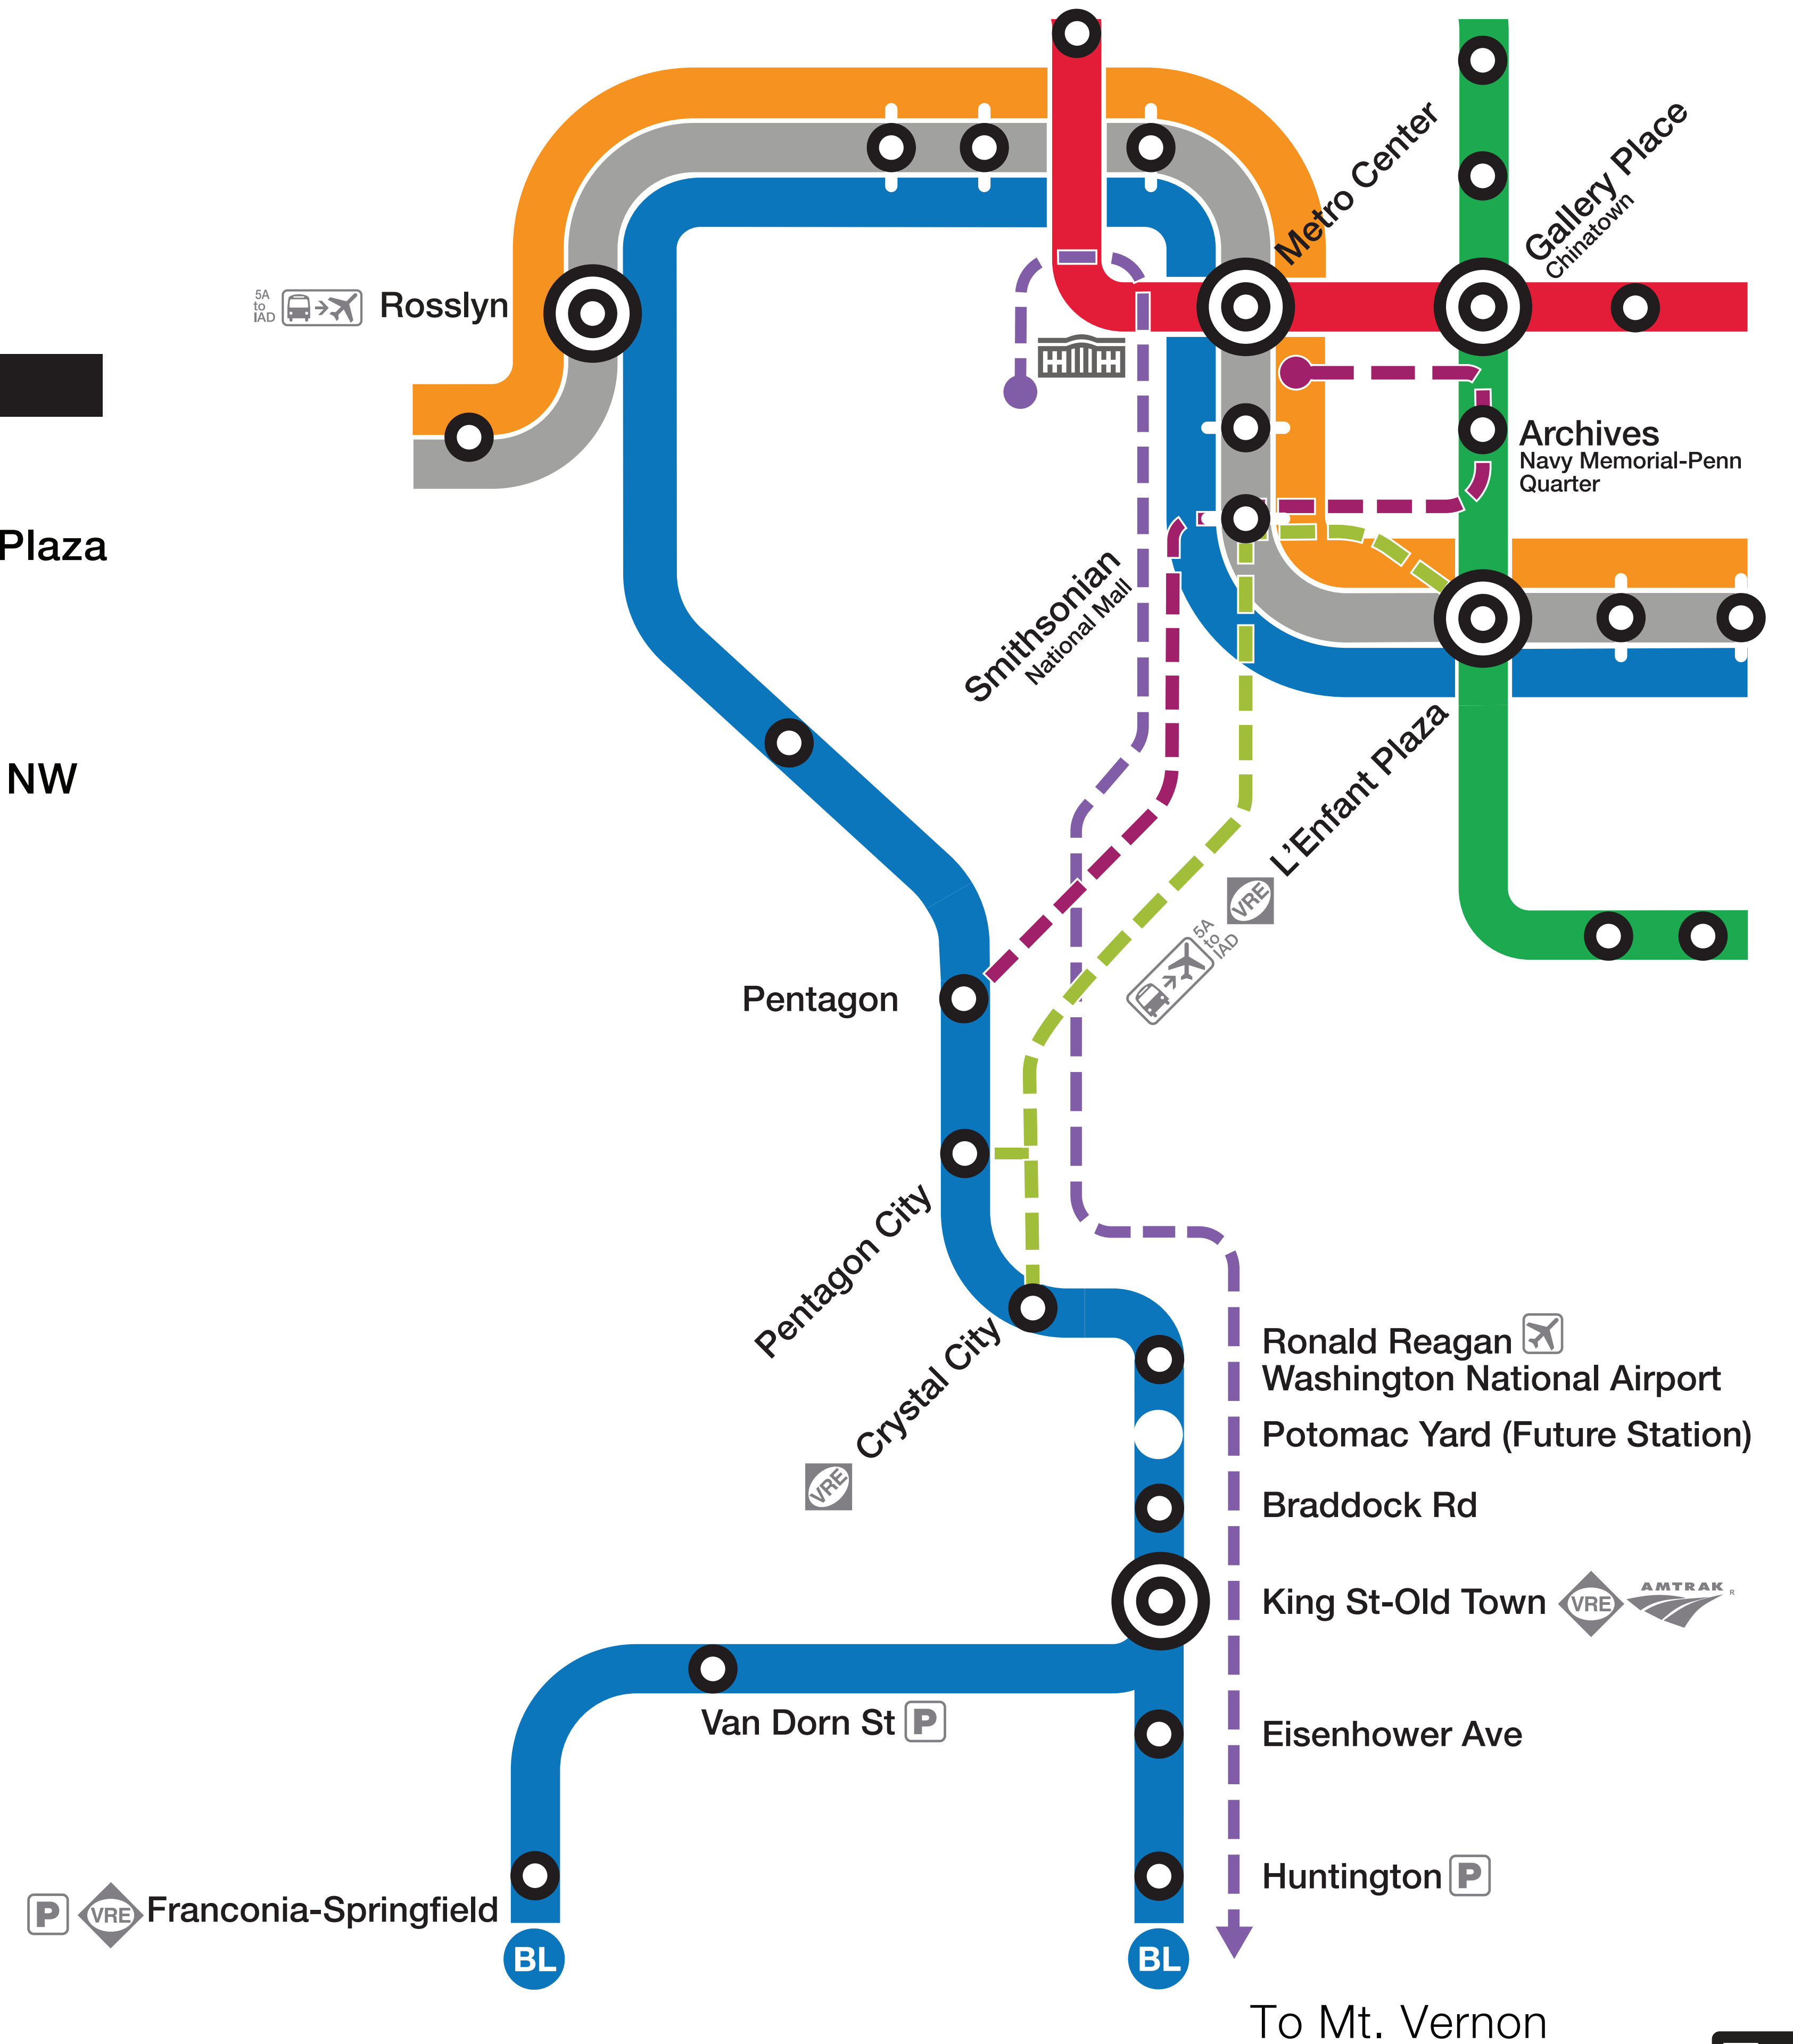

Free Shuttle Service

Effective: November 6, 2022 - May 2023

DC SHUTTLES (Weekday Rush Hour Only)

VA-DC Shuttle 1: Crystal City - L'Enfant

Between Crystal City, Pentagon City, Smithsonian, & L'Enfant Plaza

VA-DC Shuttle 2: Pentagon - Archives

Between Pentagon, Smithsonian, Archives, & 11th & F Streets NW (near Metro Center)

VA-DC Shuttle 3: Mt. Vernon - Potomac Park (11Y Route)

Between Mt. Vernon, Alexandria, & Potomac Park (Peak Direction Only)

○ Station Open

⊙ Transfer Station

No YL service