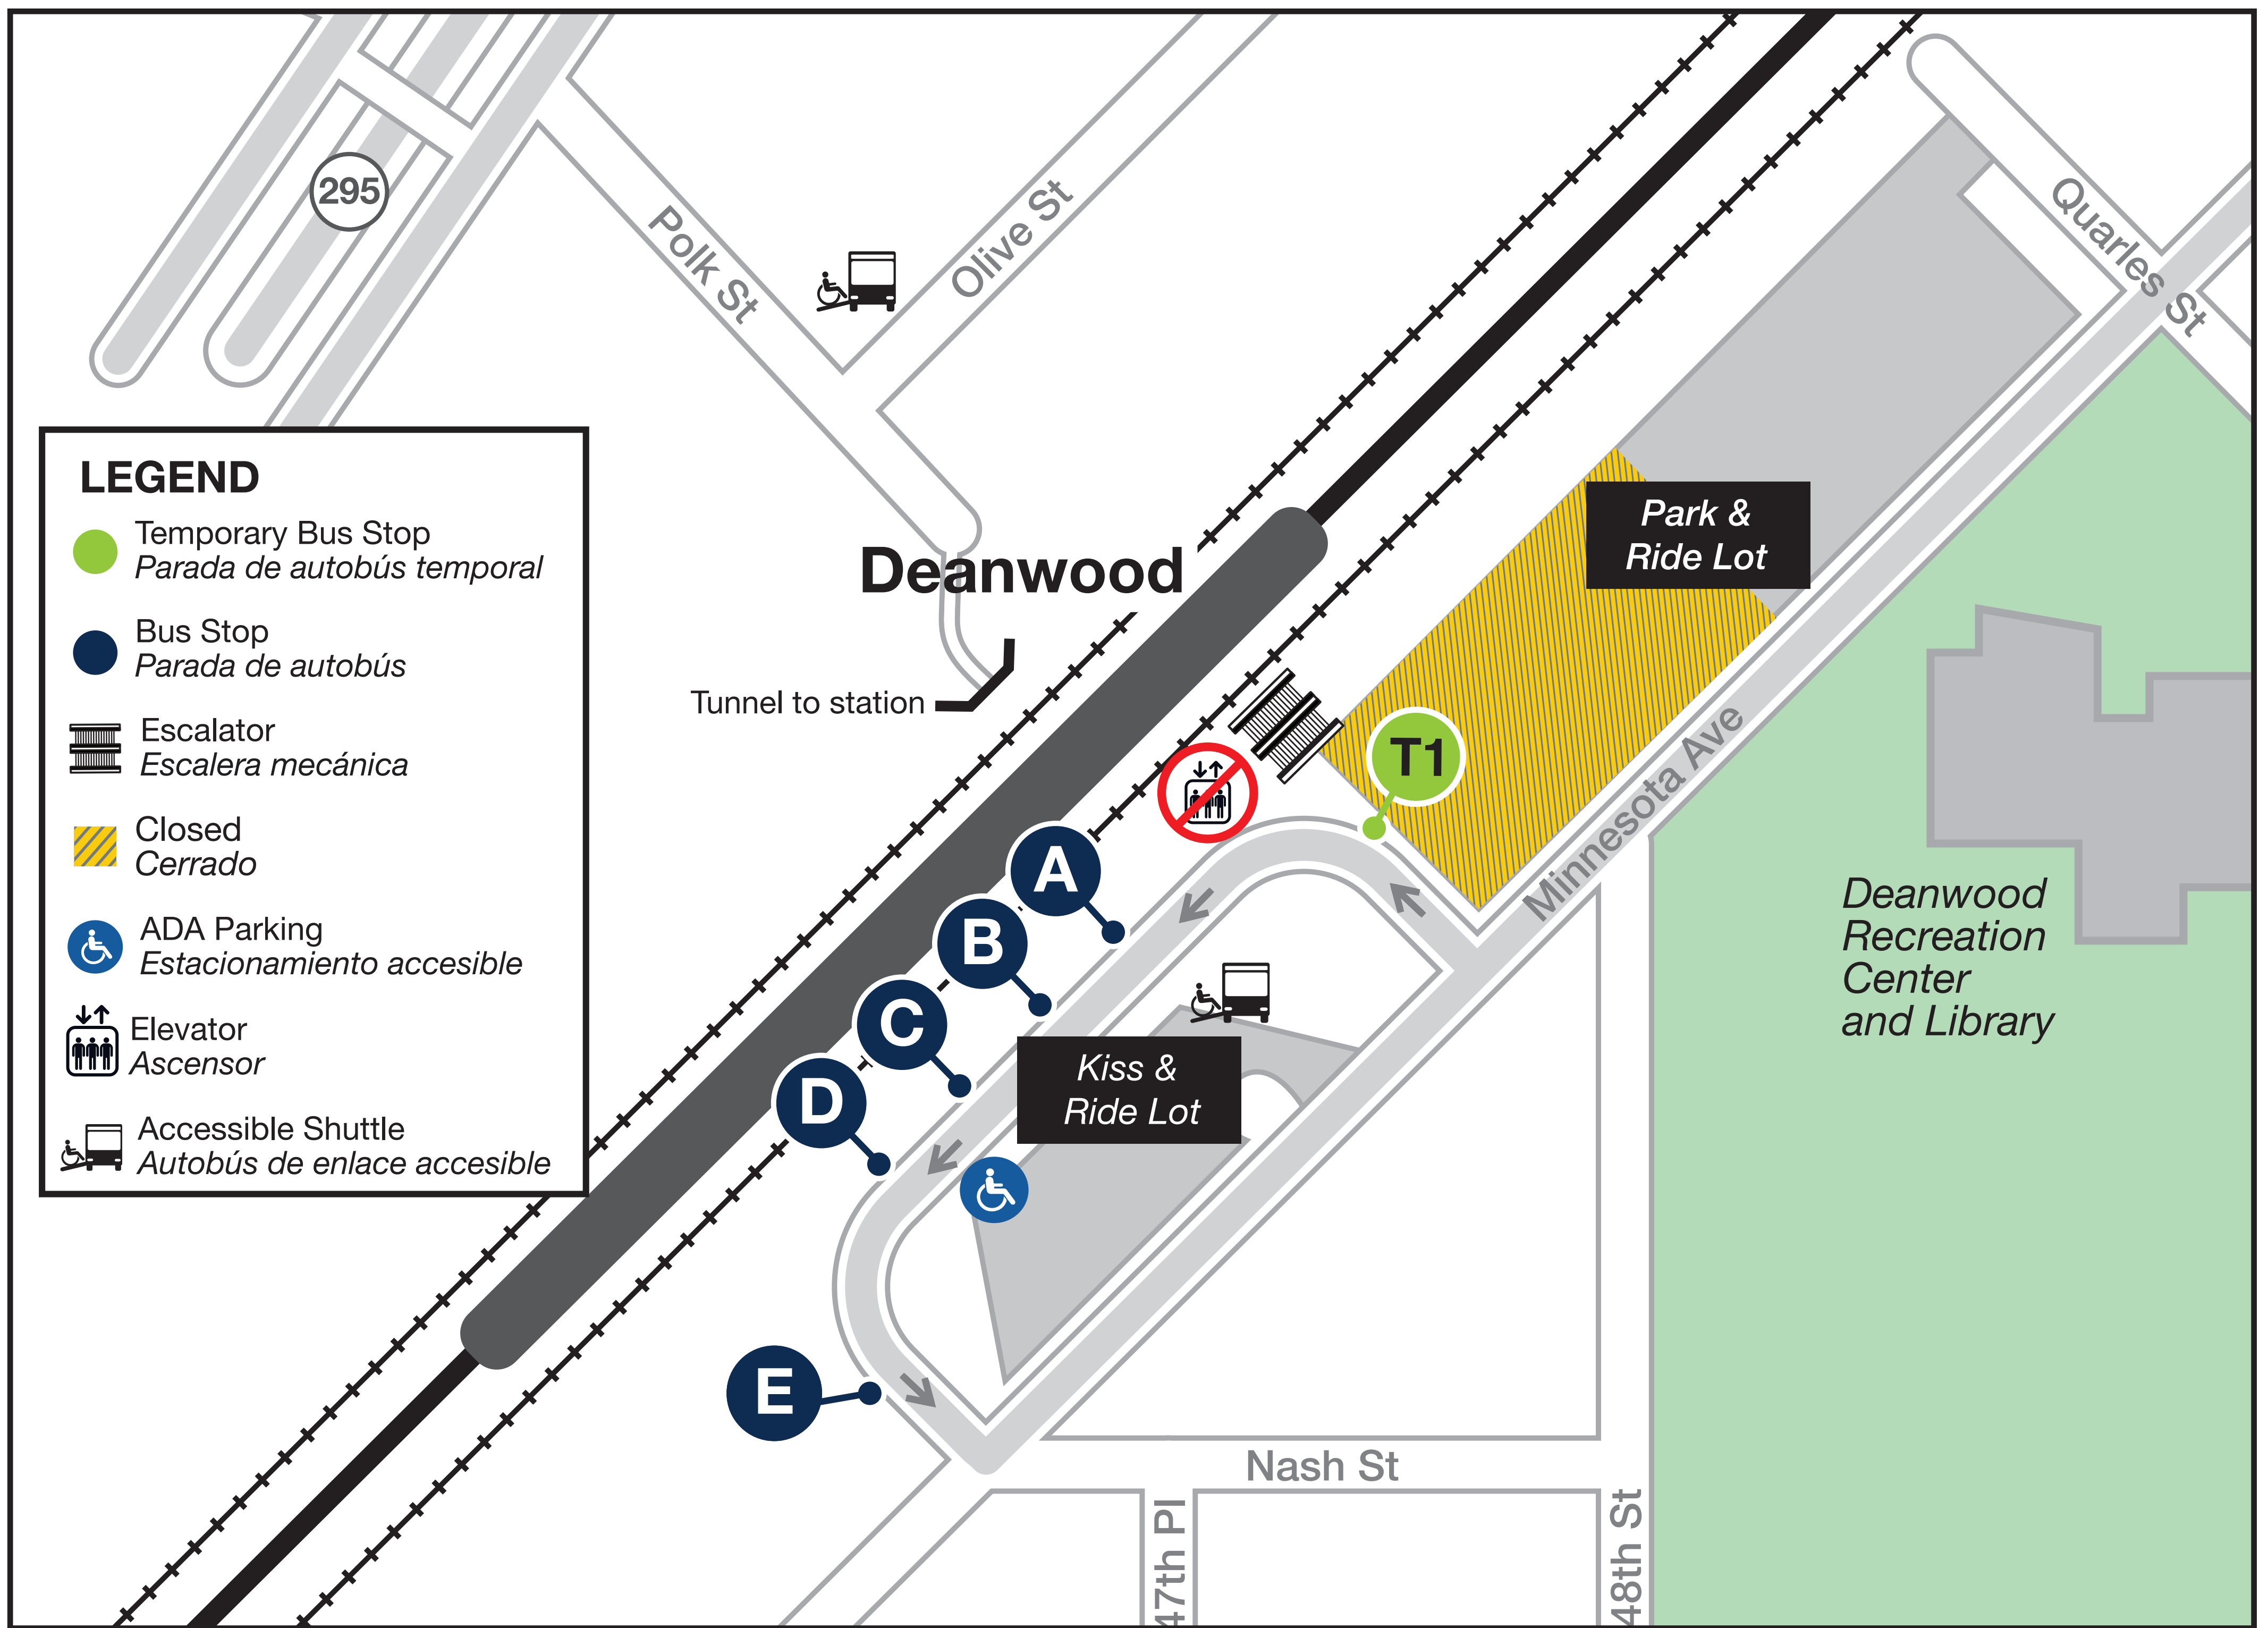

Deanwood

SHUTTLE BUS BOARDING LOCATIONS

LUGARES DE ABORDAJE PARA AUTOBÚS DE ENLACE

Route <i>Ruta</i>	Destination <i>Destino</i>	Bus Stop <i>Parada</i>
FREE SHUTTLE BUS SERVICE		
Express 2	Minnesota Ave & Stadium-Armory	E
Local Shuttle	Minnesota Ave & Stadium-Armory	T1
Local Shuttle	Cheverly, Landover & New Carrollton	T1
Accessible Shuttle	New Carrollton, Landover, Cheverly, Minnesota Ave & Stadium-Armory	Kiss & Ride Lot

Route <i>Ruta</i>	Destination <i>Destino</i>	Bus Stop <i>Parada</i>
metrobus		
W4	Anacostia	A
R12	Greenbelt	C
U7	Minnesota Ave via Mayfair	B
U7	Minnesota & Ridge via Mayfair	B
V14	Penn Mar	D

202-637-1328
wmata.com/platforms