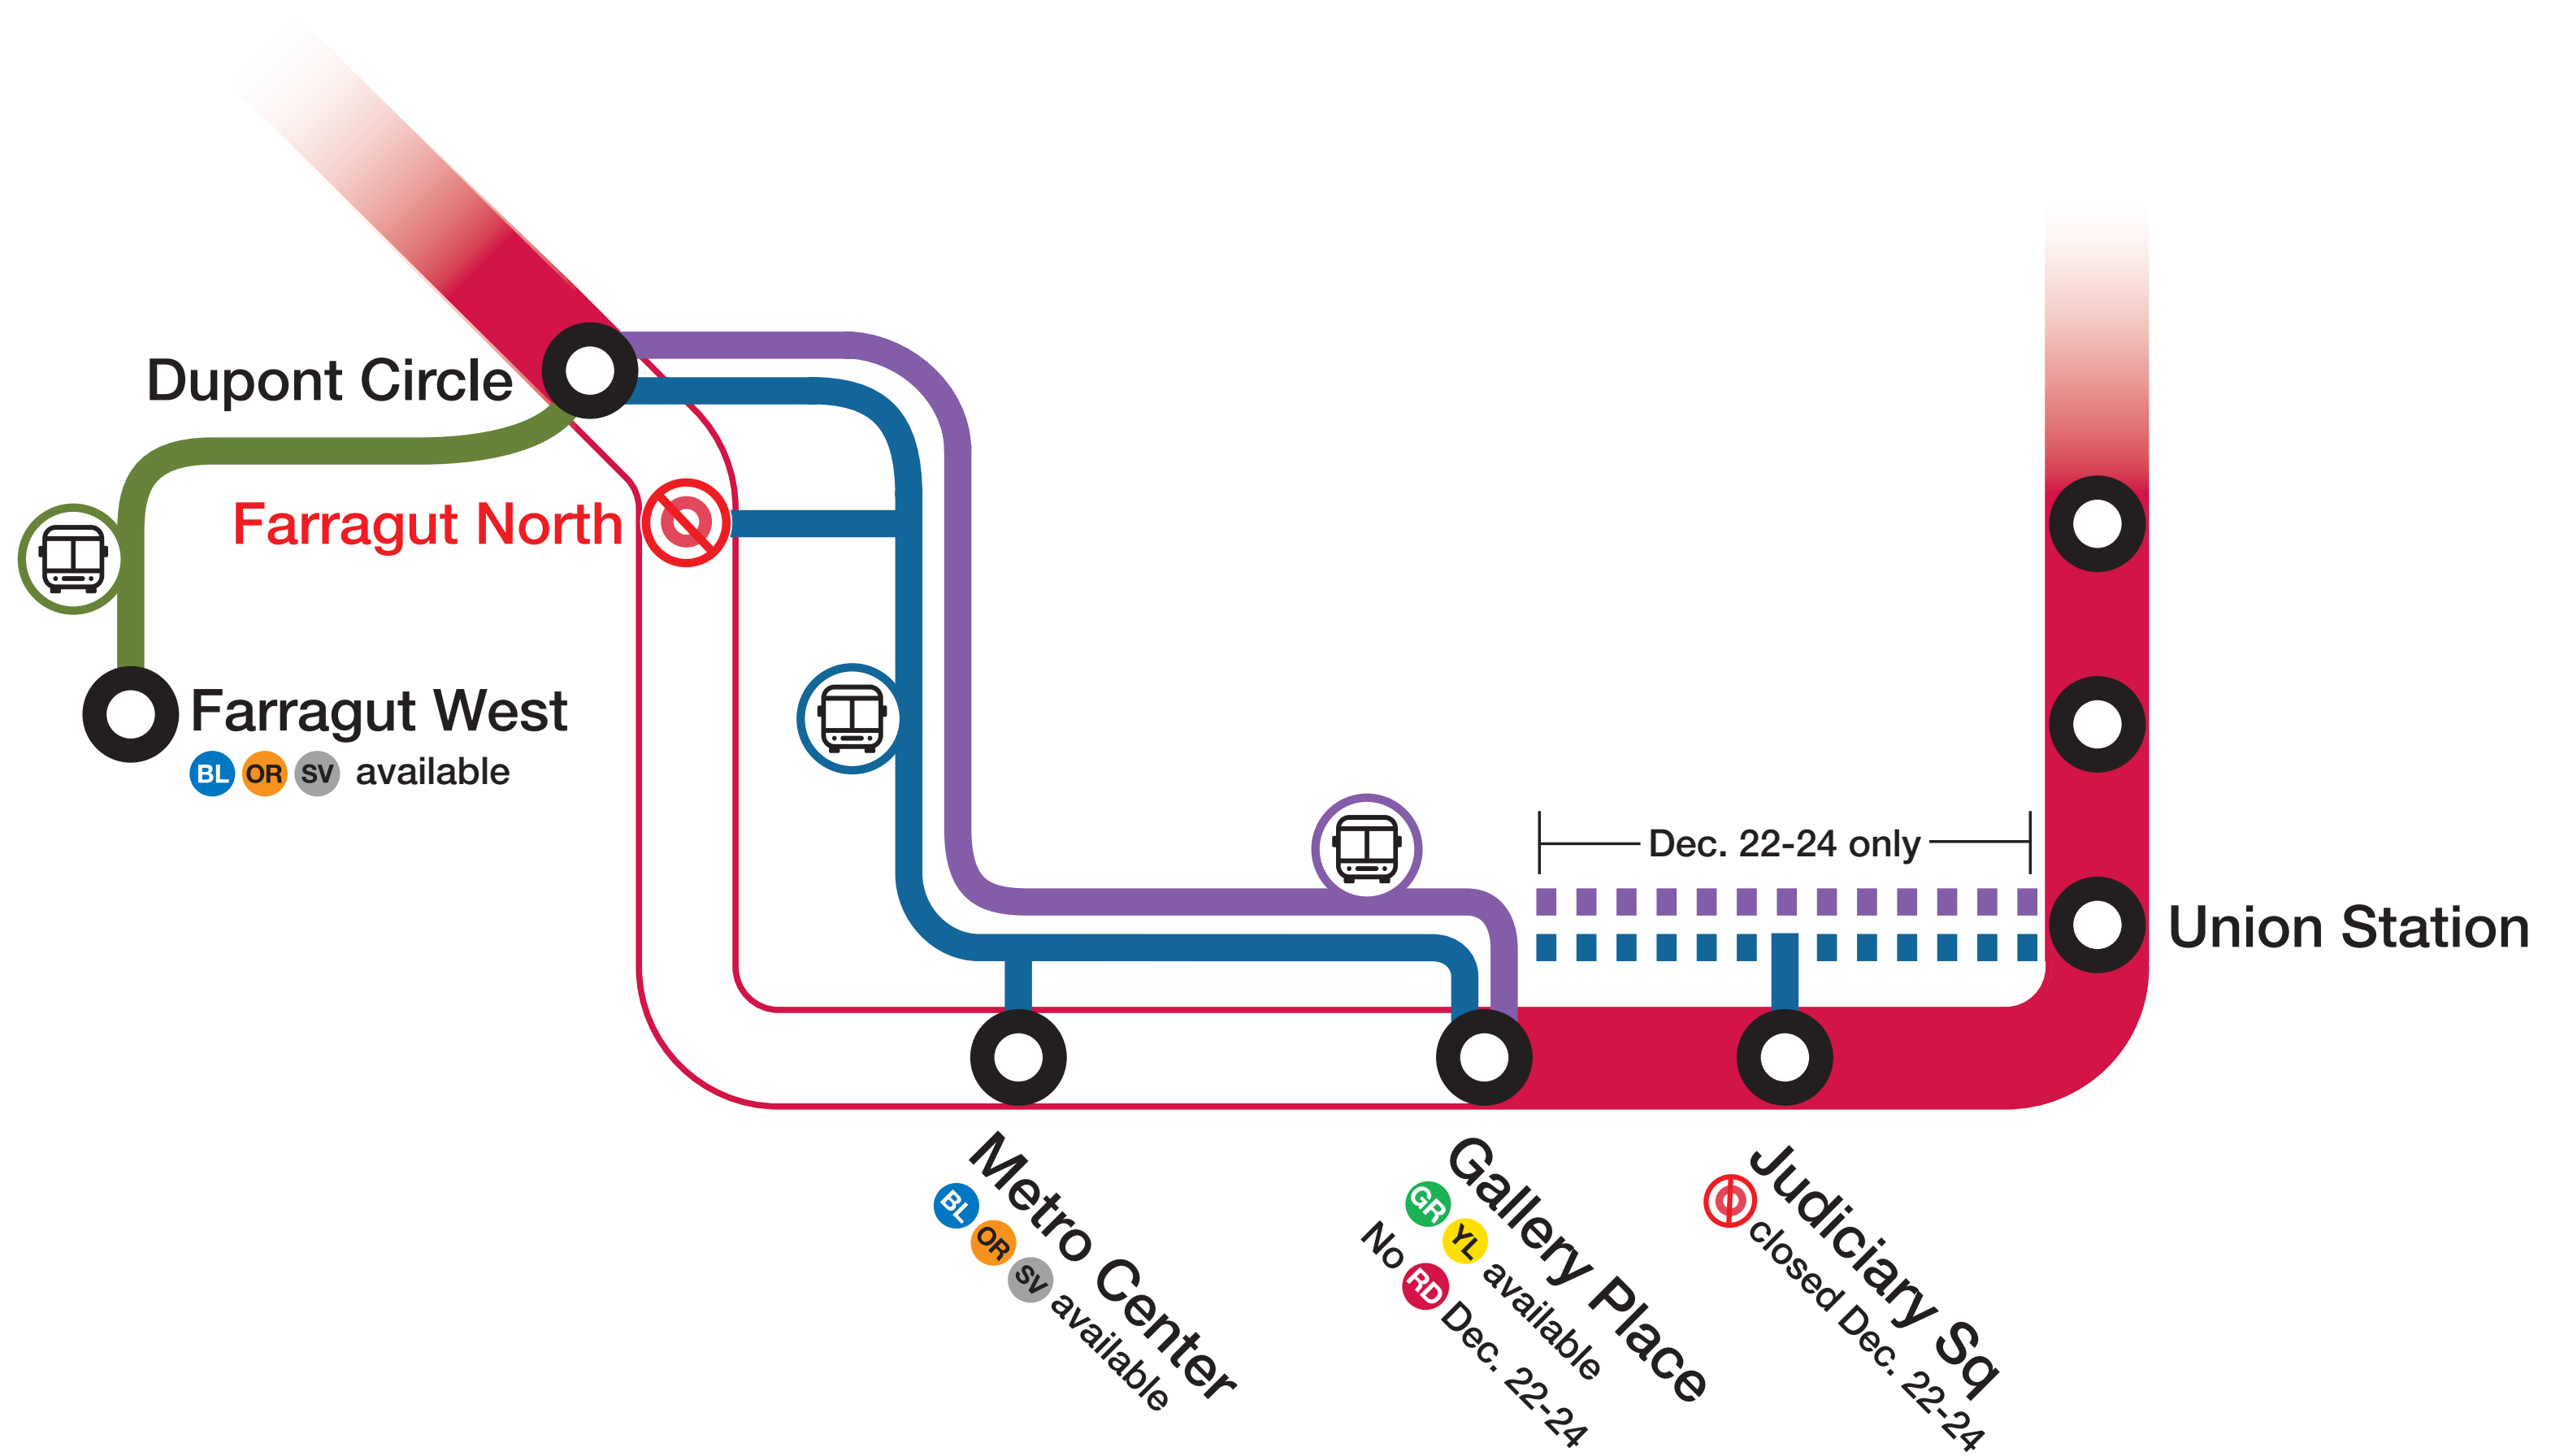

Free Shuttle Service

Effective: Monday, Dec. 18 - Saturday, Dec. 30, 2023

Shuttles available during Metrorail operating hours

Shuttle 1 - Express

Between **Dupont Circle** and **GR YL Gallery Place**

Shuttle 2 - Express

Between **Dupont Circle** and **BL OR SV Farragut West**

Shuttle 3 - Local

Between **Dupont Circle**, **Farragut North**, **BL OR SV Metro Center**, and **GR YL Gallery Place**

No **RD** between Dupont Circle and Gallery Place

Station closed

Station open