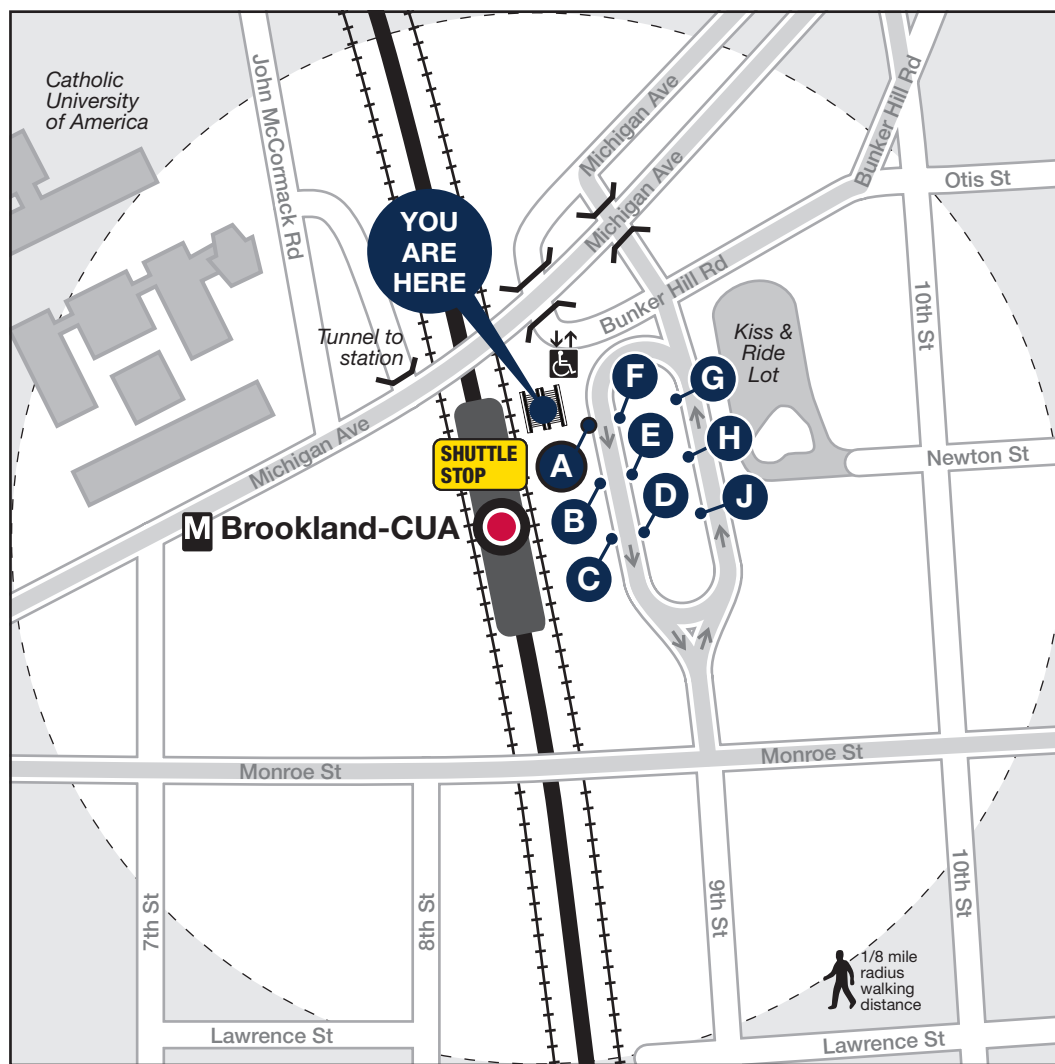

Station Vicinity Map Brookland-CUA

LEGEND

- Bus Stop (on street)
- Bus Bay
- Elevator
- Escalator
- Bus Served Road
- Metrorail Station and line

Note:
The lettered discs on this map will help you locate the bus stop or bay near this station. Be advised they are not displayed at the on street bus stops.

03.027.EVAC-0615

A In the event of an emergency, this bus stop will also be served by shuttle buses

APPROXIMATE WALKING DISTANCE TO THE NEXT METRO STATION FROM THIS EXIT

There are no stations within a reasonable walking distance.

BUS SERVICE AND BOARDING LOCATIONS

Route	Destination	Stops	Route	Destination	Stops
METROBUS					
80	Kennedy Center	J	H9	Carroll High School	F
80	Fort Totten M	E	R4	Highview	A
G8	Avondale	H			
G8	Farragut North & West M	D			
H1	Potomac Park	C			
H2	Tenleytown-AU M	B			
H3	Tenleytown-AU M	B			
H4	Tenleytown-AU M	B			
H6	Fort Lincoln	C			
H8	Mount Pleasant	F			
H8	Rhode Island Ave M	G			