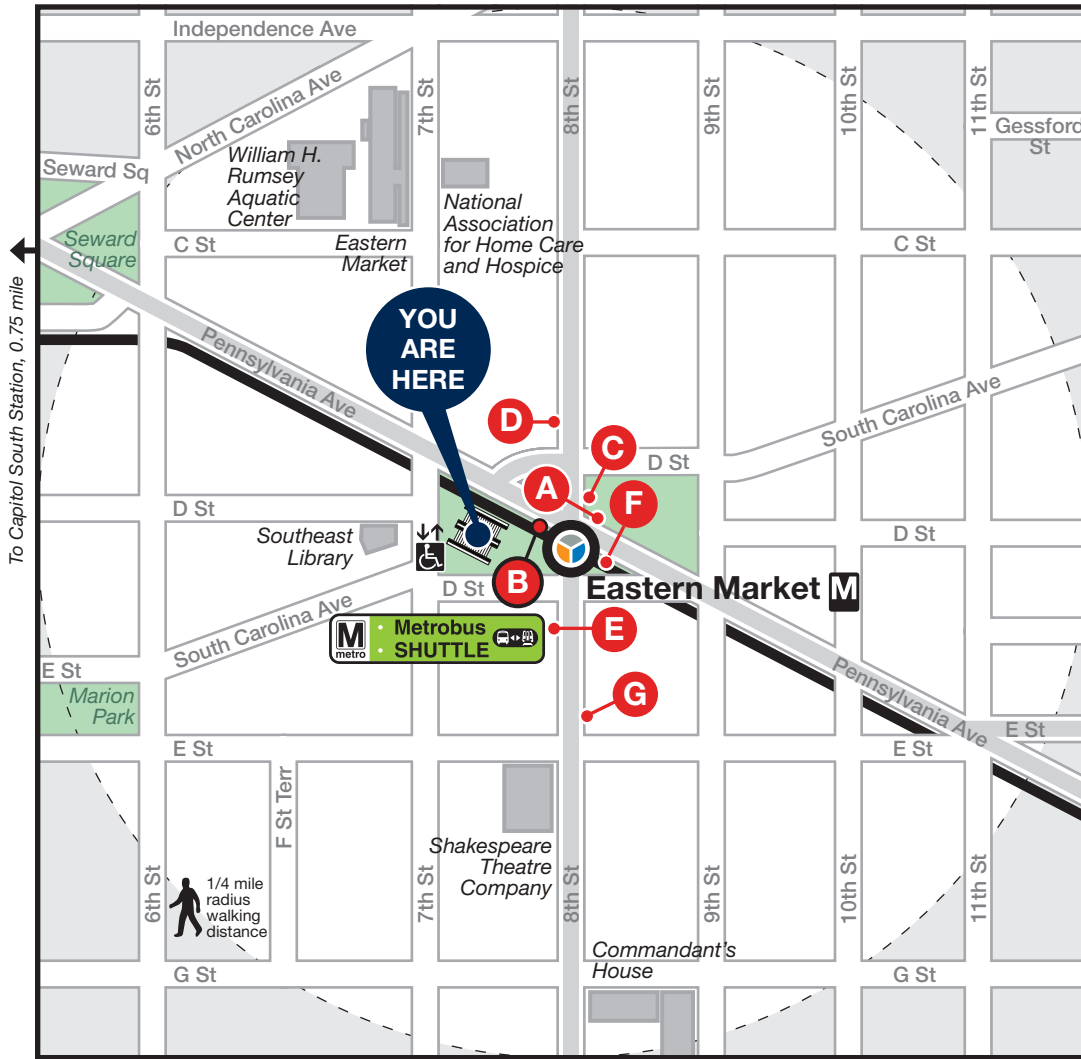

Station Vicinity Map Eastern Market

LEGEND

- A** Bus Stop (on the street)
- A** Bus Bay (at the station)

The lettered discs on this map will help you locate the bus stop or bay near this station. Be advised the letters are not displayed on the street bus stops.

Capitol South ●●●● 0.75 mile 15 mins

Turn left on Pennsylvania and go 5 blocks to Independence Ave, turn left on Independence Ave and go one block to 1st St, turn left on 1st St.

Potomac Ave ●●●● 0.6 mile 12 mins

Turn right on Pennsylvania Ave and go 6 blocks to 14th St.

Frequent service is available on selected lines. Look for the *Frequent Service* icon.

Buses run frequently every day between 7:00am and 9:00pm. Less frequent service runs at early morning and late night times.

Route	Destination	Board at
METROBUS		
90	Anacostia M	D E
90	Duke Ellington Bridge	C
92	Reeves Center	C
92	Congress Heights M	B E

Route	Destination	Board at
DC CIRCULATOR		
C	Congress Heights M	E
C	L'Enfant Plaza M	B
C	Union Station M	G