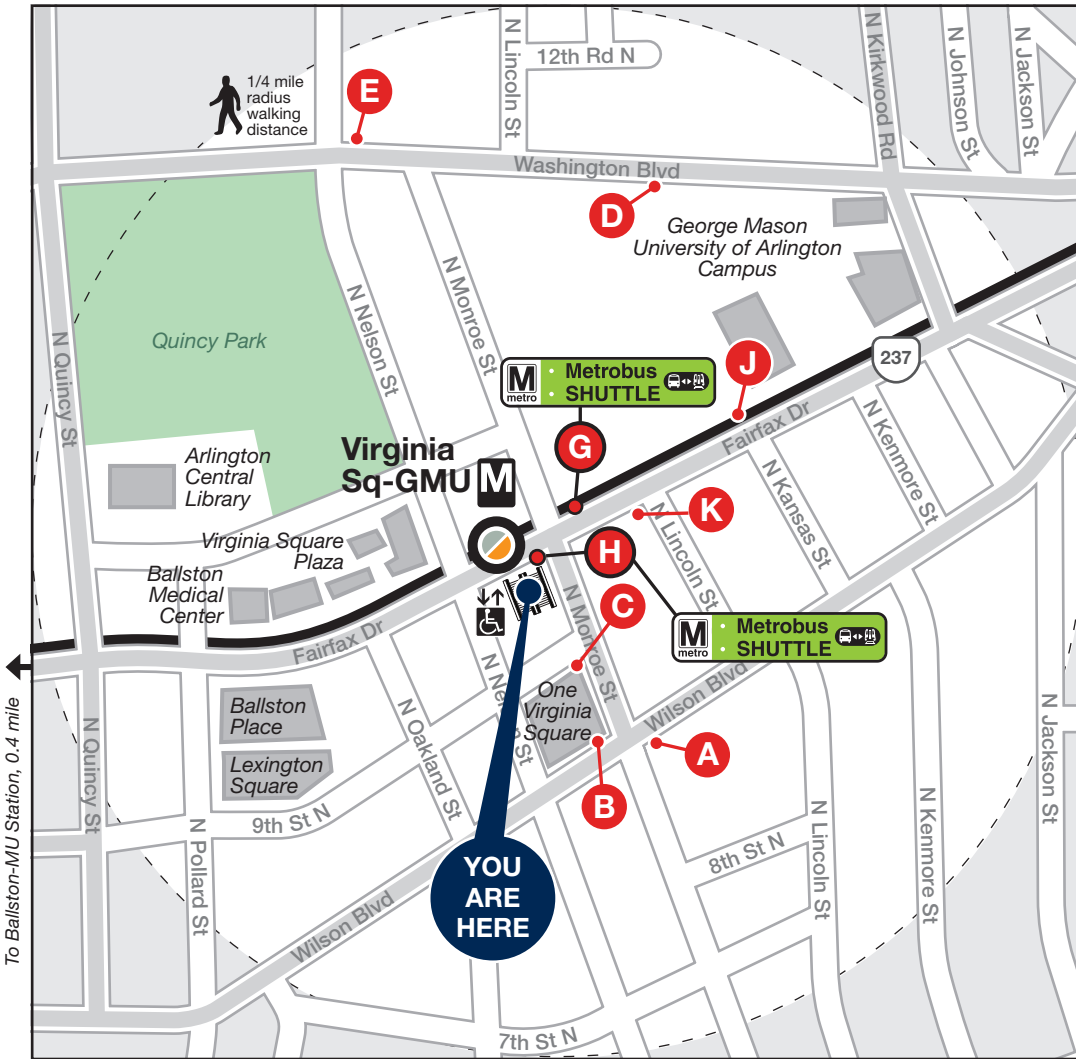

# Station Vicinity Map Virginia Sq-GMU

### LEGEND

**A** Bus Stop (on the street)    **A** Bus Bay (at the station)

The lettered discs on this map will help you locate the bus stop or bay near this station. Be advised the letters are not displayed on the street bus stops.

### Approximate Walking Distance to the next Metro Station from this exit

	Distance	Time
<b>Ballston-MU</b>	0.4 mile	8 mins
Turn left on Fairfax Dr and go 6 blocks to the station.		
<b>Clarendon</b>	0.5 mile	10 mins
Turn right on N Monroe St and go 2 blocks to Wilson Blvd. Turn left on Wilson Blvd and go 7 blocks to the station.		

Route	Destination	Board at
<b>OMNIRIDE</b>		
<b>622</b>	Haymarket	<b>J</b>
<b>D-200</b>	Woodbridge, Dale City via Pentagon	<b>K</b>

Subject to change without notice. Esta información puede cambiar.