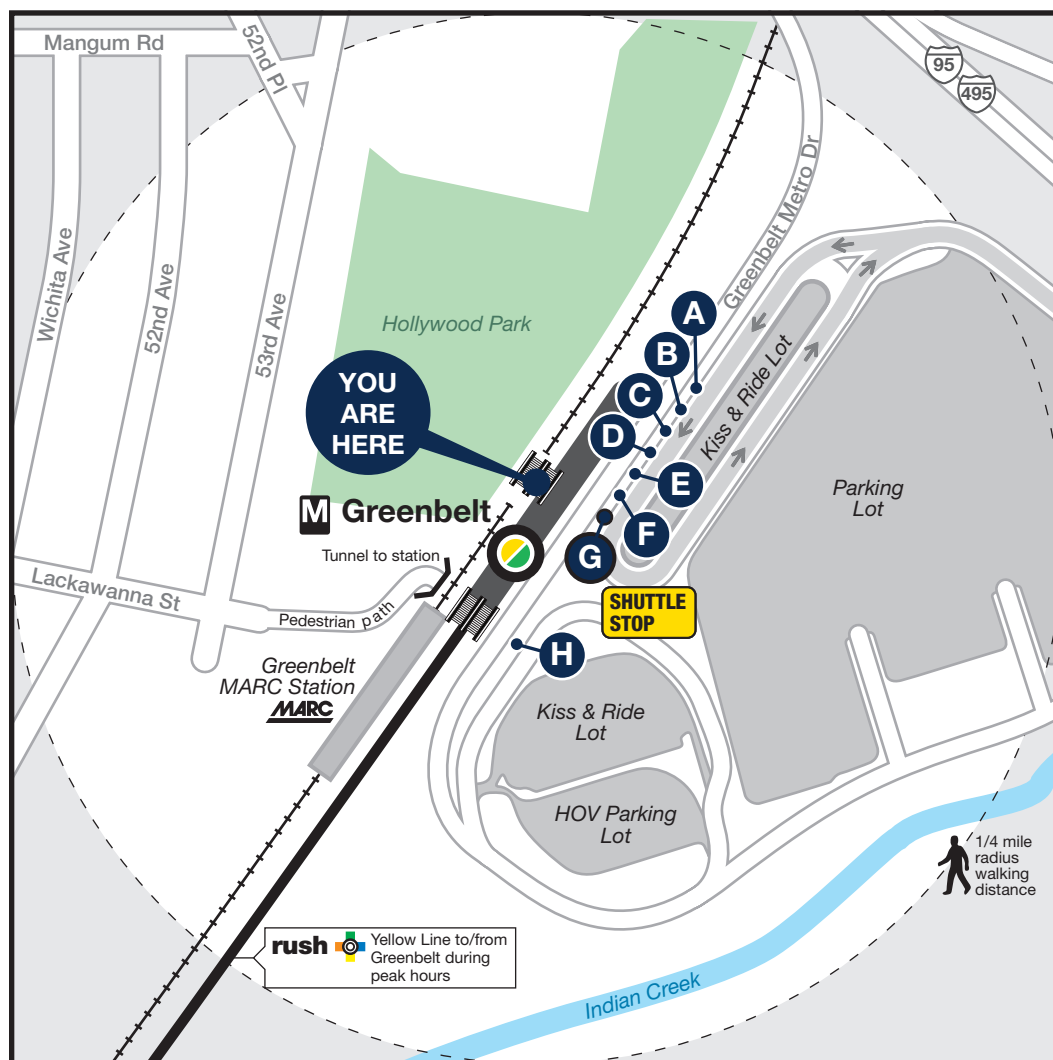

# Station Vicinity Map Greenbelt

### LEGEND

- Bus Stop (on street)
- Bus Bay
- Elevator
- Escalator
- Bus Served Road
- Metro rail Station and line

**Note:**  
The lettered discs on this map will help you locate the bus stop or bay near this station. Be advised they are not displayed at the on street bus stops.

## BUS SERVICE AND BOARDING LOCATIONS

Route	Destination	Stops
<b>METROBUS</b>		
81	Cherry Hill Park	G
81	Rhode Island Ave M	G
87	Laurel	C
89	Laurel	C
89M	South Laurel Park & Ride	C
B30	BWI Airport	D
C2	Wheaton M	G
G12	New Carrollton M	E
G13	New Carrollton M	F

Route	Destination	Stops
G14	New Carrollton M	F
G16	New Carrollton M	F
R3	Prince George's Plaza M	B
R11	Deanwood M	F
R12	Deanwood M	F

Route	Destination	Stops
<b>RTA OF CENTRAL MARYLAND</b>		
G	Laurel	C
G	College Park-U of Md M	C
<b>THE BUS - PRINCE GEORGE'S COUNTY</b>		
TB11	Greenway Center	A
TB15x	New Carrollton M	A
TB16	New Carrollton M	A