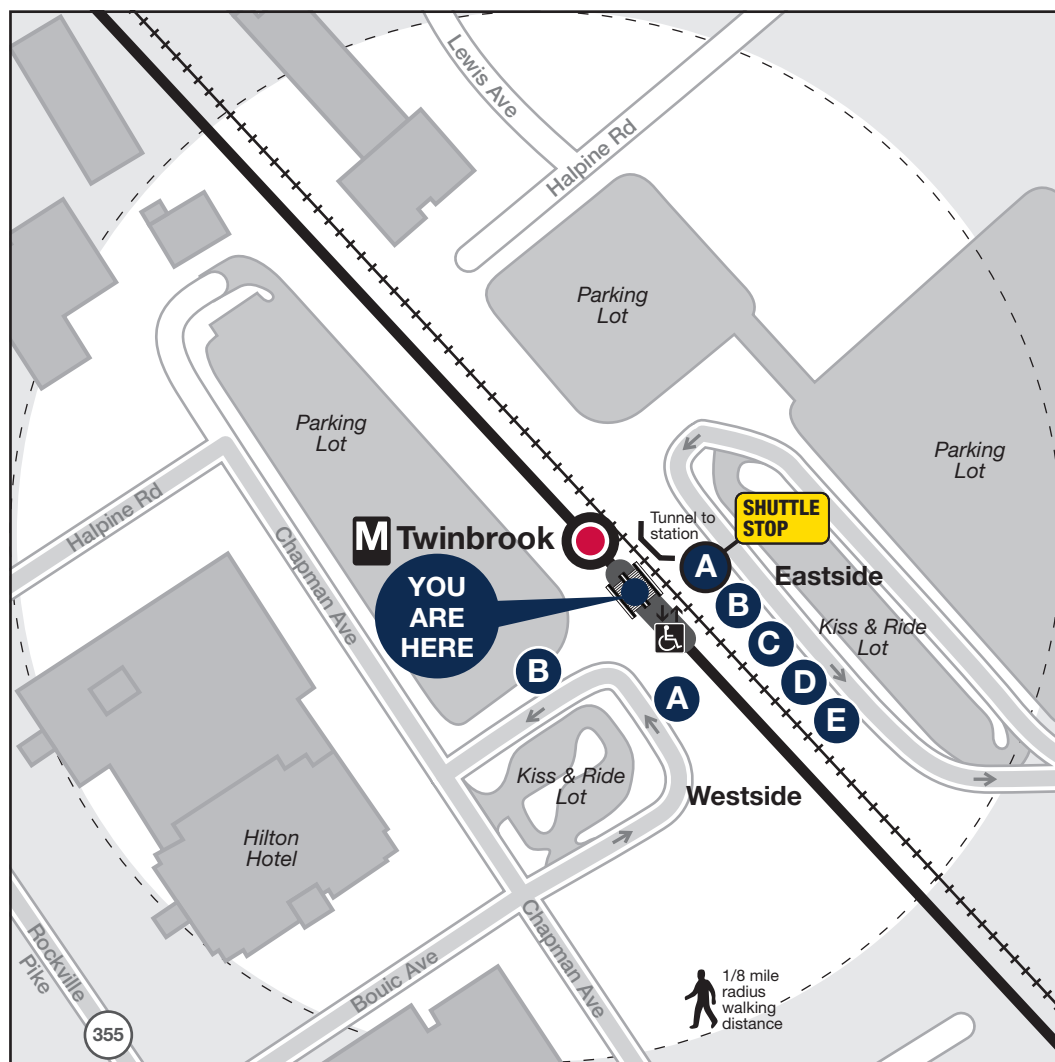

# Station Vicinity Map Twinbrook

**LEGEND**

- Bus Stop (on street)
- Bus Bay
- Elevator
- Escalator
- Bus Served Road
- Metrorail Station and line

**Note:**  
The lettered discs on this map will help you locate the bus stop or bay near this station. Be advised they are not displayed at the on street bus stops.

## APPROXIMATE WALKING DISTANCE TO THE NEXT METRO STATION FROM THIS EXIT

There are no stations within a reasonable walking distance.

### BUS SERVICE AND BOARDING LOCATIONS

Route	Destination	Stops
<b>METROBUS (EASTSIDE)</b>		
<b>C4</b>	PG Plaza <b>M</b>	<b>A</b>
<b>J5</b>	Silver Spring <b>M</b>	<b>D</b>

Route	Destination	Stops
<b>RIDE ON - MONTGOMERY CO. (EASTSIDE)</b>		
<b>10</b>	Hillandale	<b>B</b>
<b>26</b>	Glenmont <b>M</b>	<b>C</b>
<b>26</b>	Montgomery Mall	<b>C</b>
<b>44</b>	Rockville <b>M</b>	<b>E</b>
<b>45</b>	Rockville RTC	<b>E</b>
<b>93</b>	Twinbrook <b>M</b> HHS Shuttle	<b>B</b>

Route	Destination	Stops
<b>RIDE ON - MONTGOMERY CO. (WESTSIDE)</b>		
<b>5</b>	Silver Spring <b>M</b>	<b>B</b>
<b>46</b>	Medical Center <b>M</b>	<b>A</b>
<b>46</b>	Montgomery College Rockville Campus	<b>A</b>