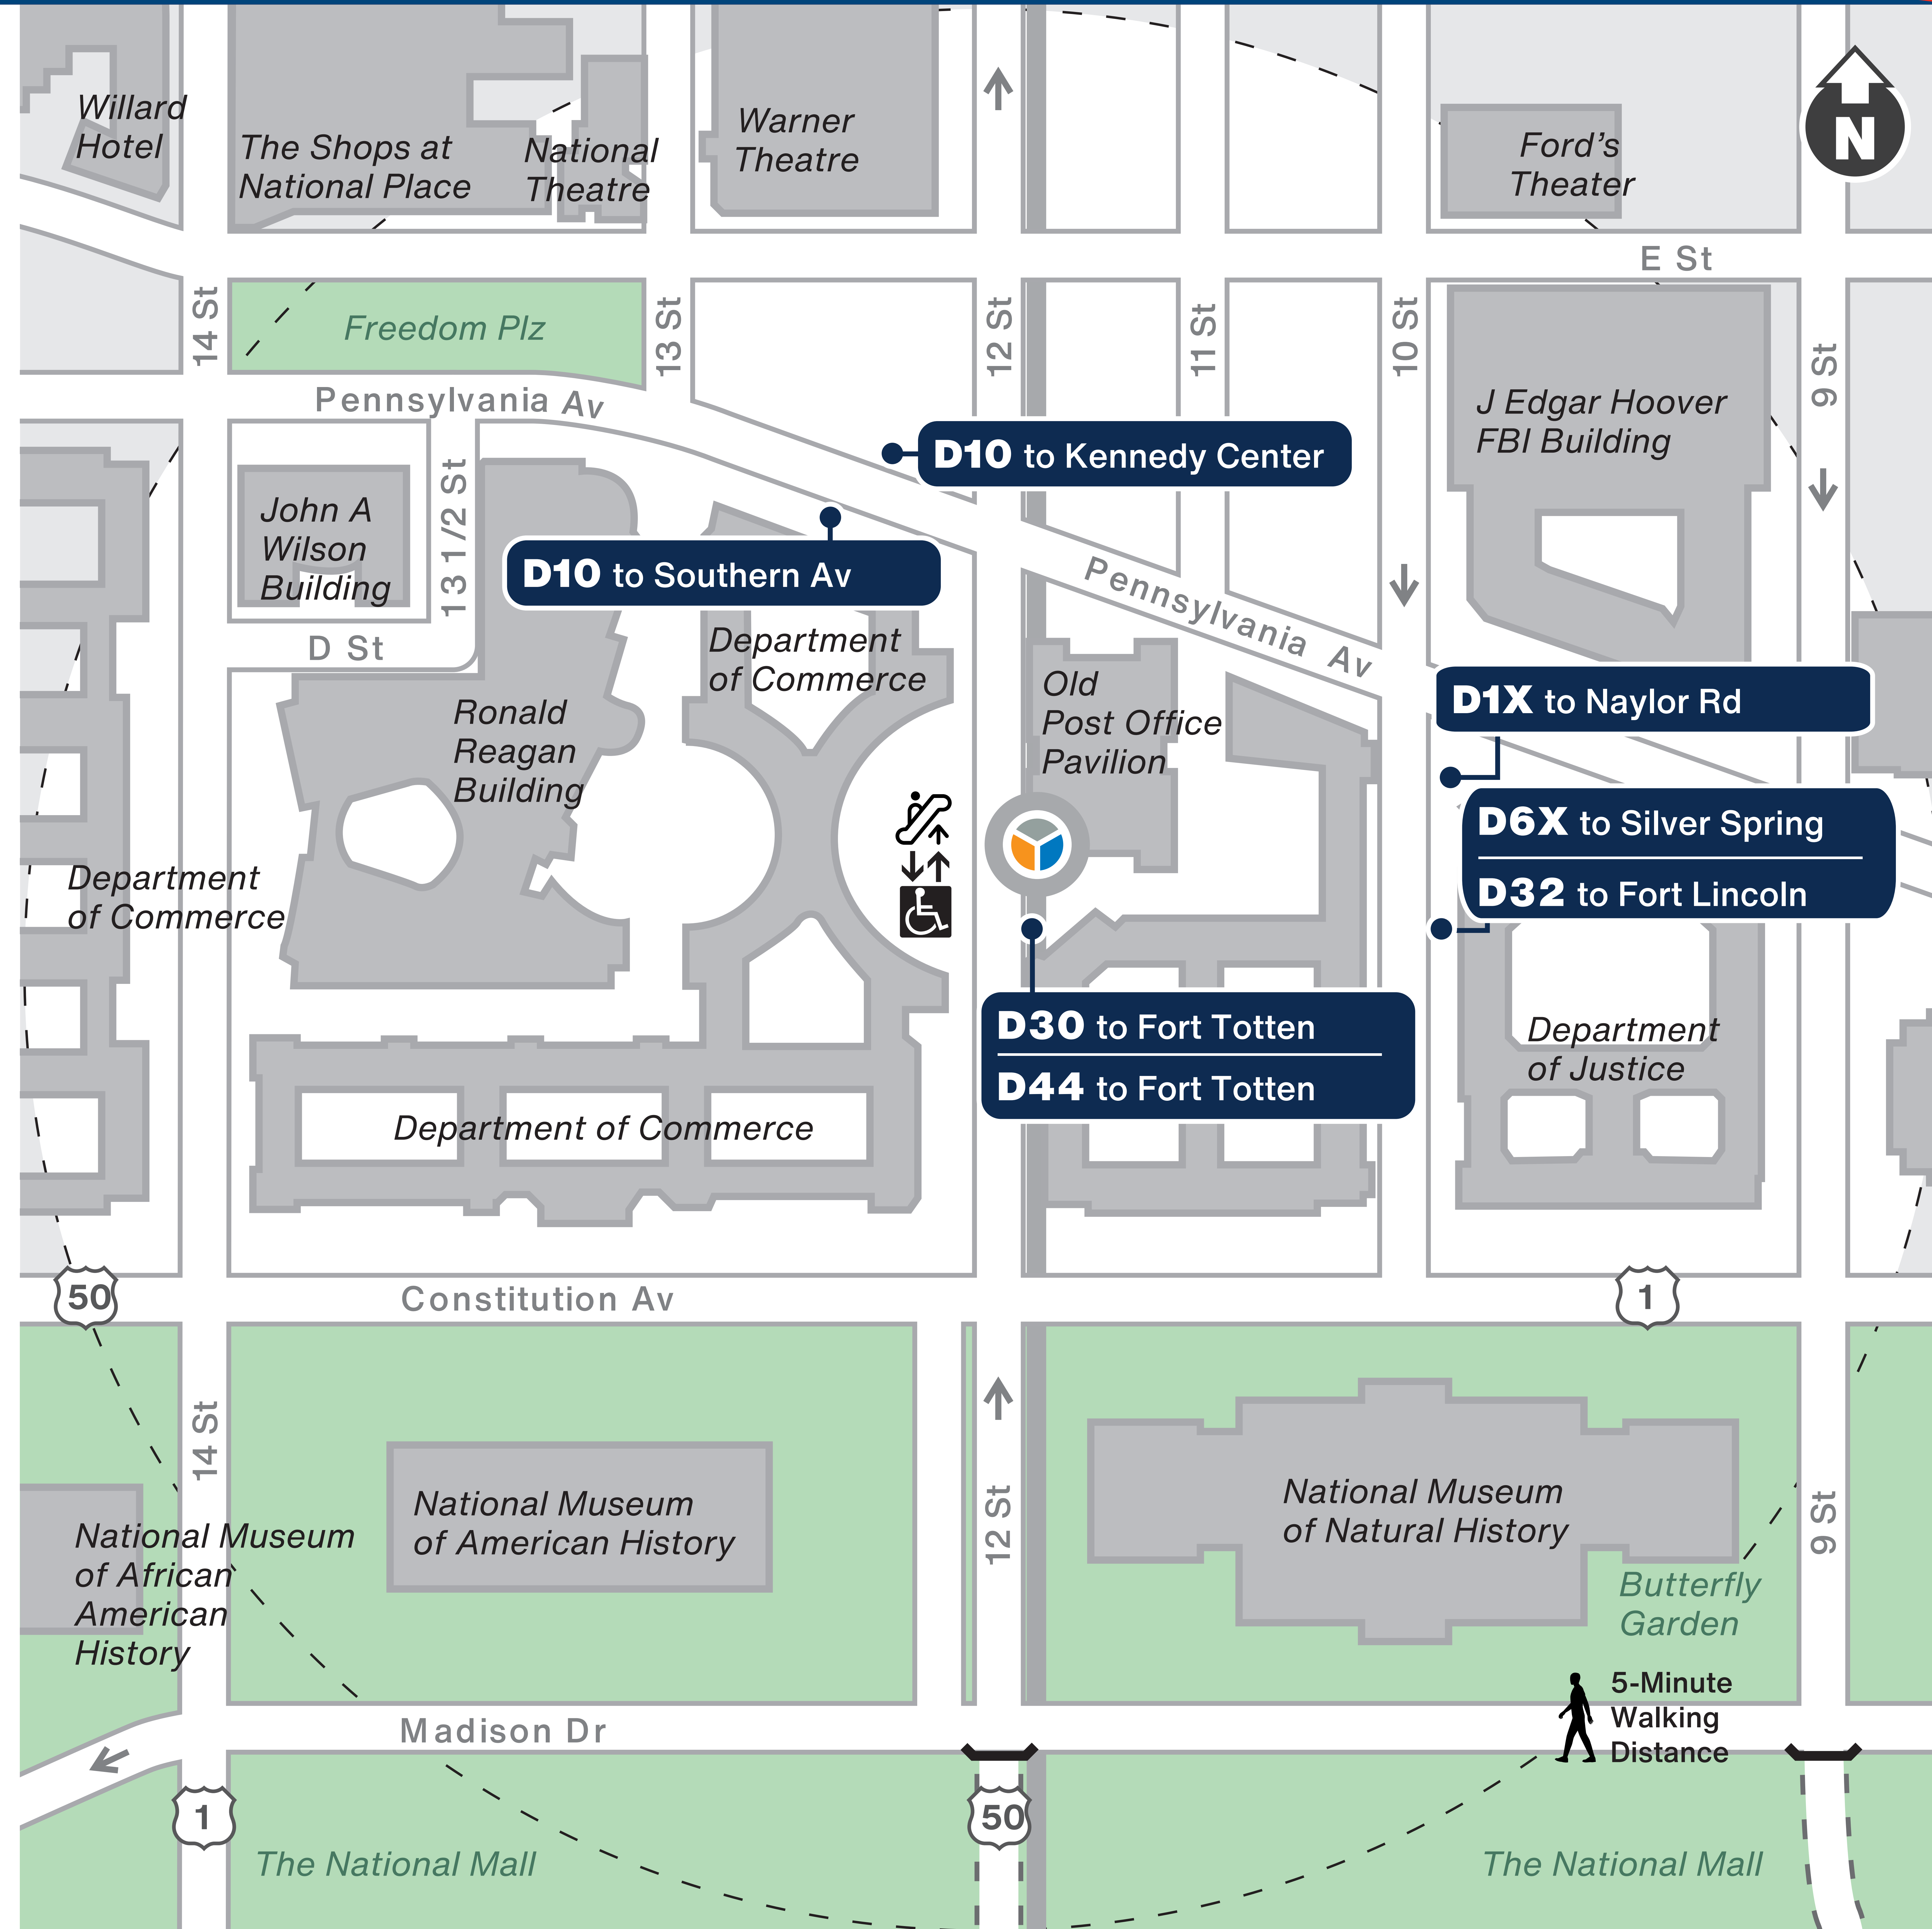

Federal Triangle

Looking for a Bus?

Boarding Locations and Service Days

Route	Destination	Boarding Location	Monday to Friday	Saturday	Sunday
D1X	Naylor Rd	10 St+ Pennsylvania Av NW	✓	✓	✓
D10	Kennedy Center	Pennsylvania Av+ 12 St NW	✓	✓	✓
D10	Southern Av	Pennsylvania Av+ 13 St NW	✓	✓	✓
D30	Fort Totten	12 St+ Constitution Av NW	✓	✓	✓
D32	Fort Lincoln	10 St+ Pennsylvania Av NW	✓	✓	✓
D44	Fort Totten	12 St NW+ Pennsylvania Av	✓	✓	✓
D6X	Silver Spring	10 St+ Pennsylvania Av NW	✓	✓	✓
Loudoun County Transit	For bus service information, visit loudoun.gov/bus				
MTA Commuter Bus	For bus service information, visit mta.maryland.gov				
OmniRide	For bus service information, visit omniride.com				

For more information | Para más información

- wmata.com
- 202-GO-METRO
- @wmata
- @wmata.com

Metro is accessible.
Metro es accesible.
메트로는 접속 가능합니다.