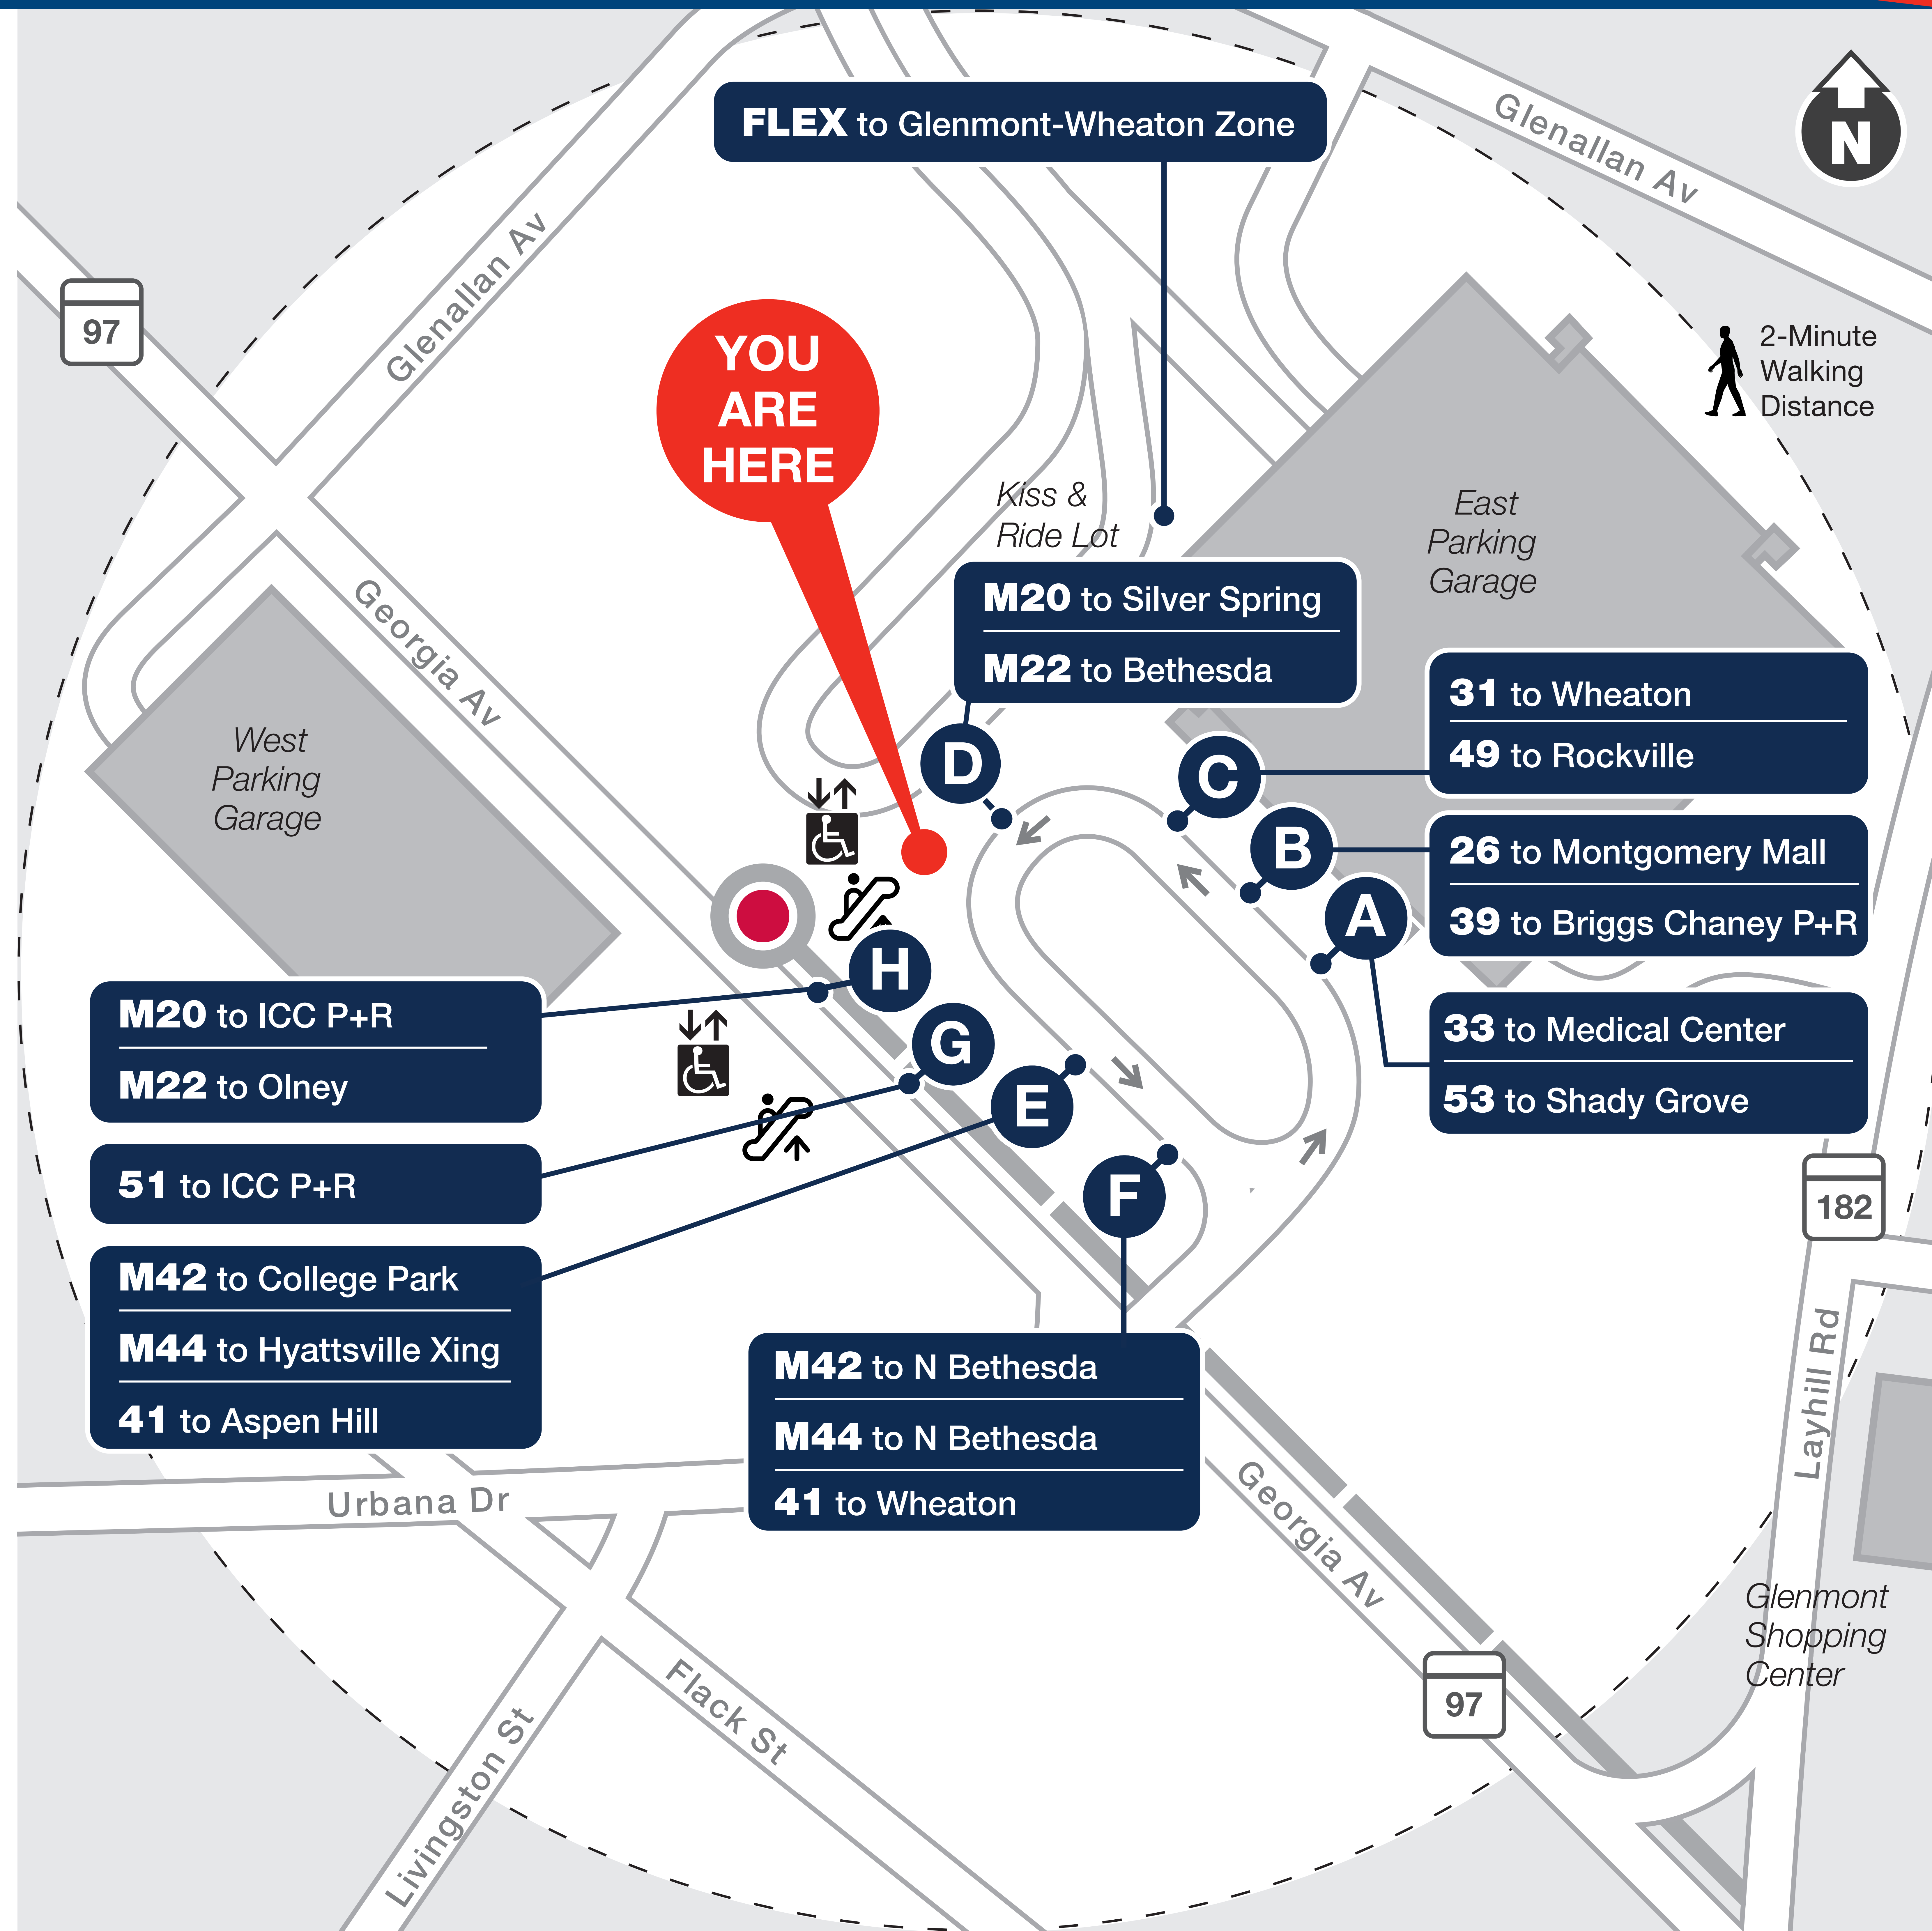

### Boarding Locations and Service Days

Route	Destination	Boarding Location	Monday to Friday	Saturday	Sunday
M20	Silver Spring	D	✓	✓	✓
M20	ICC P+R	H	✓	✓	✓
M22	Bethesda	D	✓	✓	✓
M22	Olney	H	✓	✓	✓
M42	College Park	E	✓	✓	✓
M42	N Bethesda	F	✓	✓	✓
M44	Hyattsville Xing	E	✓	✓	✓
M44	N Bethesda	F	✓	✓	✓

### Ride On-Montgomery County

26	Montgomery Mall	B	✓	✓	✓
31	Wheaton	C	✓		
33	Medical Center	A	✓		
39	Briggs Chaney P+R	B	✓		
41	Aspen Hill	E	✓	✓	✓
41	Wheaton	F	✓	✓	✓
49	Rockville	C	✓	✓	✓
51	ICC P+R	G	✓		
53	Shady Grove	A	✓		
FLEX	Glenmont-Wheaton Zone	Kiss & Ride Lot	✓		

### For more information | Para más información

[wmata.com](http://wmata.com)

202-GO-METRO

@wmata

@wmata.com

Elevator

Escalator

Metro Station and Line

Metro is accessible.  
Metro es accesible.  
메트로는 접속 가능합니다.