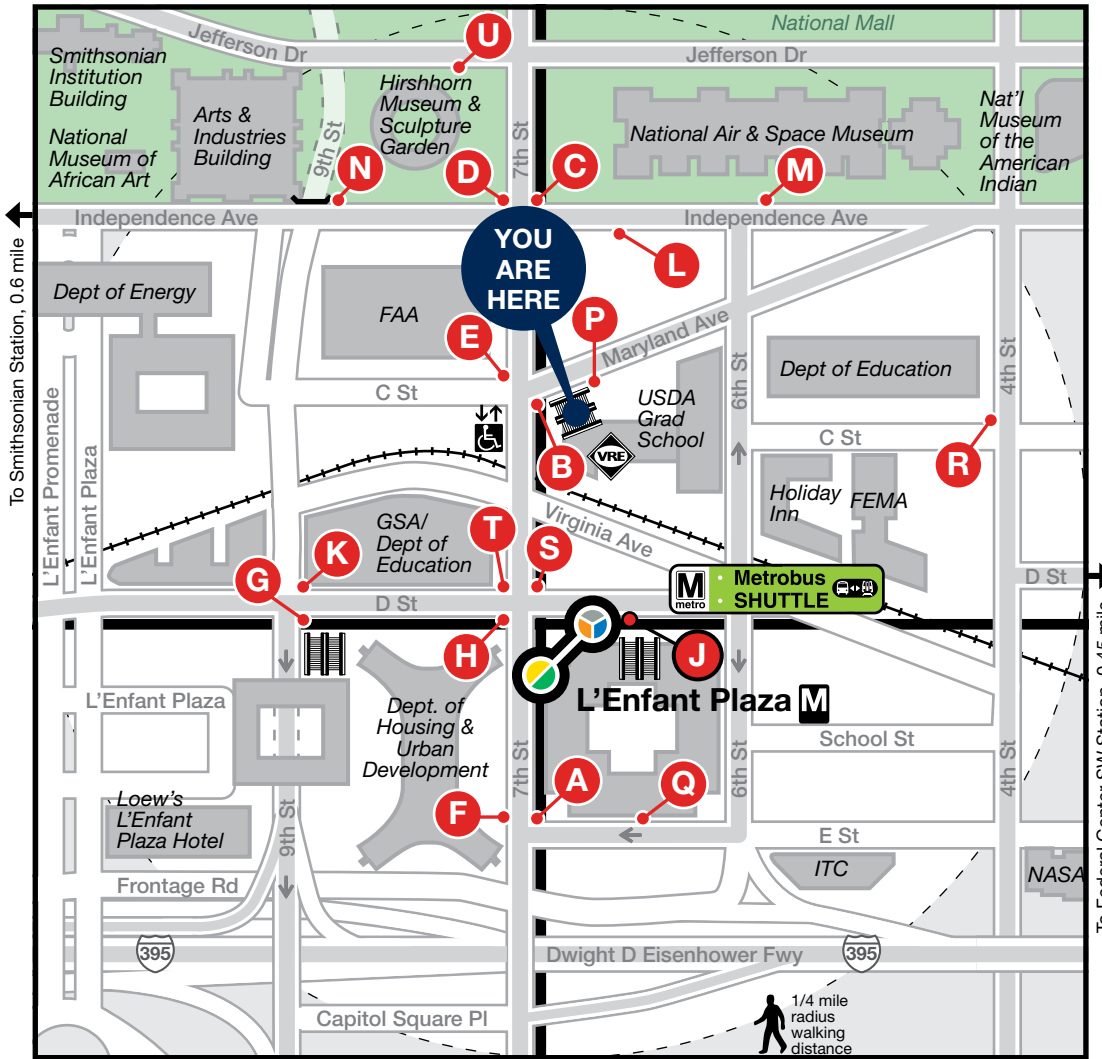

# Station Vicinity Map L'Enfant Plaza

### LEGEND

**A A** Bus Stop/Bus Bay  
The lettered discs on this map will help you locate the bus stop or bay near this station. Be advised the letters are not displayed on the street bus stops

Elevator  
 Escalator  
 Bus Served Road  
 Metrorail Station and line

## APPROXIMATE WALKING DISTANCE TO THE NEXT METRO STATION FROM THIS EXIT

Station	Lines	Distance	Time to Station	Directions
Federal Center SW		0.45 mile	9 mins	Turn left on 7th St to D St, turn left on D St and continue to 3rd St.