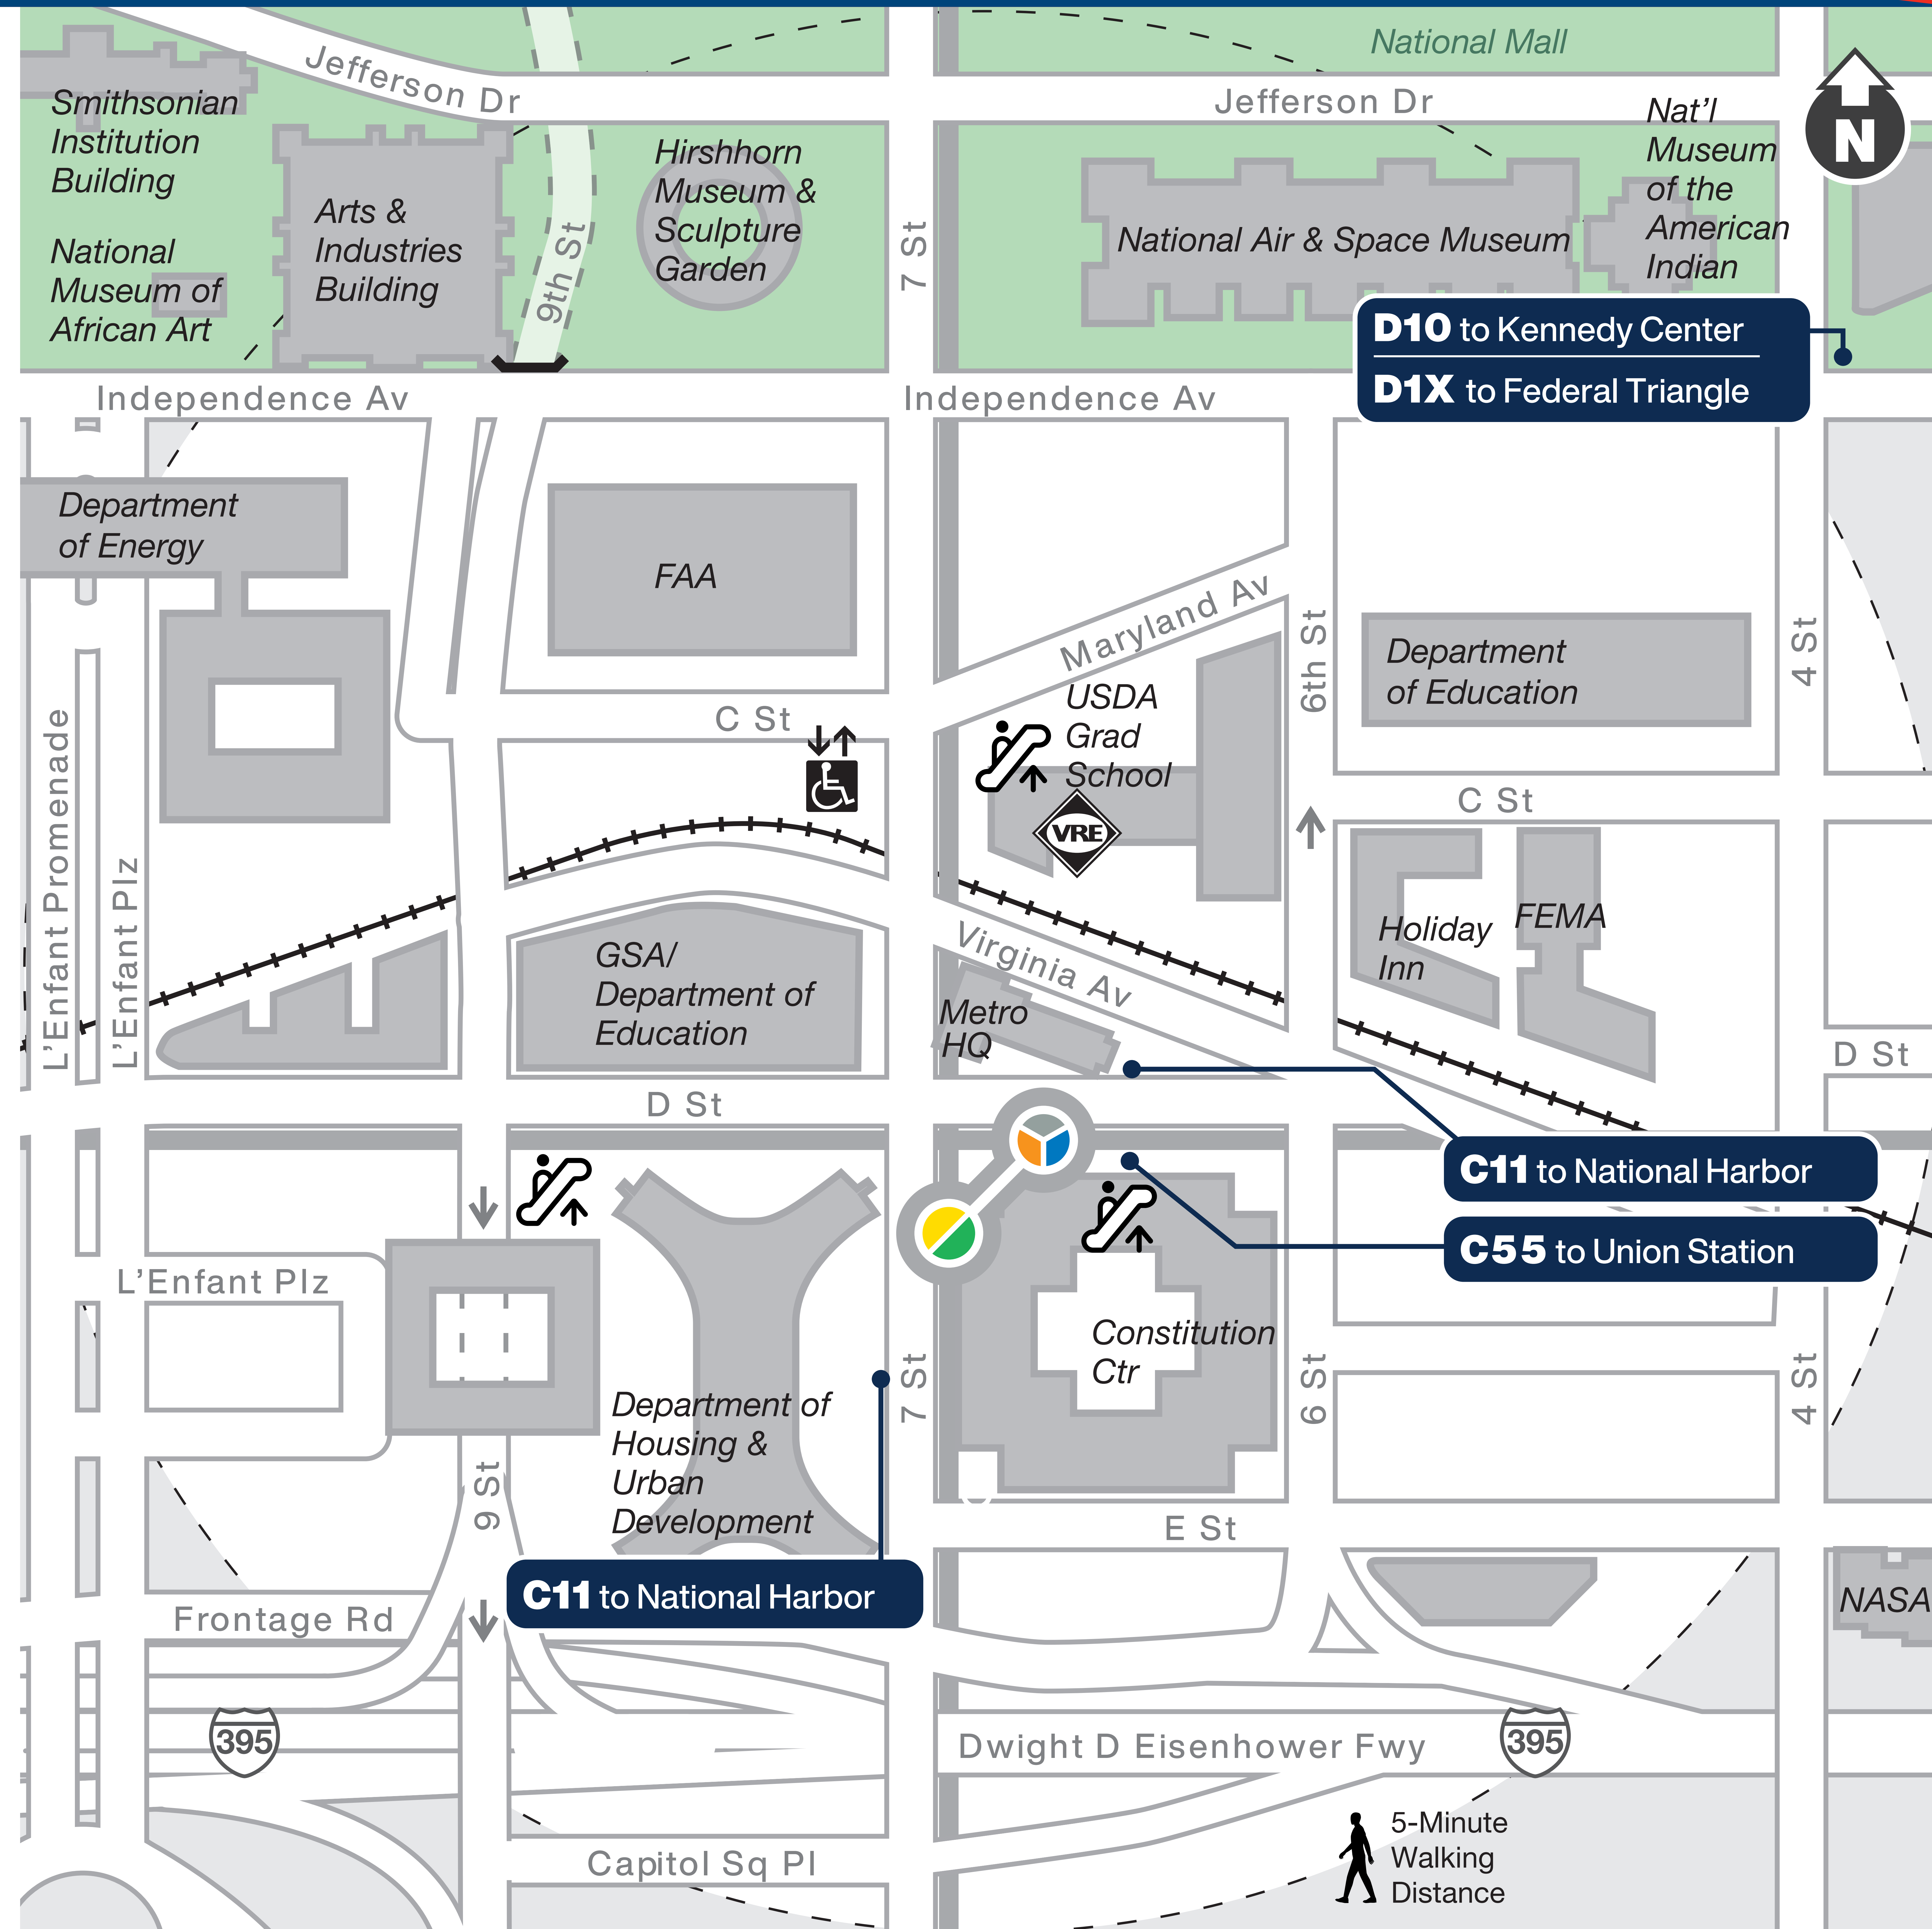

# L'Enfant Plaza

## Looking for a Bus?

### Boarding Locations and Service Days

| Route                   | Destination      | Boarding Location   | Monday to Friday | Saturday | Sunday |
|-------------------------|------------------|---|------------------|----------|--------|
| C11                     | National Harbor  | D St+6 St SW, 7 St+E St SW  | ✓                | ✓        | ✓      |
| C55                     | Union Station    | D St SW+ 6 St SW  | ✓                | ✓        | ✓      |
| D10                     | Kennedy Center   | Independence Av+4 St SW   | ✓                | ✓        | ✓      |
| D1X                     | Federal Triangle | Independence Av+4 St SW   | ✓                | ✓        | ✓      |
| <b>MTA Commuter Bus</b> |                  | For bus service information, visit <a href="http://mta.maryland.gov">mta.maryland.gov</a> |                  |          |        |
| <b>OmniRide</b>         |                  | For bus service information, visit <a href="http://omniride.com">omniride.com</a>         |                  |          |        |

### For more information | Para más información

[wmata.com](http://wmata.com)

202-GO-METRO

@wmata

@wmata.com

Metro is accessible.  
Metro es accesible.  
메트로는 접속 가능합니다.