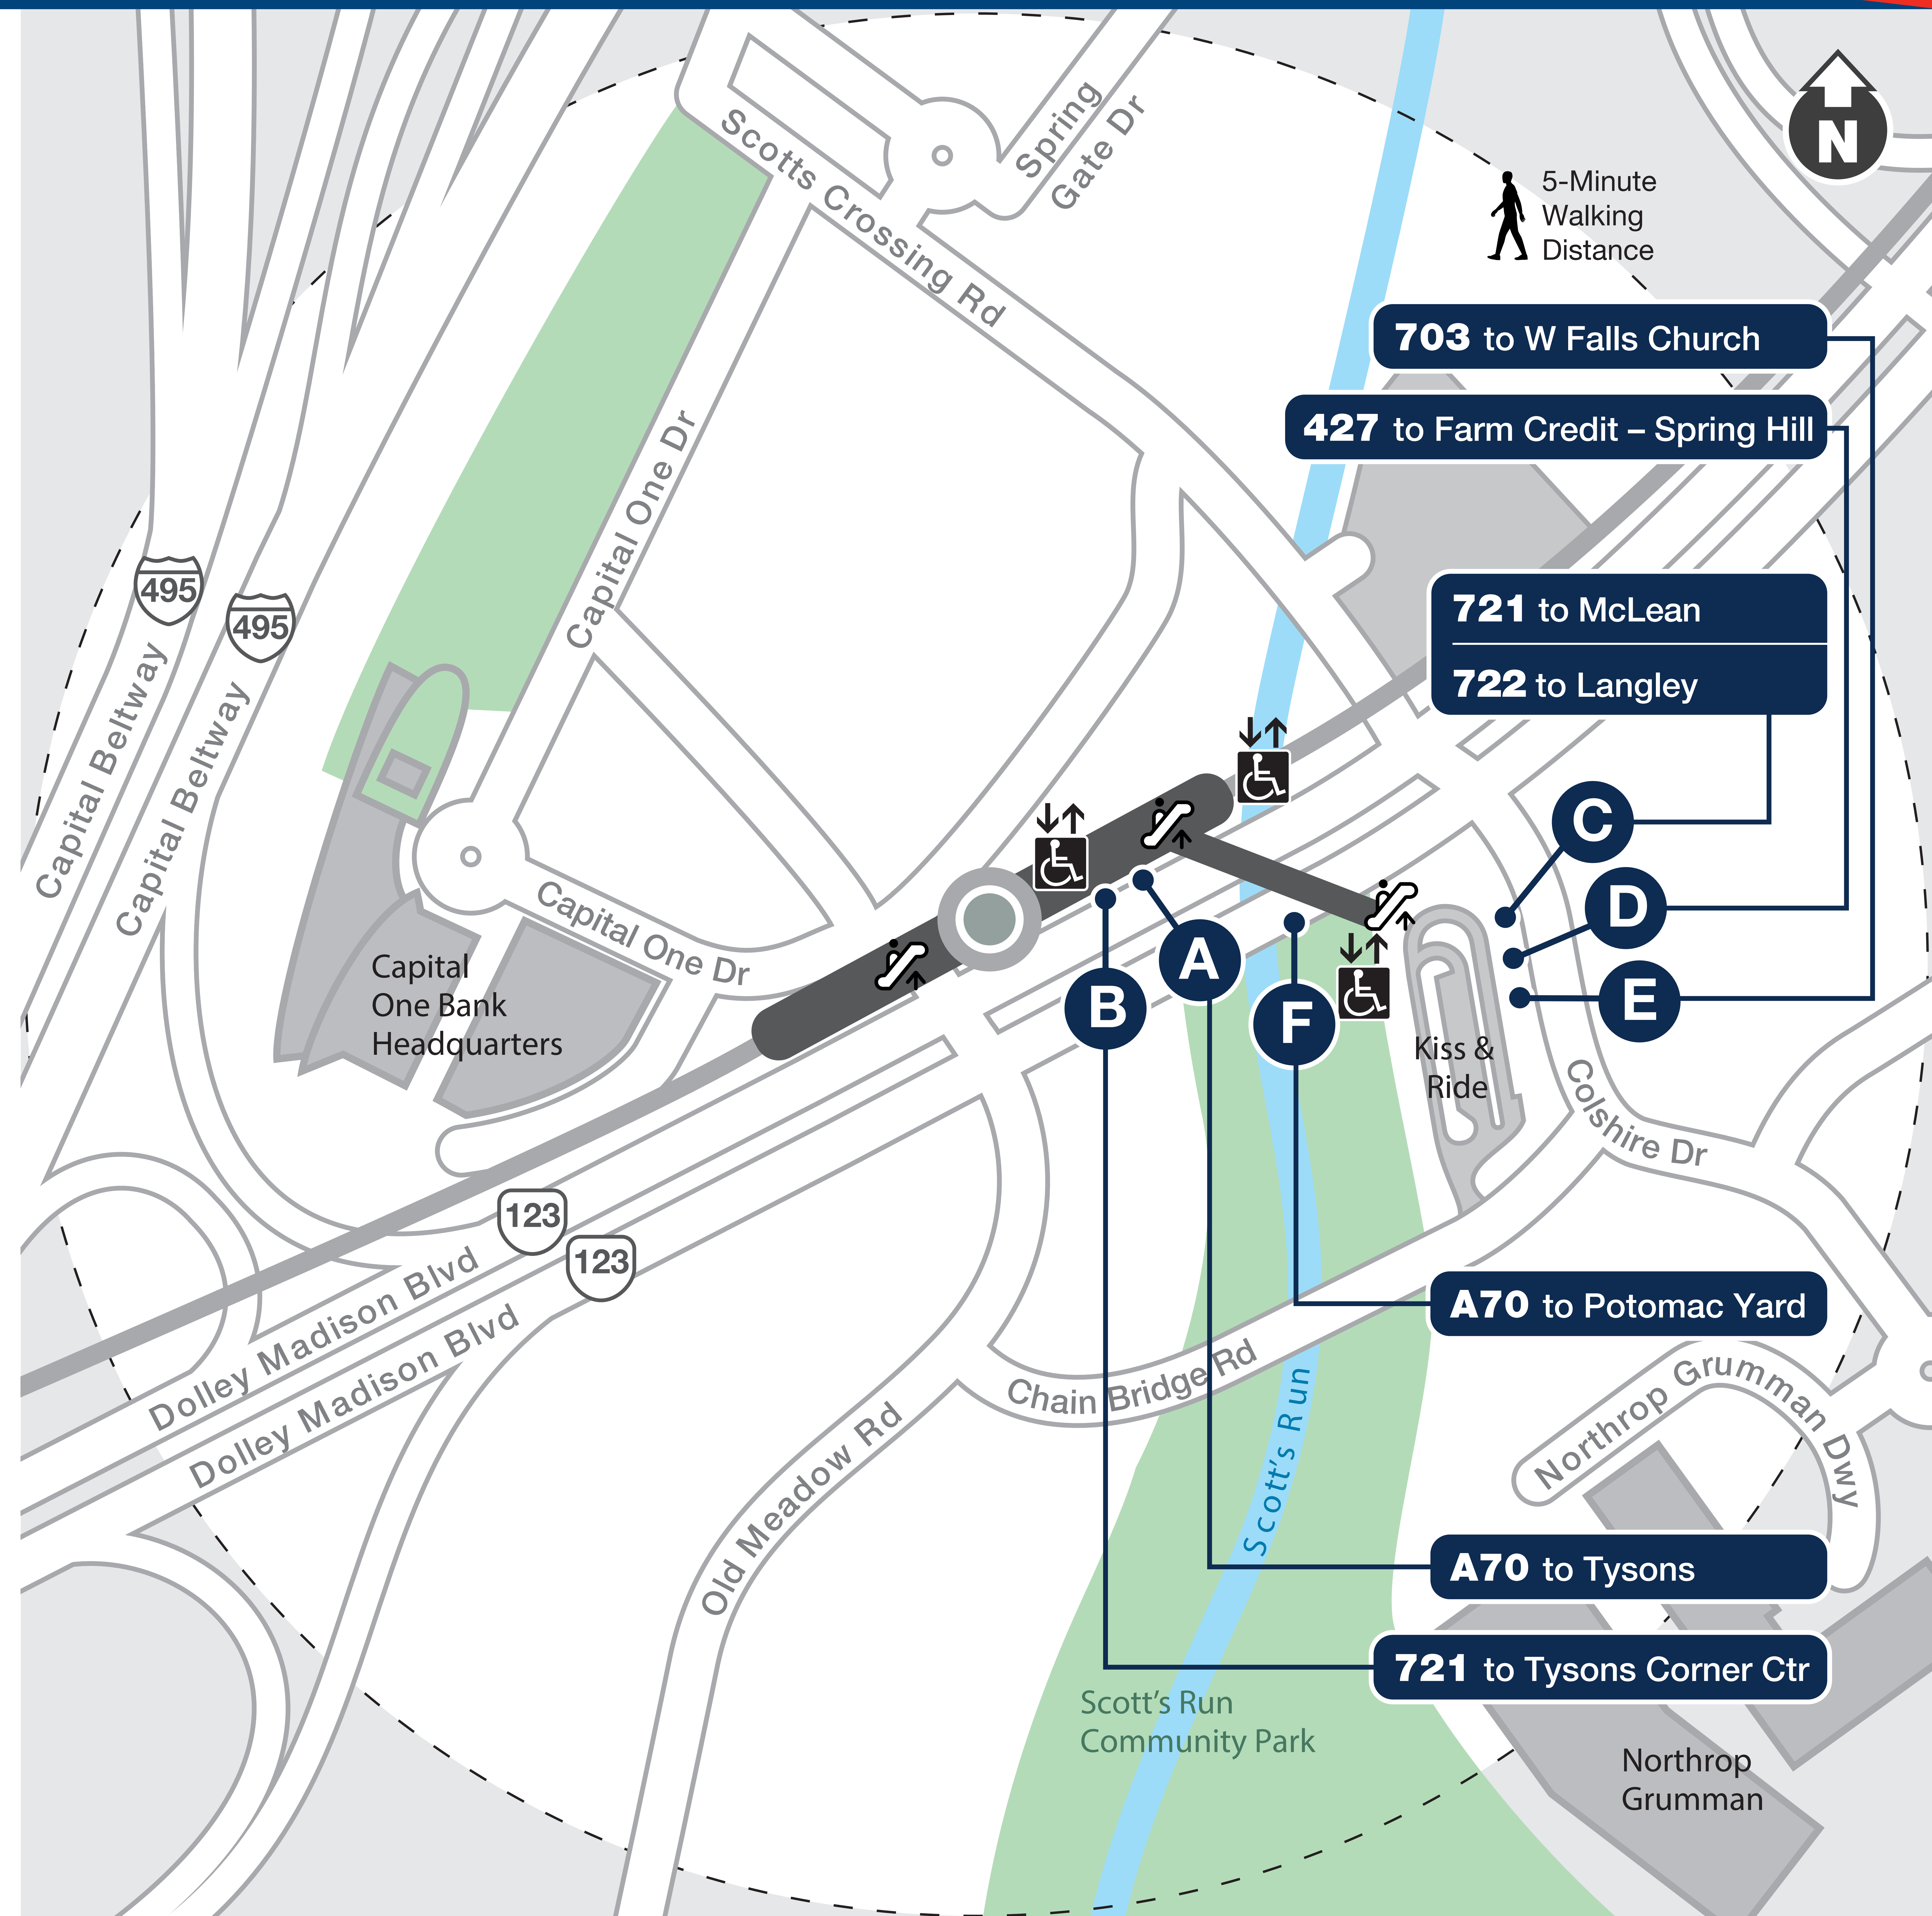

Looking for a Bus?

Boarding Locations and Service Days

Route	Destination	Boarding Location	Monday to Friday	Saturday	Sunday
A70	Tysons	A	✓	✓	✓
A70	Potomac Yard	F	✓	✓	✓
Fairfax Connector					
427	Farm Credit – Spring Hill	D	✓		
703	W Falls Church	E	✓	✓	
721	Tysons Corner Ctr	B	✓	✓	✓
721	McLean	C	✓	✓	✓
722	Langley	C	✓		

For more information | Para más información

wmata.com

202-GO-METRO

@wmata

@wmata.com

Metro is accessible.
Metro es accesible.
메트로는 접속 가능합니다.