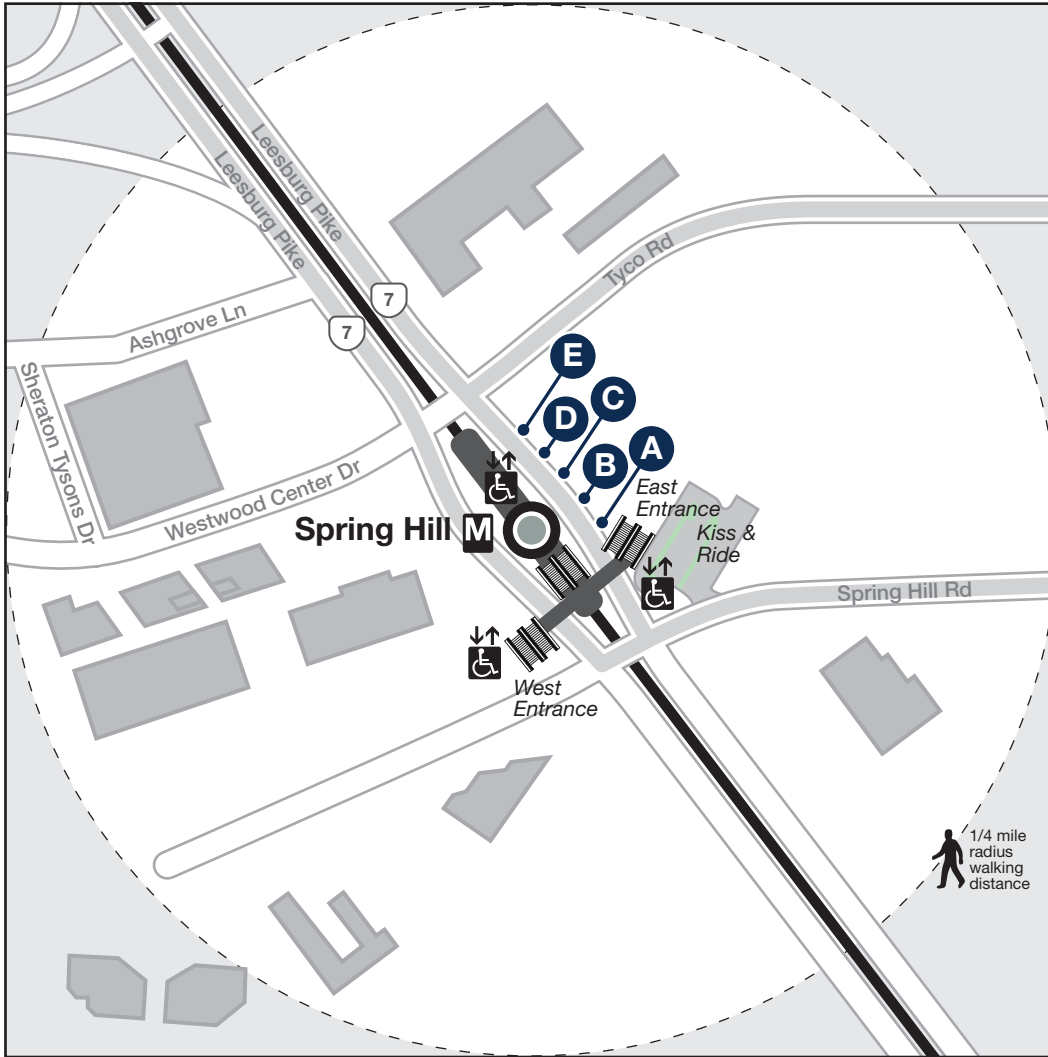

Station Vicinity Map Spring Hill

LEGEND

- Bus Stop (on street)
- Bus Bay
- Elevator
- Escalator
- Bus Served Road
- Metrorail Station and line

Note:
The lettered discs on this map will help you locate the bus stop or bay near this station. Be advised they are not displayed at the on street bus stops.

APPROXIMATE WALKING DISTANCE TO THE NEXT METRO STATION FROM THIS EXIT

Station	Lines	Distance	Time to Station	Directions
There are no stations within a reasonable walking distance.				

BUS SERVICE AND BOARDING LOCATIONS

Route	Destination	Stops
FAIRFAX CONNECTOR, FAIRFAX COUNTY		
423	Tysons Corner , Tysons-Westpark	B
424	Jones Branch Dr, Westpark Dr	C
432	Old Courthouse Rd, Beulah Rd	B
574	Reston Town Center via Leesburg Pike	D
724	McLean via Lewinsville Rd	E

Route	Destination	Stops
LOUDOUN COUNTY TRANSIT LCT		
		A

Subject to change without notice. Esta información puede cambiar.