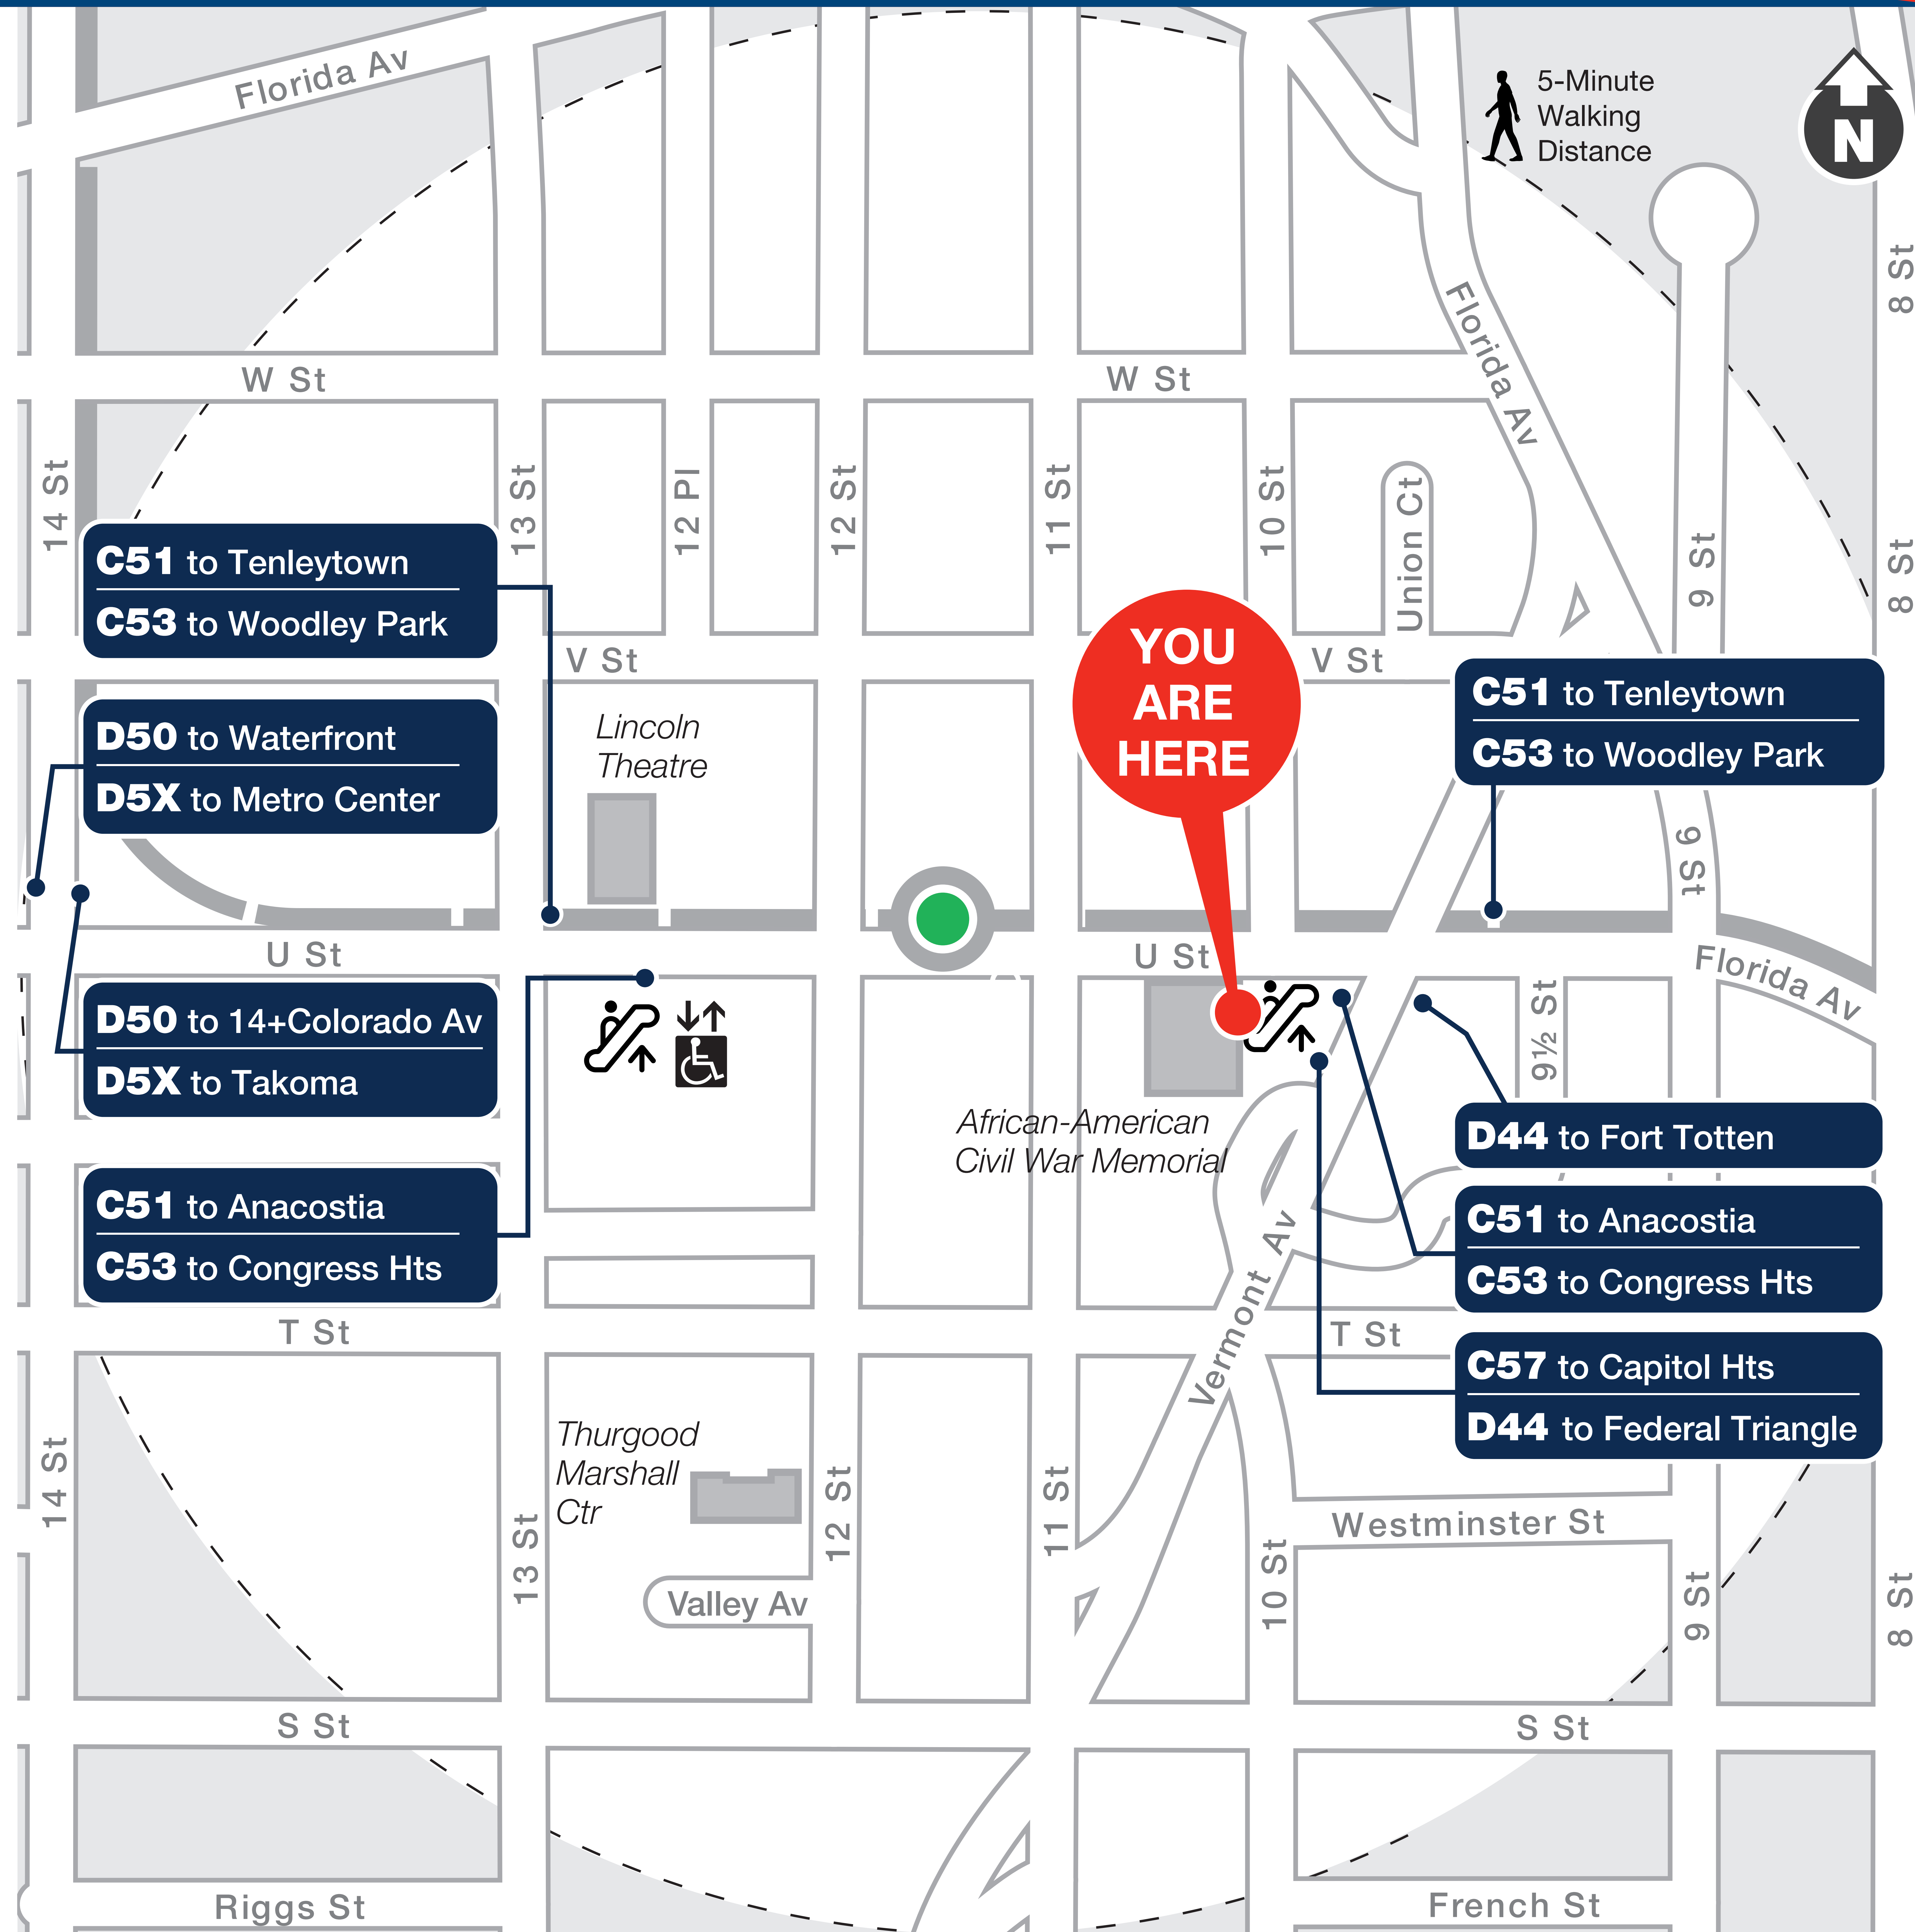

Looking for a Bus?

Boarding Locations and Service Days

Route	Destination	Boarding Location	Monday to Friday	Saturday	Sunday
C51	Anacostia	U St+13 St NW, U St+Vermont Av NW	✓	✓	✓
C51	Tenleytown	U St+13 St NW, U St+Vermont Av NW	✓	✓	✓
C53	Congress Hts	U St+13 St NW, U St+Vermont Av NW	✓	✓	✓
C53	Woodley Park	U St+13 St NW, U St+Vermont Av NW	✓	✓	✓
C57	Capitol Hts	Vermont Av+U St NW	✓		
D44	Federal Triangle	Vermont Av+U St NW	✓	✓	✓
D44	Fort Totten	Vermont Av+U St NW	✓	✓	✓
D50	14 St+Colorado Av	14 St+U St NW	✓	✓	✓
D50	Waterfront	14 St+U St NW	✓	✓	✓
D5X	Metro Center	14 St+U St NW	✓	✓	✓
D5X	Takoma	14 St+U St NW	✓	✓	✓

For more information | Para más información

wmata.com

202-GO-METRO

@wmata

@wmata.com

Elevator

Escalator

Metro Station and Line

Metro is accessible.
Metro es accesible.
메트로는 접속 가능합니다.