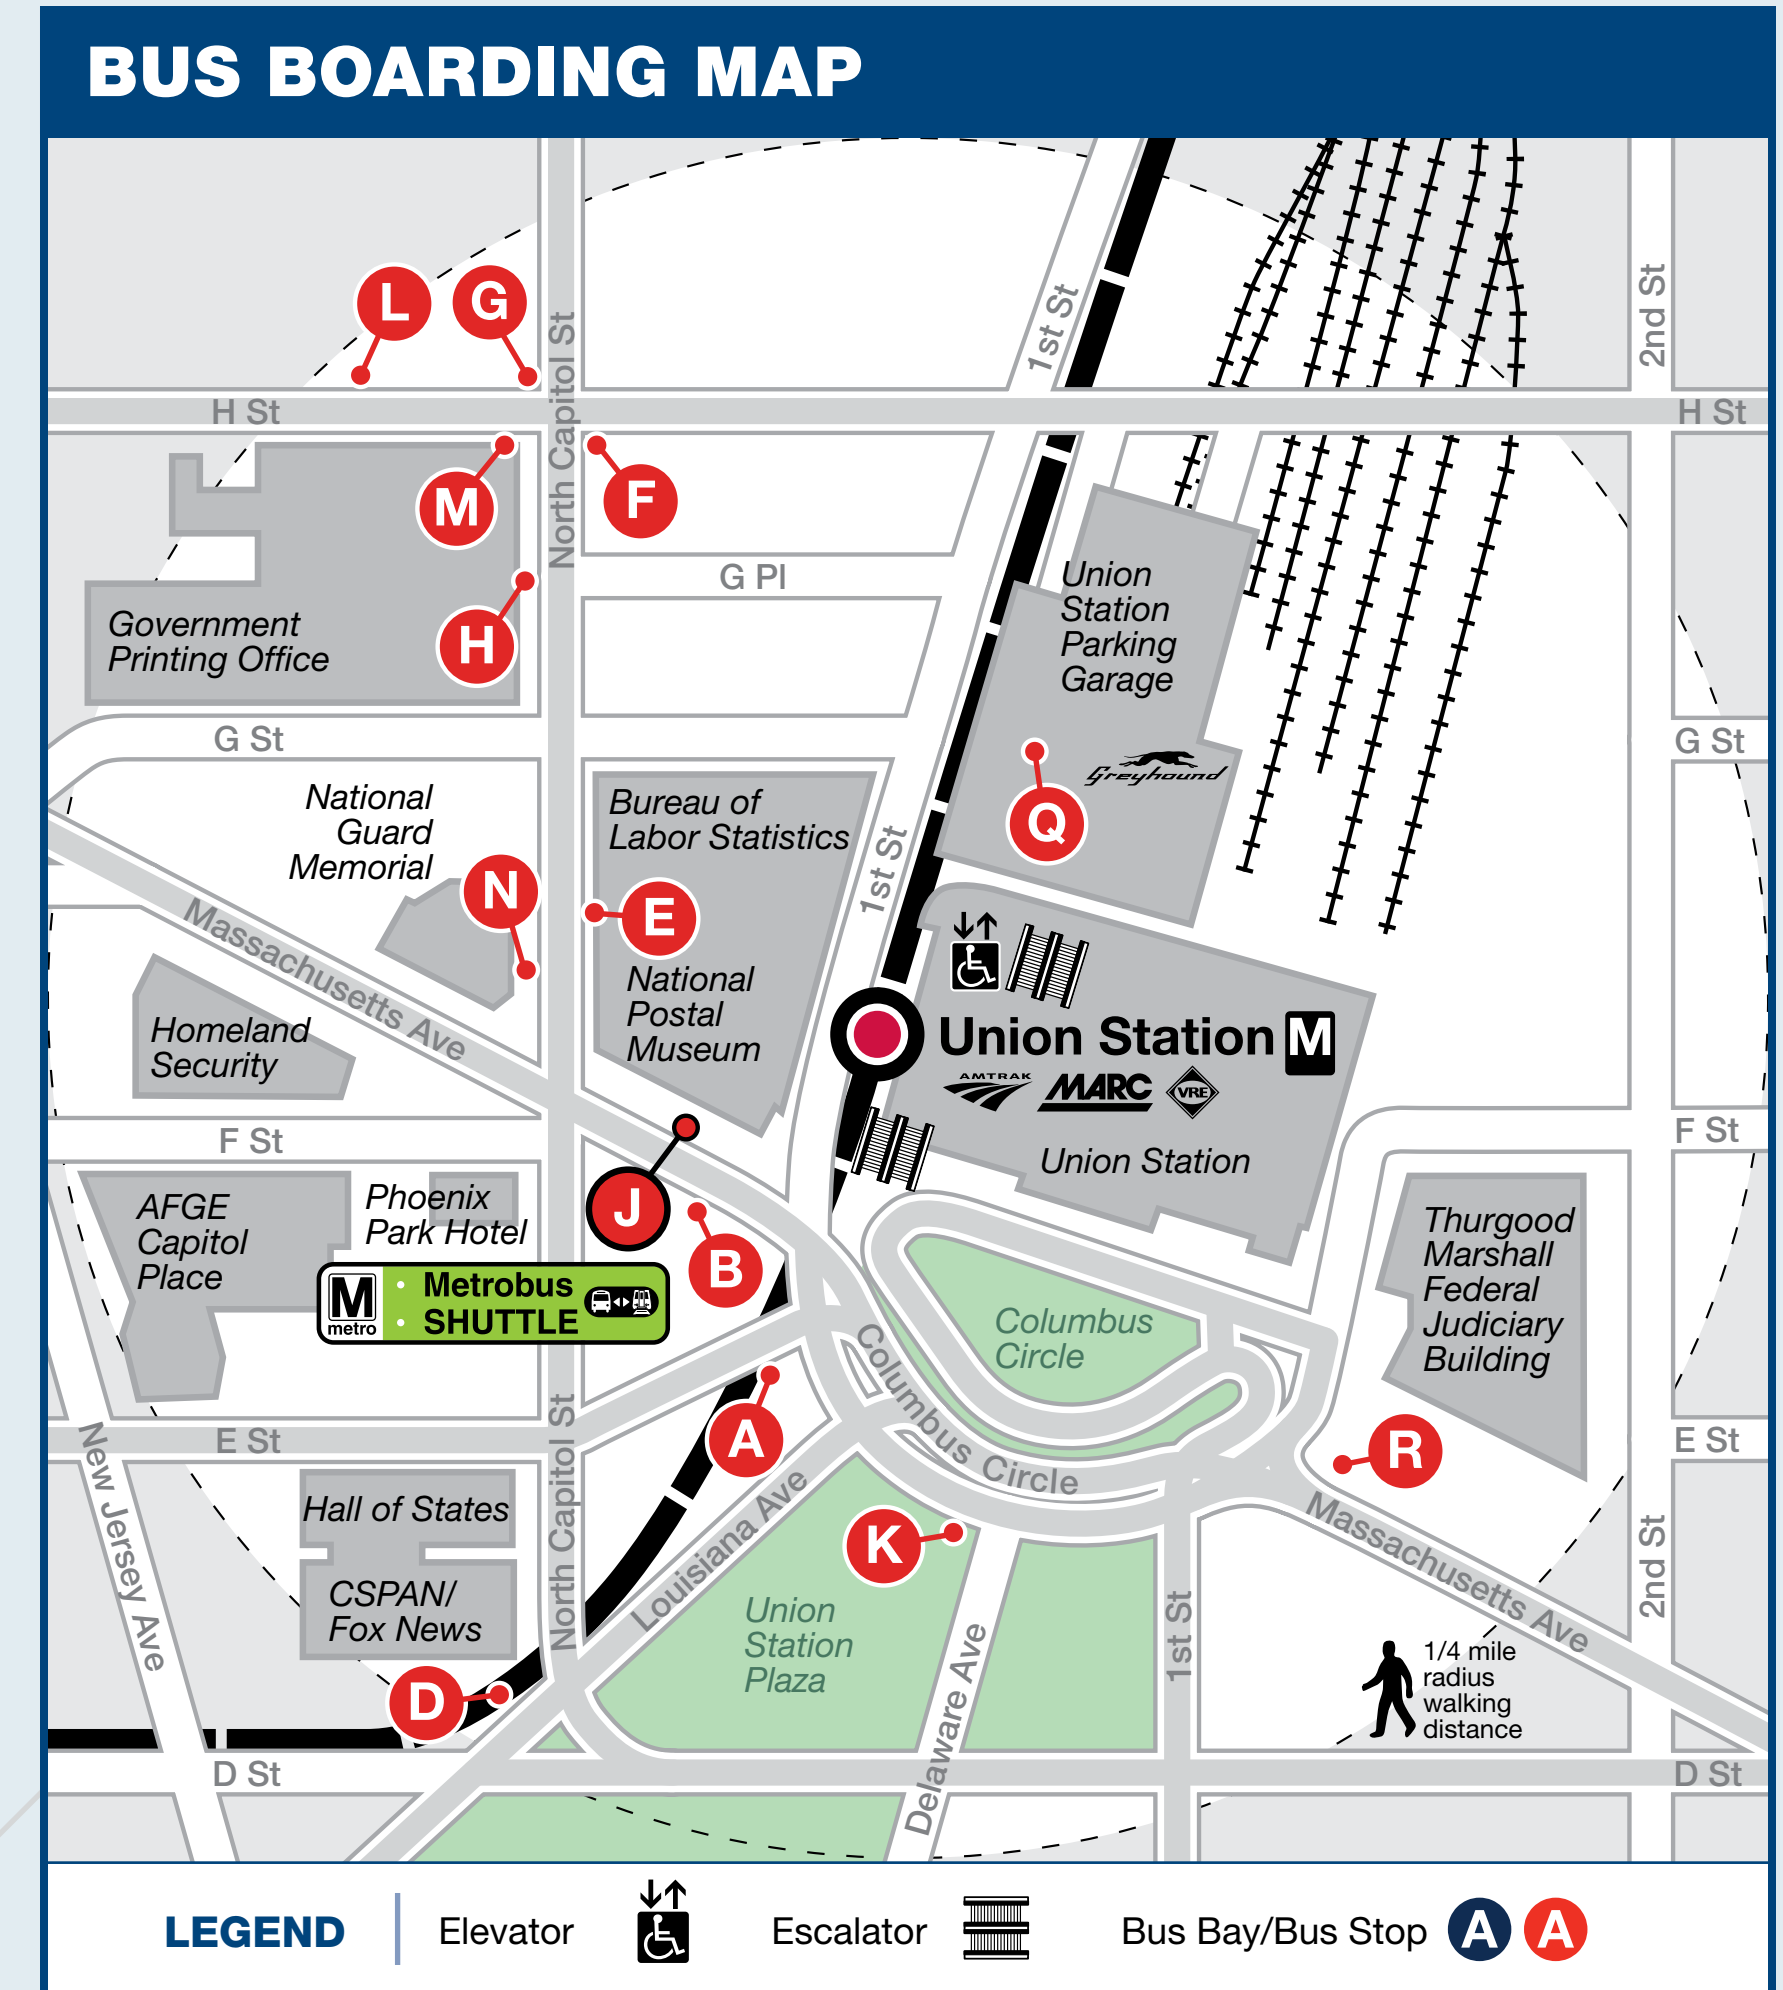

Bus Service from Union Station

LEGEND

Rail Lines

- Metro Station and Line M
- Commuter Railroad Transfer Points

Map Symbols

- Hospital
- College/University
- Other Point of Interest

Metrobus Routes

- 80 Metrobus Major Route
- D6 Metrobus Local Route
- X1 Metrobus Commuter Route
- X9 MetroExtra Route

Routes Operated by City/County Systems

- DC Circulator

For all service providers, a thick line indicates frequent, seven-day service on the core route. Service levels vary on branches.

On all route types, a lowlighted badge indicates a route segment with limited or peak-only service hours.

On all route types, a black badge indicates the route's terminal point.

Legend: core route, branch, all-day service, limited service, terminal point.

BUS SERVICE AND BOARDING LOCATIONS

ROUTE	DESTINATION	BOARD AT BUS STOP	MONDAY TO FRIDAY				SATURDAY		SUNDAY	
			AM RUSH	MIDDAY	PM RUSH	EVENING	DAY	EVENING	DAY	EVENING
ARLINGTON-UNION STATION LINE										
13Y	Ronald Reagan Washington Nat'l Airport	B	--	--	--	--	30*	--	30*	--
NORTH CAPITOL ST LINE										
80	Fort Totten	E F	8-15	15	10	30	30	30	30	30
80	Kennedy Center	G N	14-20	30	20-30	30	30	30	30	30
80	McPherson Sq	G N	14-20	30	20-30	--	--	--	--	--
EAST CAPITOL ST LINE										
96	Tenleytown-AU	J	20	24	21	33	25-30	30-35	30-35	30-35
96	Capitol Heights	B	15-20*	24	21*	25-33	25-30	30-35	30-35	30-35
97	Capitol Heights	B	11-15	--	11-15	--	--	--	--	--
SIBLEY HOSPITAL-STADIUM ARMORY LINE										
D6	Georgetown/Sibley Hospital	A	8-16	30	10-15	30	30	30	35-40	40
D6	Stadium-Armory	B K	8-16	30	10-15	30	30	30	35-40	40
HOSPITAL CENTER LINE										
D8	Washington Hospital Center	B E	12-18	15	15-20	30	20	30	30	30
D8	Rhode Island Ave	B E	--	--	20	--	--	--	--	--
BENNING RD LINE										
X1	Foggy Bottom-GWU	H N	15-21	--	--	--	--	--	--	--
X1	Minnesota Ave	E F	--	--	25	--	--	--	--	--
BENNING RD-H ST LINE										
X2	Lafayette Square/Gallery Place	L	6-11	8-9	5-10	15-30	10-12	15-20	12-13	15-20
X2	Minnesota Ave	M	6-11	8-9	5-10	15-30	10-12	15-20	12-13	15-20
MARYLAND AVE LINE										
X8	Carver Terrace	B	14	40	20	40	40	40	40	40
BENNING RD-H ST METROEXTRA										
X9	Metro Center	L	15-18	--	16	--	--	--	--	--
X9	Capitol Heights	M	15-20	--	16	--	--	--	--	--
DC CIRCULATOR										
C	Georgetown	O N	10	10	10	10	10	10	10	10
C	National Mall	A	10	10	10	--	10	--	10	--
C	Navy Yard-Ballpark	R	10	10	10	10	10	--	--	--
LCT-LOUDOUN COUNTY TRANSIT										
LCT	Purcellville	M	--	--	3-20	--	--	--	--	--
PRTC OMNIride										
C	Dale City	D	--	--	1 trip	--	--	--	--	--

NOTE: The lettered red discs in the table and on the boarding map identify bus stops near this station. The letters ARE NOT displayed at the actual bus stops.

* Operates only until 7 am, before Metrorail begins service.

• AM and PM Weekday Rush trips end at Stadium-Armory.