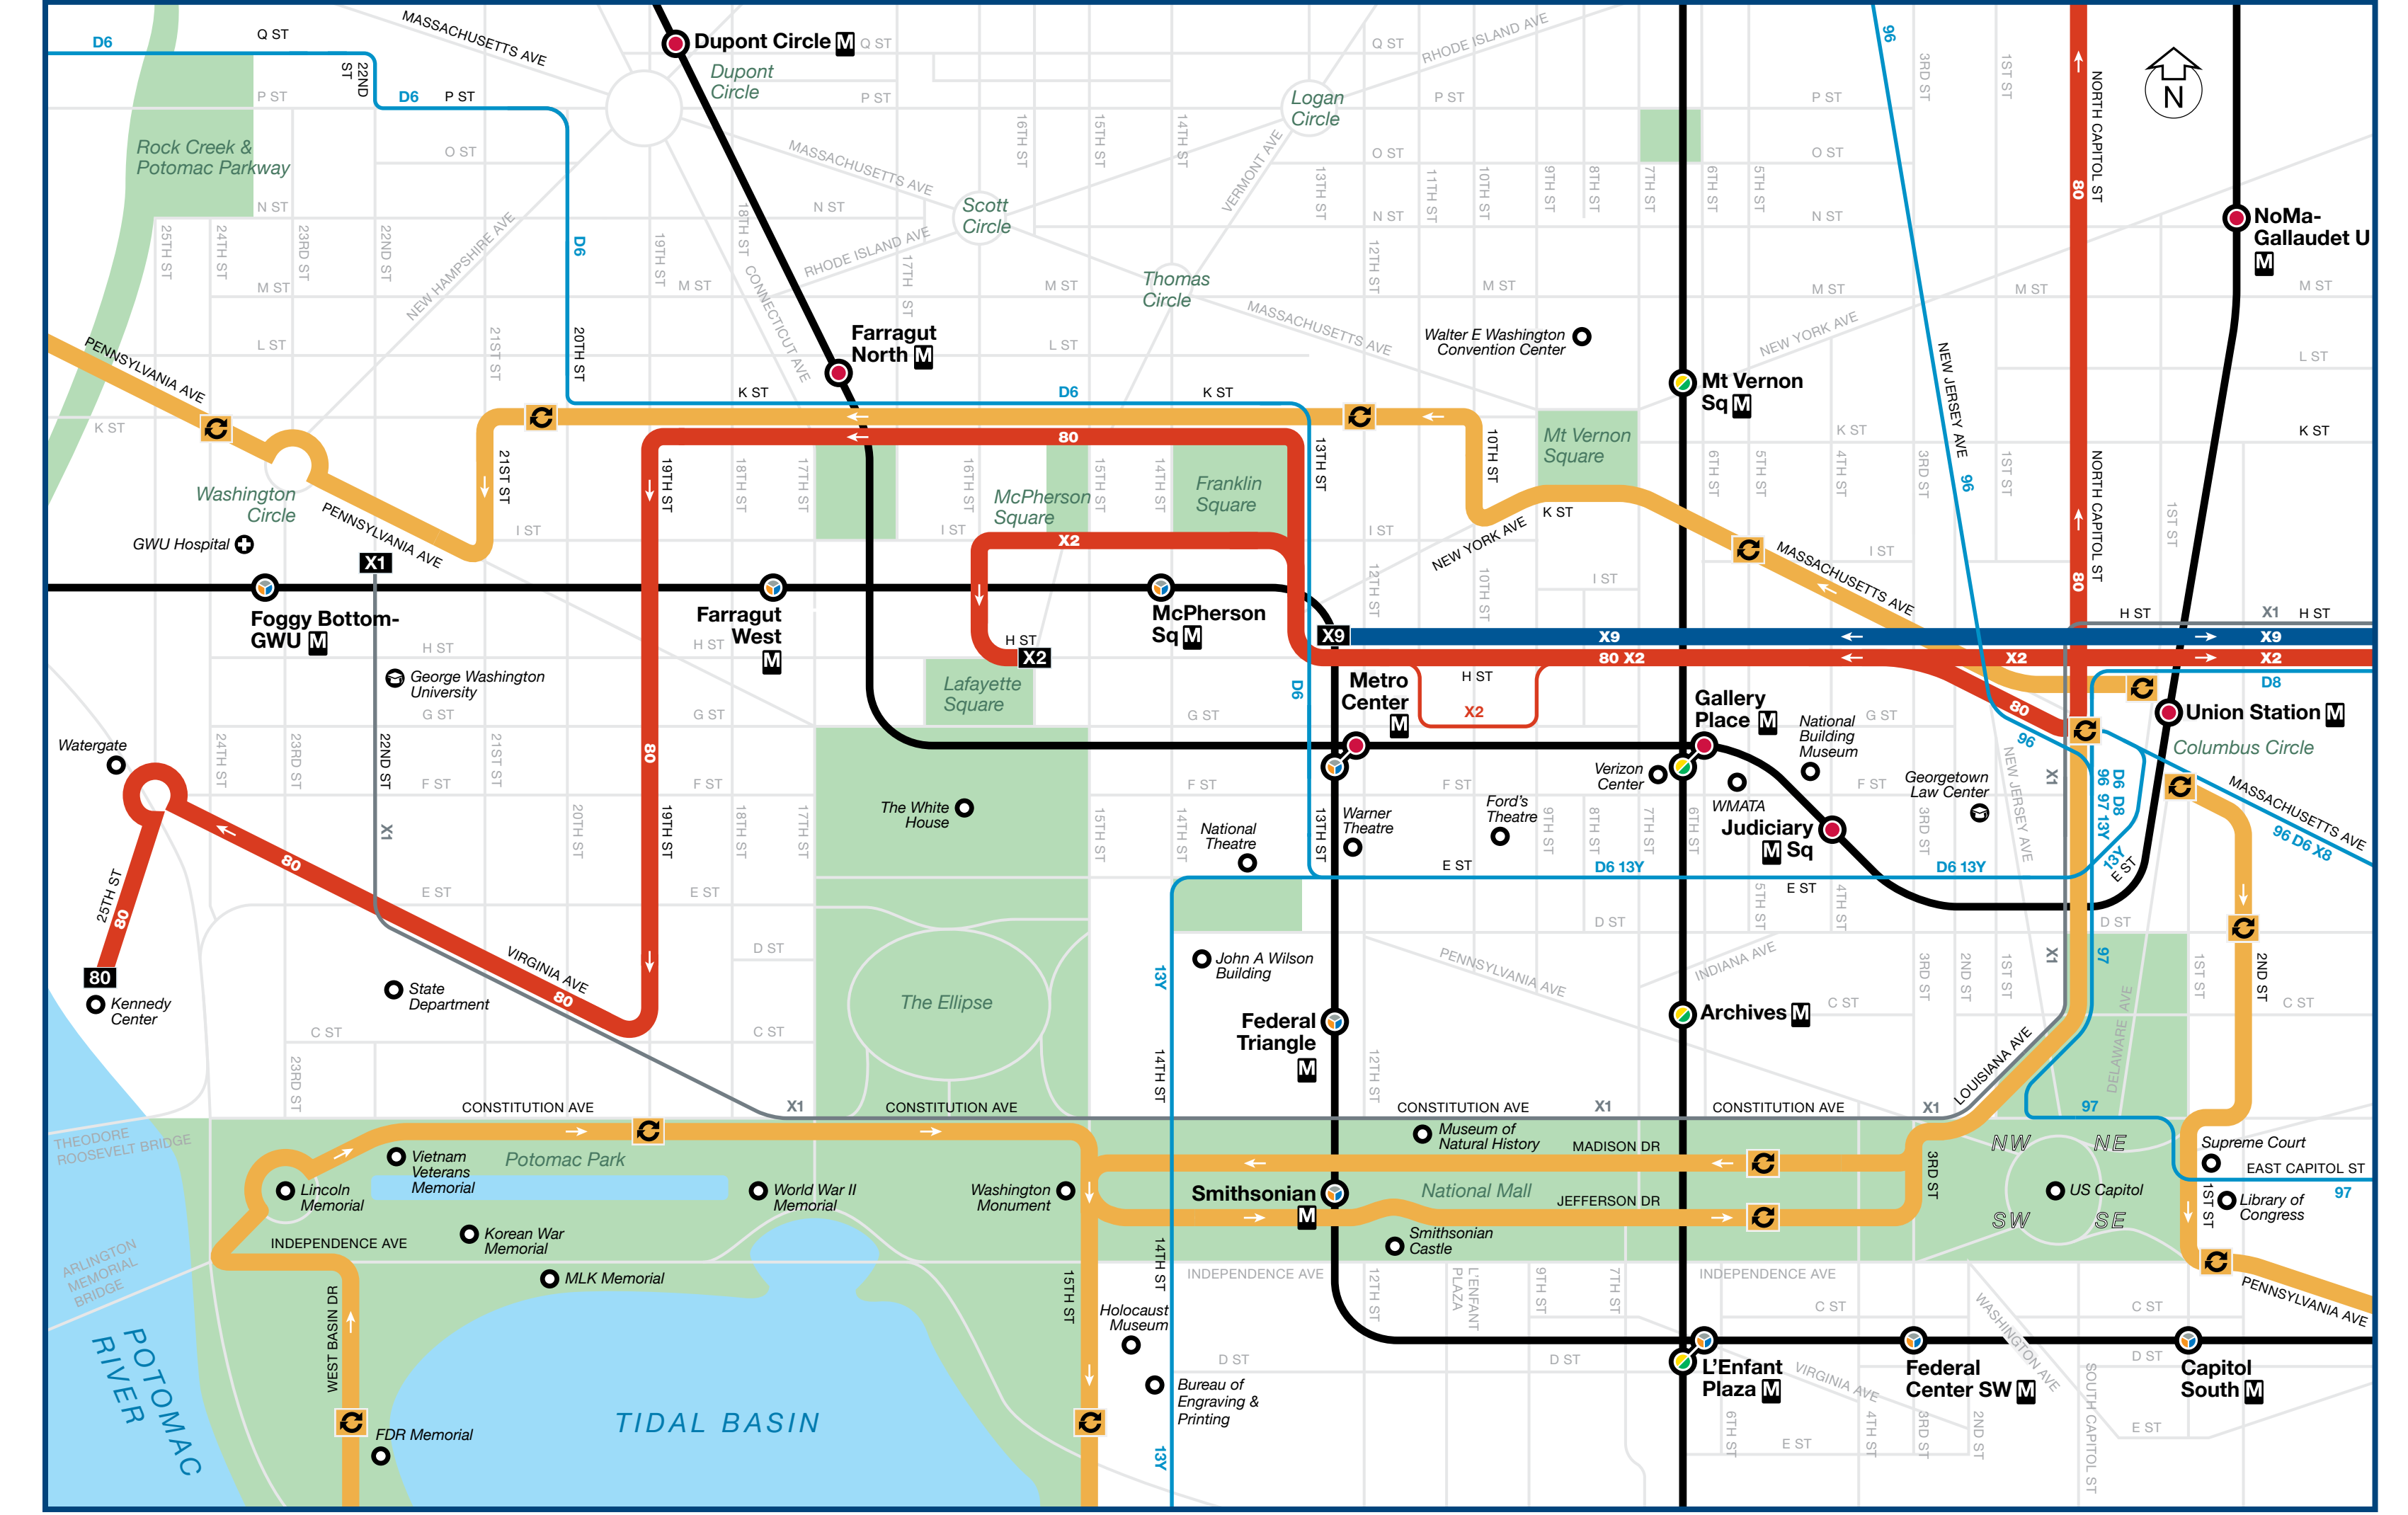

CENTRAL WASHINGTON DC

June 2016

information wmata.com | 202-637-7000 | 202-638-3780
Para busETA and General Inquiries

Para busETA y información general, llame al 202-637-7000 (TTY 202-638-3780) o visite wmata.com.

metroAlerts
Sign up today at wmata.com/MetroAlerts

Metro is accessible.
Metro es accesible.
메트로는 접속 가능합니다.