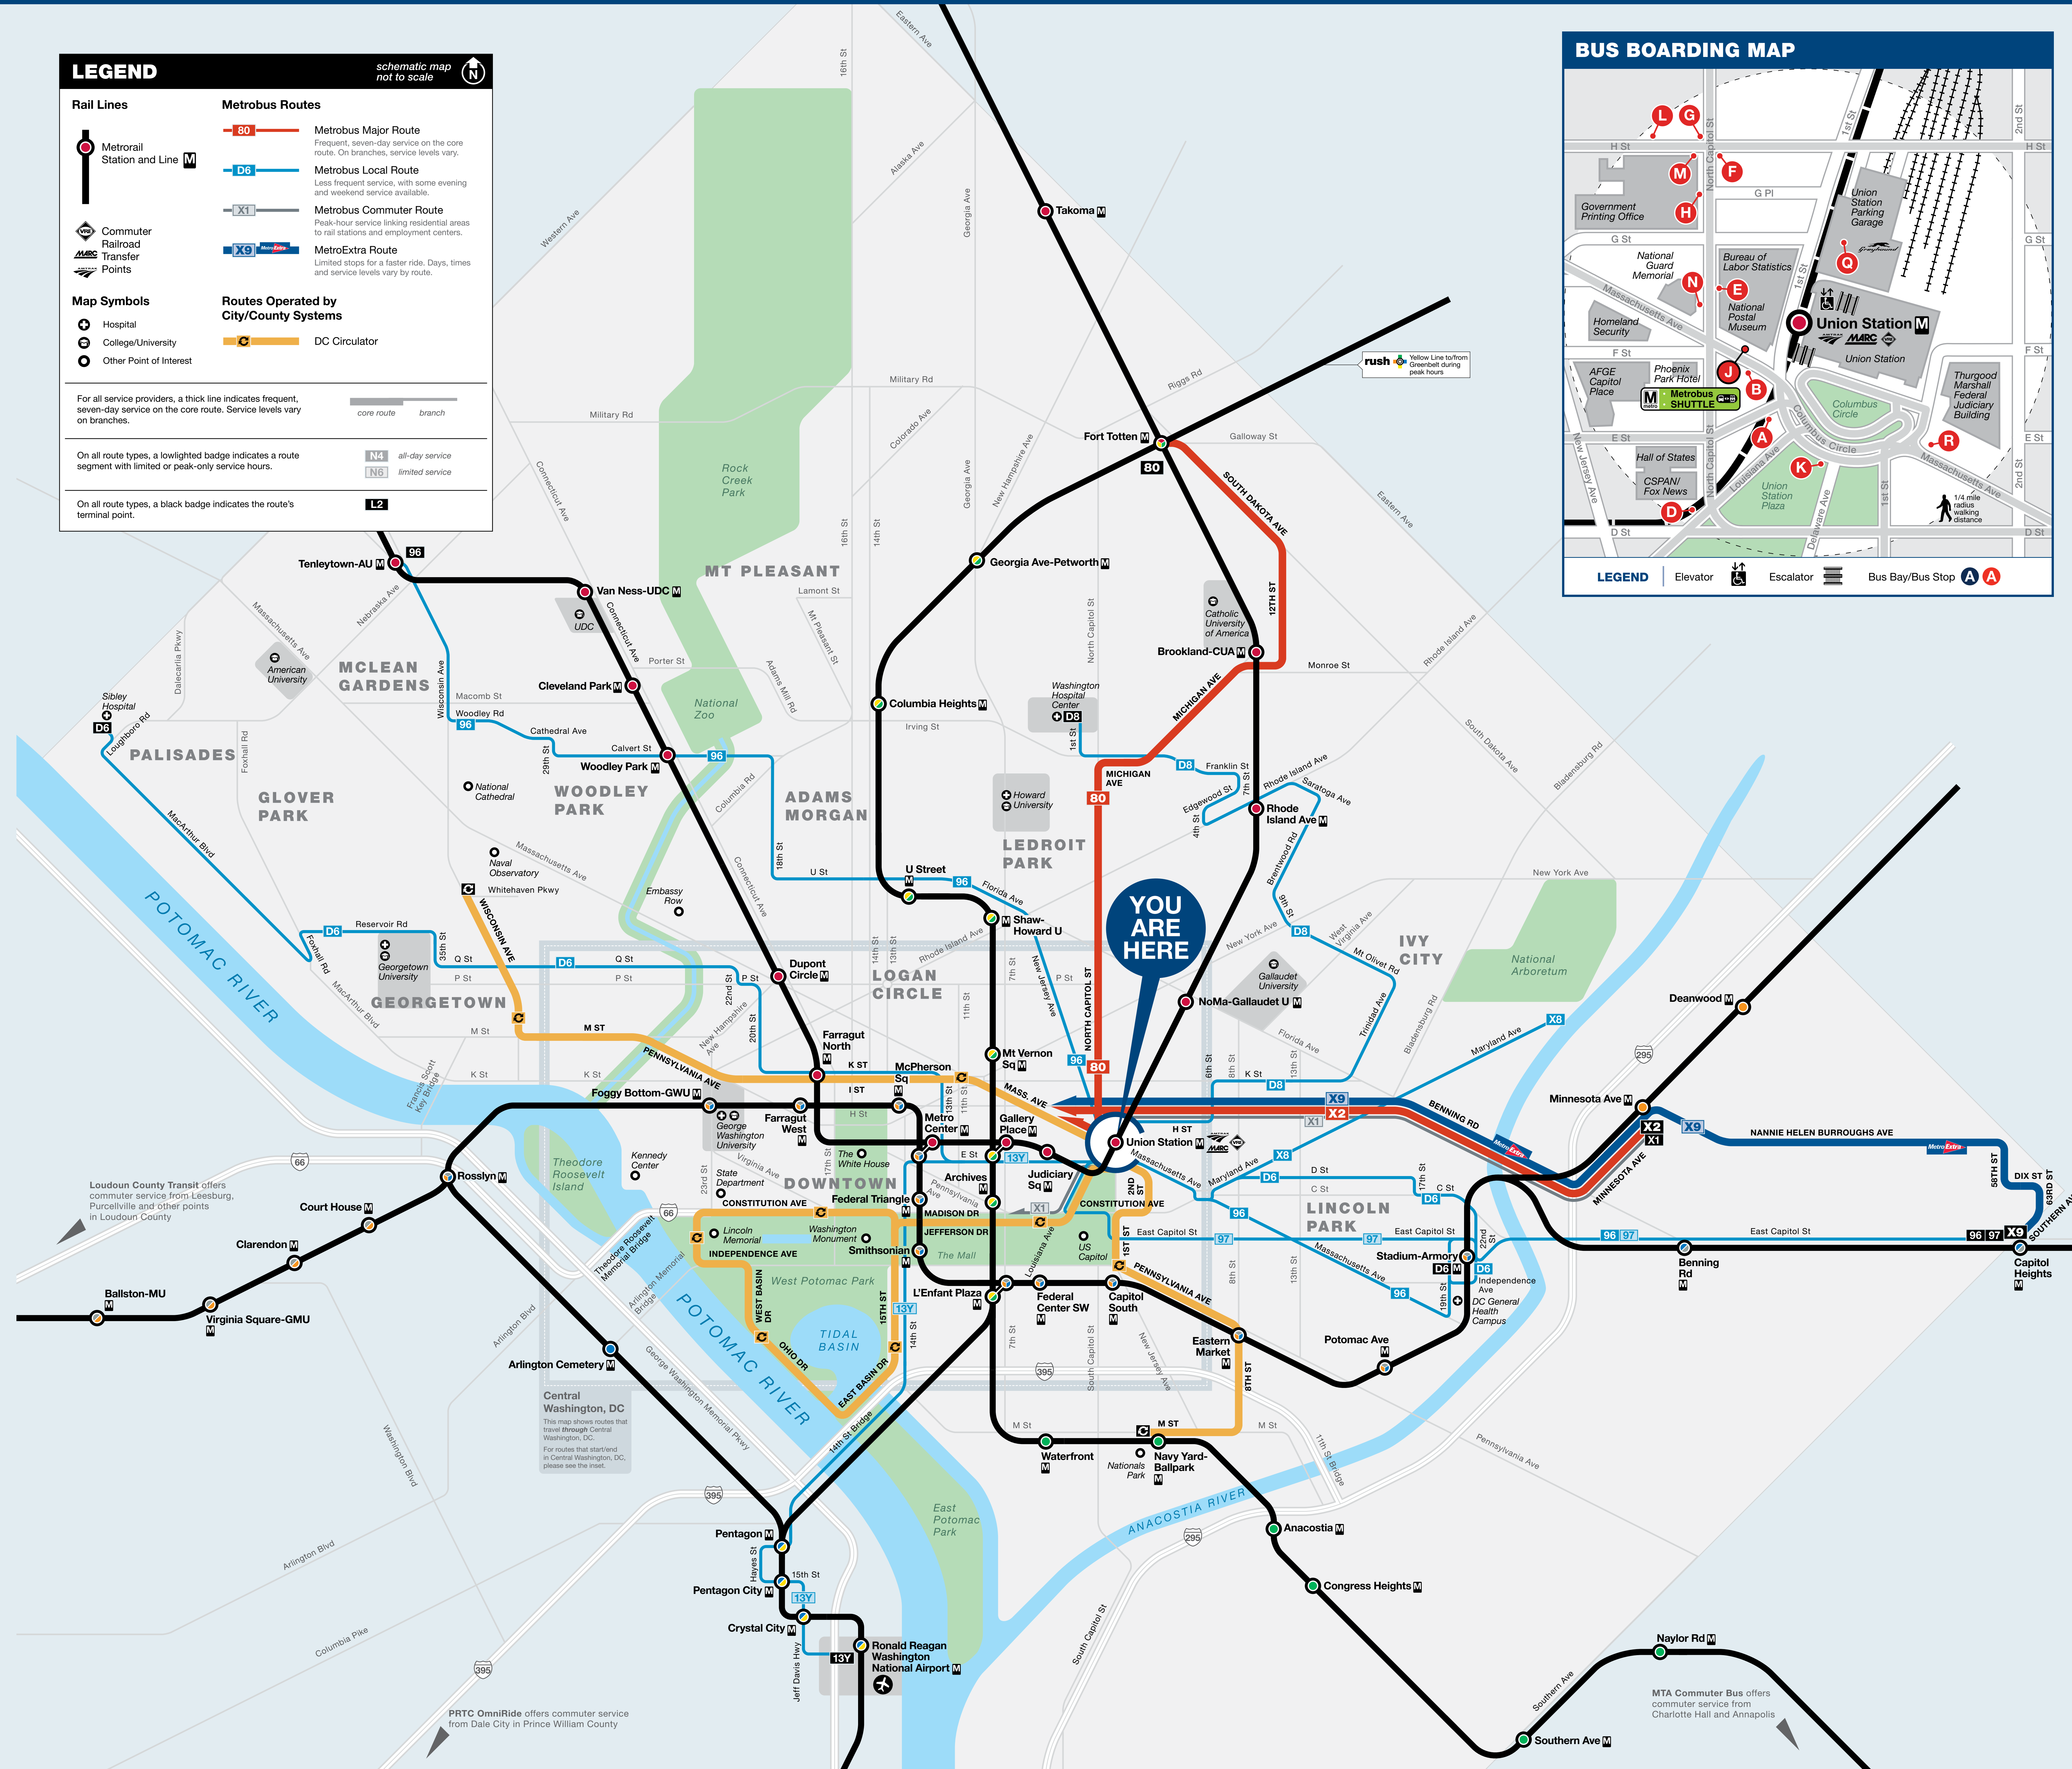

Bus Service from Union Station

LEGEND

Rail Lines

- Metro Station and Line M
- Commuter Railroad Transfer Points

Map Symbols

- Hospital
- College/University
- Other Point of Interest

Metrobus Routes

- 80 Metrobus Major Route
- D6 Metrobus Local Route
- X1 Metrobus Commuter Route
- X9 MetroExtra Route

Routes Operated by City/County Systems

- DC Circulator

For all service providers, a thick line indicates frequent, seven-day service on the core route. Service levels vary on branches.

On all route types, a lowlighted badge indicates a route segment with limited or peak-only service hours.

On all route types, a black badge indicates the route's terminal point.

Legend: core route, branch, all-day service, limited service, terminal point.

BUS SERVICE AND BOARDING LOCATIONS

ROUTE	DESTINATION	BOARD AT BUS STOP	MONDAY TO FRIDAY				SATURDAY		SUNDAY	
			AM RUSH	MIDDAY	PM RUSH	EVENING	DAY	EVENING	DAY	EVENING
ARLINGTON-UNION STATION LINE										
13Y	Ronald Reagan Washington Nat'l Airport	B	--	--	--	--	30*	--	30*	--
NORTH CAPITOL ST LINE										
80	Fort Totten	E F	8-15	15	10	30	30	30	30	30
80	Kennedy Center	G N	14-20	30	20-30	30	30	30	30	30
80	McPherson Sq	G N	14-20	30	20-30	--	--	--	--	--
EAST CAPITOL ST LINE										
96	Tenleytown-AU	J	20	24	21	33	25-30	30-35	30-35	30-35
96	Capitol Heights	B	15-20*	24	21*	25-33	25-30	30-35	30-35	30-35
97	Capitol Heights	B	11-15	--	11-15	--	--	--	--	--
SIBLEY HOSPITAL-STADIUM ARMORY LINE										
D6	Georgetown/Sibley Hospital	A	8-16	30	10-15	30	30	30	35-40	40
D6	Stadium-Armory	B K	8-16	30	10-15	30	30	30	35-40	40
HOSPITAL CENTER LINE										
D8	Washington Hospital Center	B E	12-18	15	15-20	30	20	30	30	30
D8	Rhode Island Ave	B E	--	--	20	--	--	--	--	--
BENNING RD LINE										
X1	Foggy Bottom-GWU	H N	15-21	--	--	--	--	--	--	--
X1	Minnesota Ave	E F	--	--	25	--	--	--	--	--
BENNING RD-H ST LINE										
X2	Lafayette Square/Gallery Place	L	6-11	8-9	5-10	15-30	10-12	15-20	12-13	15-20
X2	Minnesota Ave	M	6-11	8-9	5-10	15-30	10-12	15-20	12-13	15-20
MARYLAND AVE LINE										
X8	Carver Terrace	B	14	40	20	40	40	40	40	40
BENNING RD-H ST METROEXTRA										
X9	Metro Center	L	15-18	--	16	--	--	--	--	--
X9	Capitol Heights	M	15-20	--	16	--	--	--	--	--
DC CIRCULATOR										
C	Georgetown	O N	10	10	10	10	10	10	10	10
C	National Mall	A	10	10	10	--	10	--	10	--
C	Navy Yard-Ballpark	R	10	10	10	10	10	--	--	--
LCT-LOUDOUN COUNTY TRANSIT										
LCT	Purcellville	M	--	--	3-20	--	--	--	--	--
PRTC OMNIride										
C	Dale City	D	--	--	1 trip	--	--	--	--	--

NOTE: The lettered red discs in the table and on the boarding map identify bus stops near this station. The letters ARE NOT displayed at the actual bus stops.

* Operates only until 7 am, before Metrorail begins service.

• AM and PM Weekday Rush trips end at Stadium-Armory.