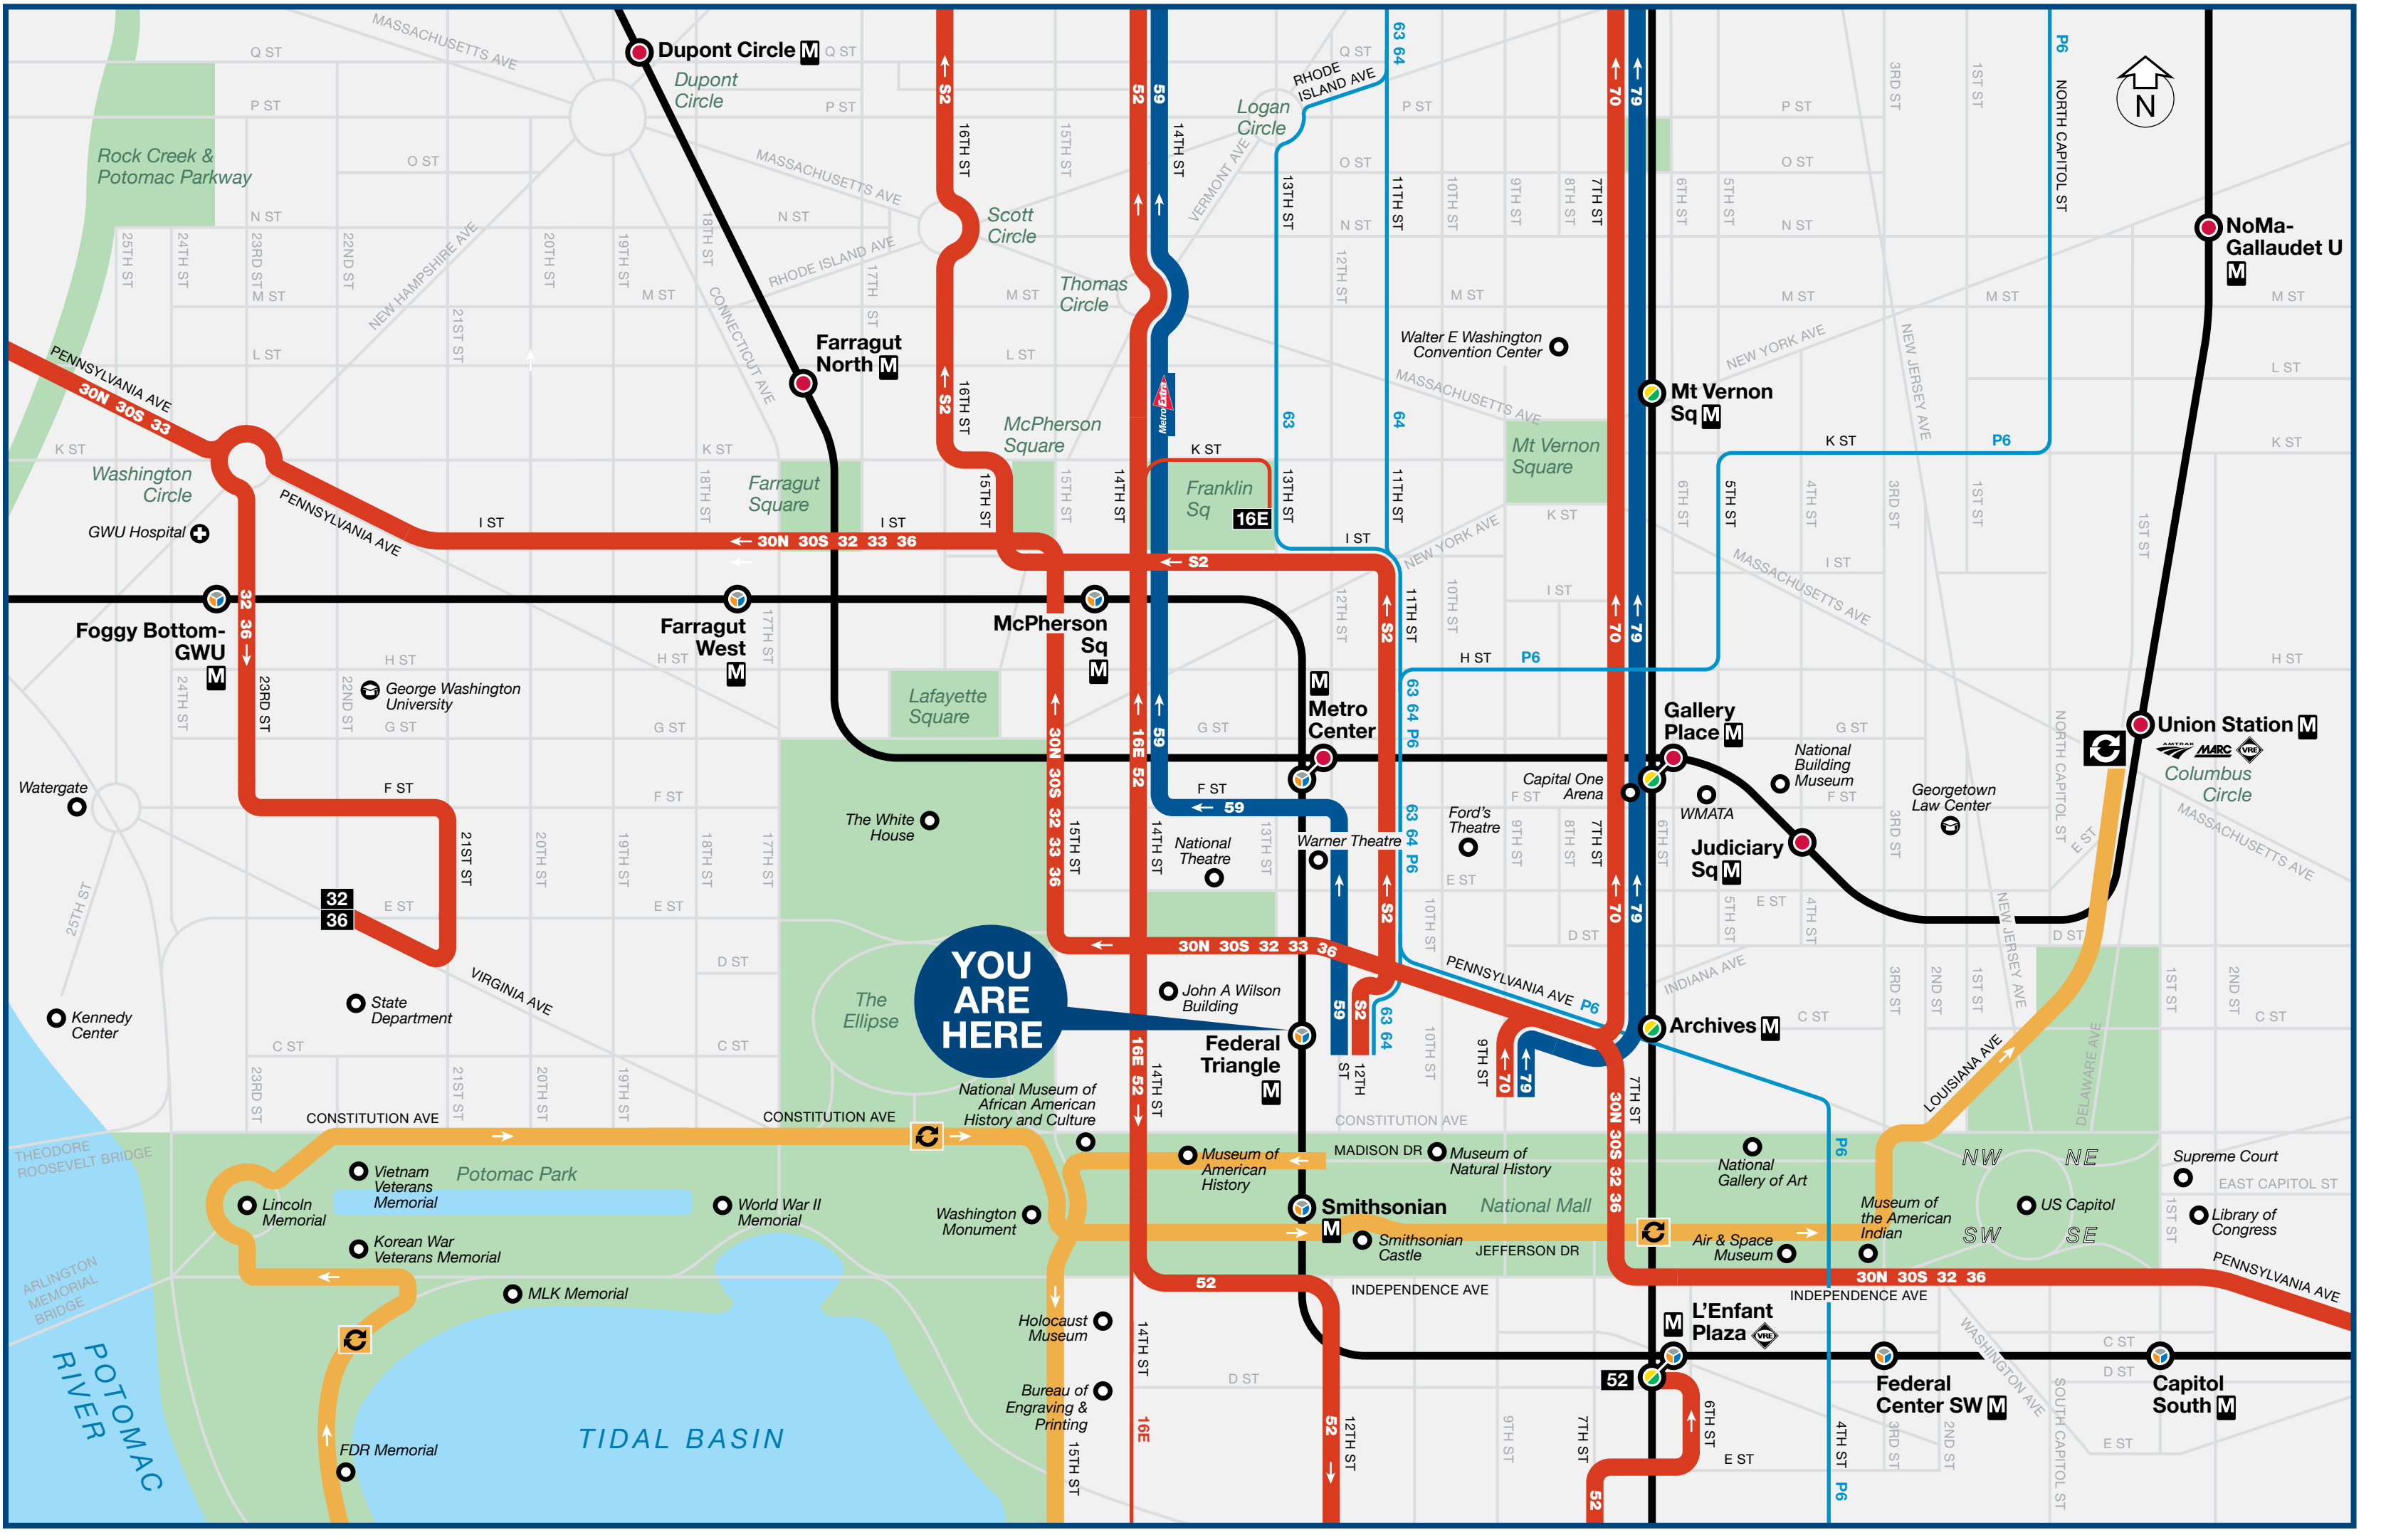

CENTRAL WASHINGTON DC

information wmata.com | 202-637-7000 | 202-638-3780

PHONE TTY

Para busETA y información general, llame al 202-637-7000 (TTY 202-638-3780) o visite wmata.com.

metroAlerts

Sign up today at wmata.com/MetroAlerts

Metro is accessible. Metro es accesible. 메트로는 접속 가능합니다.