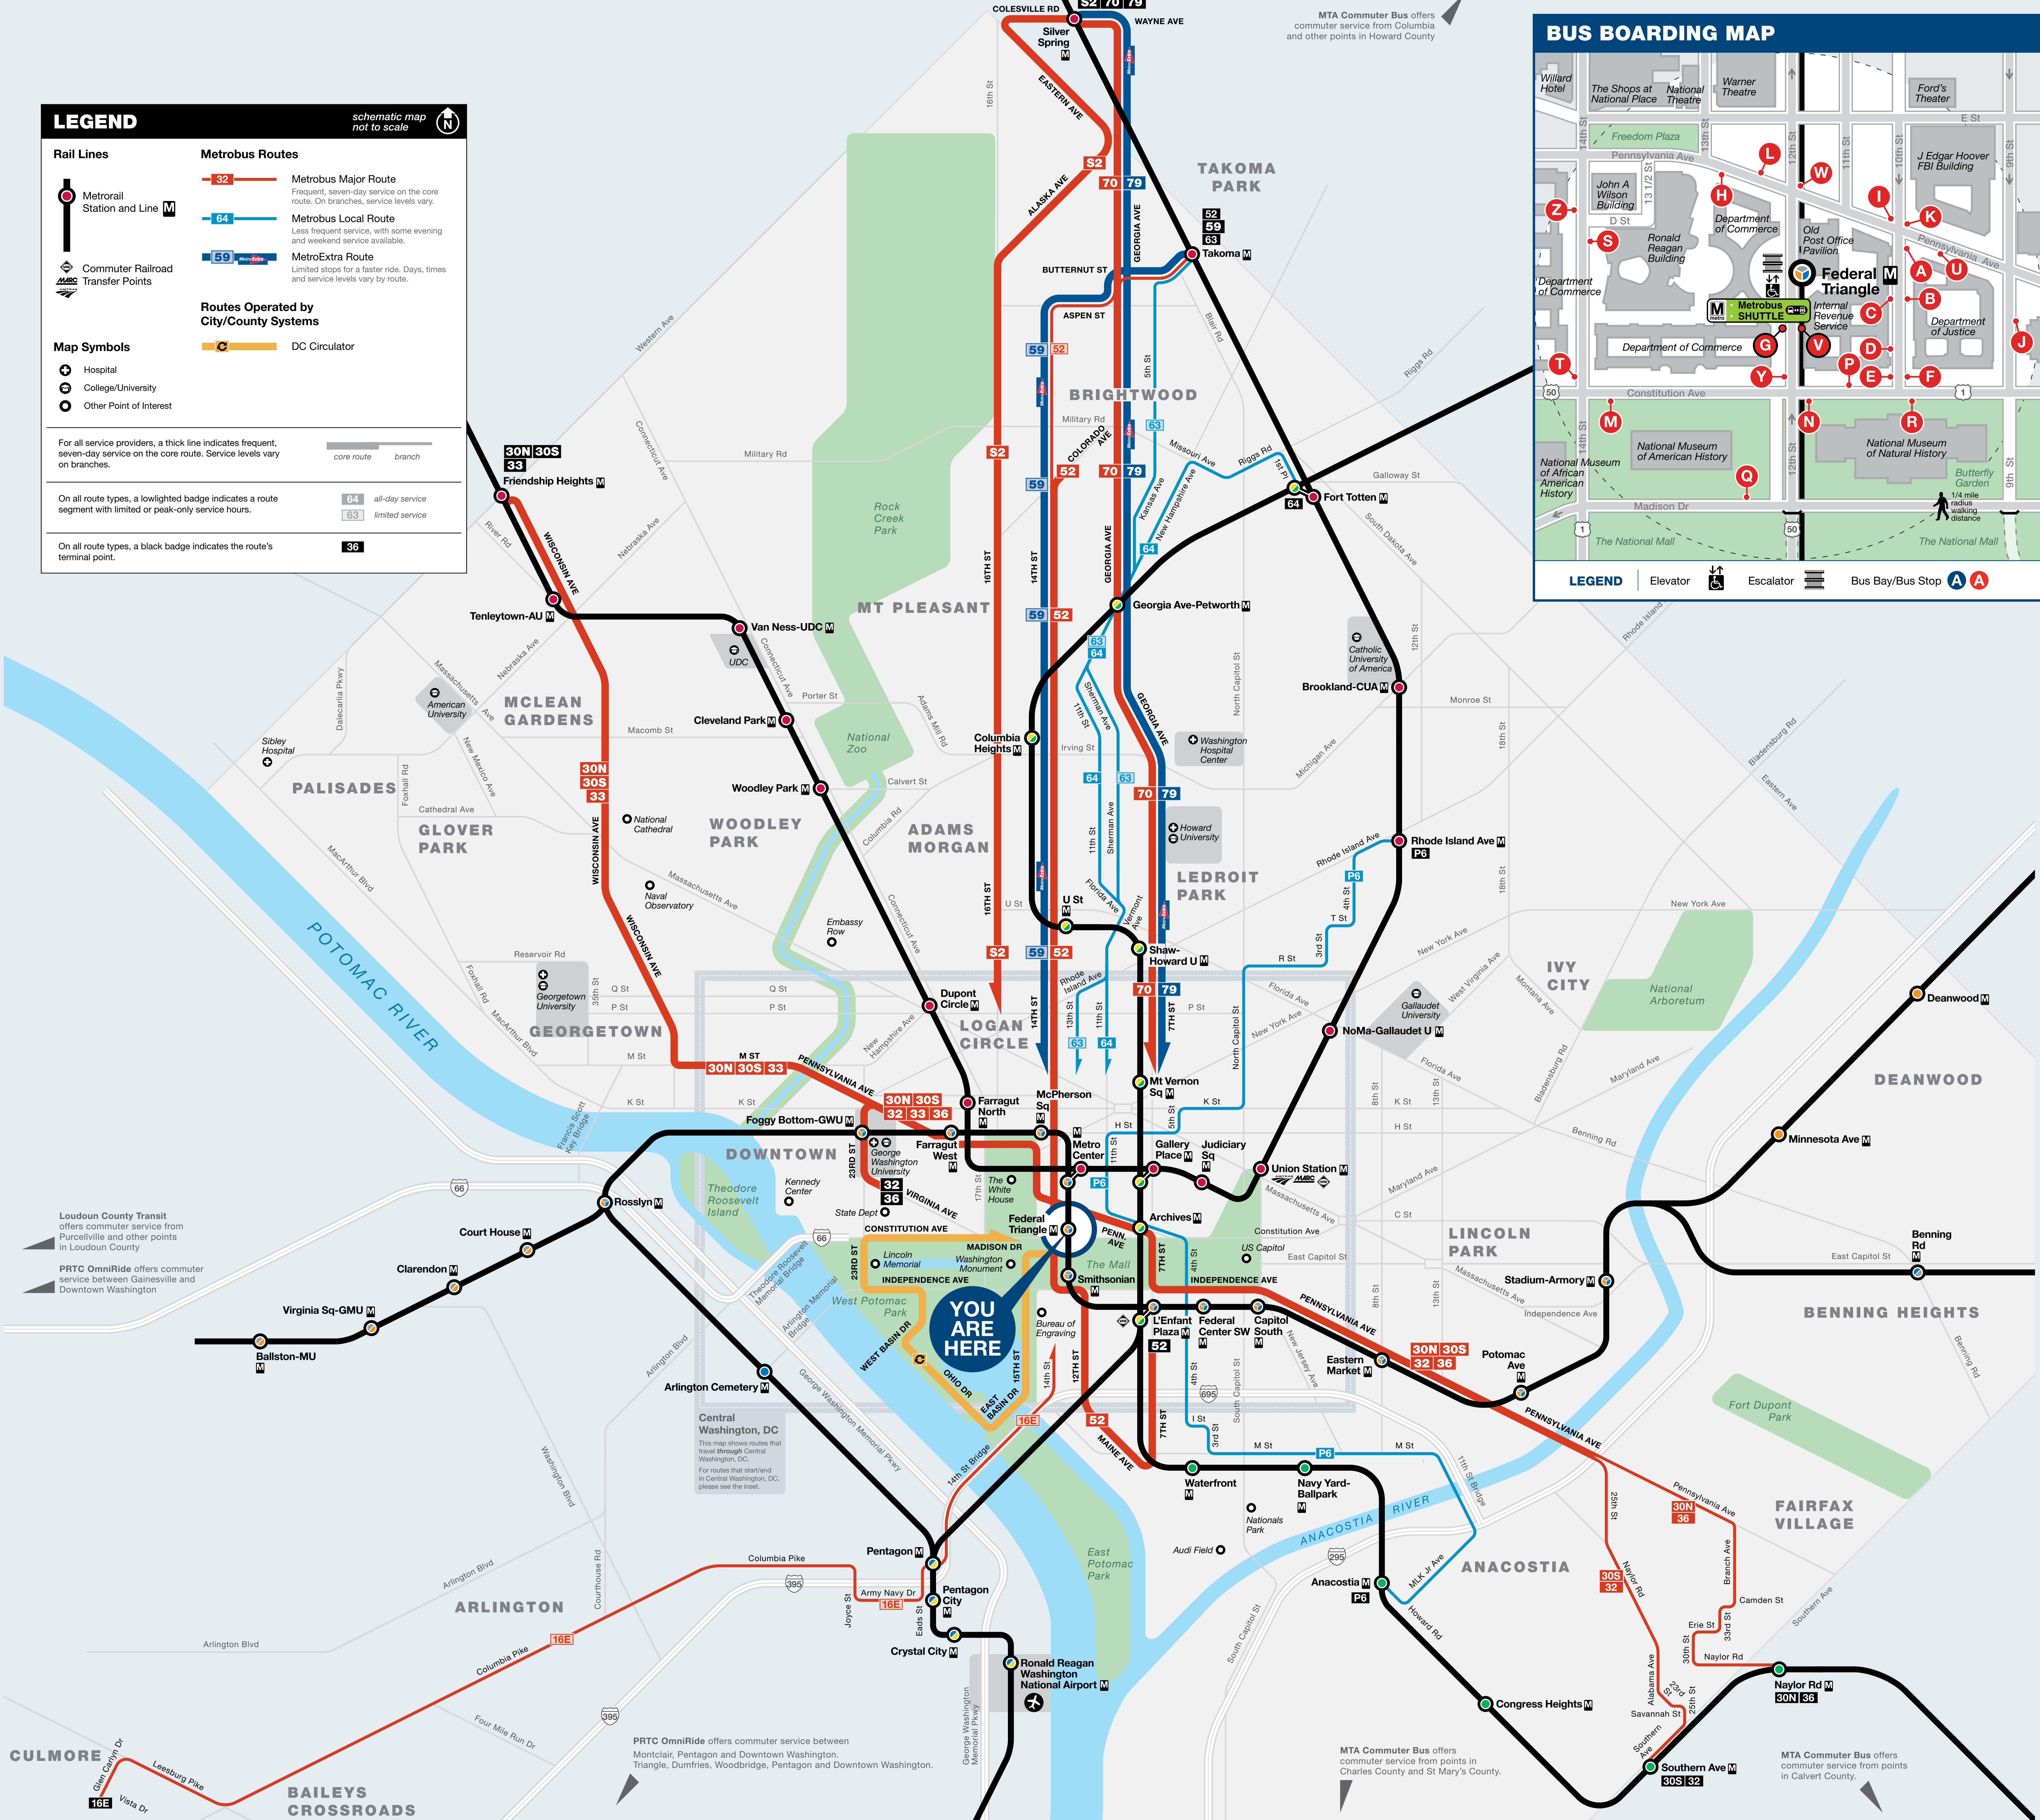

DC CIRCULATOR

LCT - LOUDOUN COUNTY TRANSIT

For boarding information and bus service frequency go to loudoun.gov/bus

MTA COMMUTER BUS

For boarding information and bus service frequency go to mta.maryland.gov/commuter-bus

OMNIRIDE

For boarding information and bus service frequency go to omniride.com

Metrobus Shuttle to Smithsonian to Metro Center

During track work and/or rail shutdown events, this bus stop will also be served by Metro shuttle buses.

NOTE: The lettered red discs in the table and on the boarding map identify bus stops near this station. The letters ARE NOT displayed at the actual bus stops.

- Early morning service only.
- ** Late night service only.
- ** Certain trips extend to Takoma M during this time period.