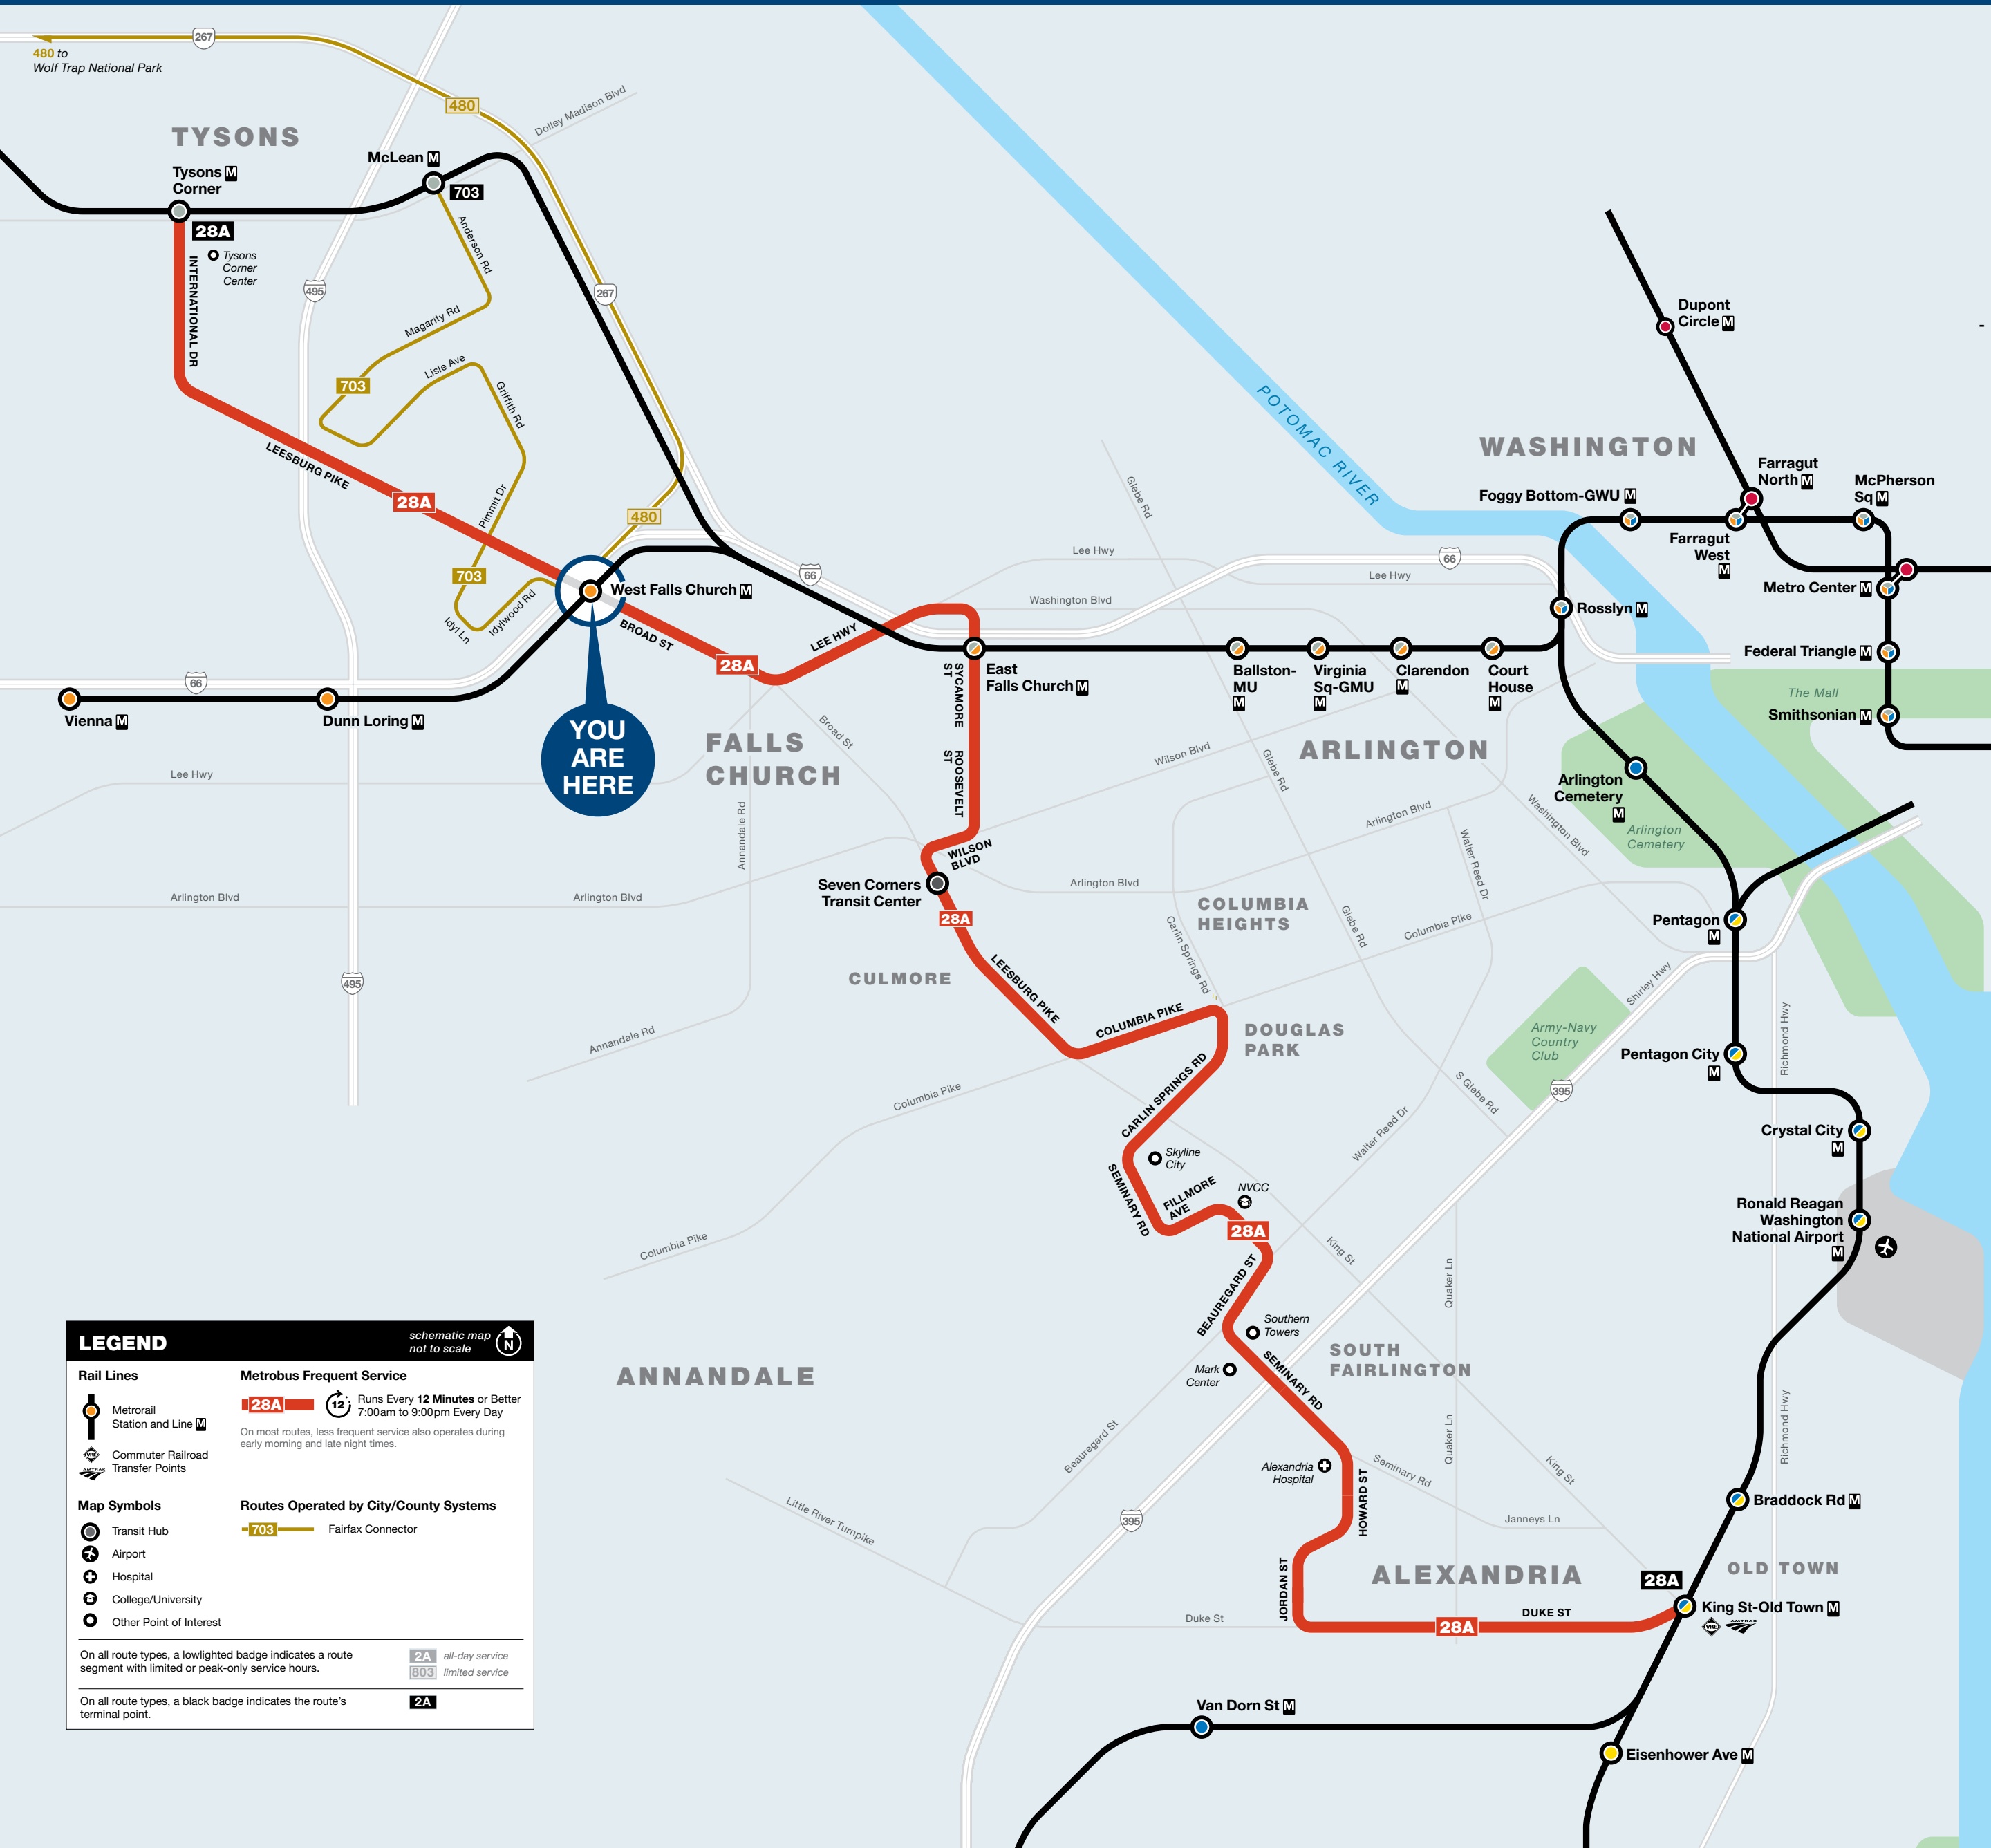

Bus Service from West Falls Church

BUS SERVICE FREQUENCY

Frequent service is available on the line shown below.
 Buses run frequently every day between 7:00am and 9:00pm. Less frequent service runs at early morning and late night times.

The table shows approximate minutes between buses; check schedules for full details.

NORTHSIDE

ROUTE	DESTINATION	BOARD AT BUS STOP	MONDAY TO FRIDAY				SATURDAY		SUNDAY	
			AM RUSH	MIDDAY	PM RUSH	EVENING	DAY	EVENING	DAY	EVENING
FAIRFAX CONNECTOR										
480	Wolf Trap National Park	E	#	#	#	#	#	#	#	
LOUDOUN COUNTY TRANSIT										
902	Broad Run Farms	F	--	--	3 trips	--	--	--	--	

Service begins two hours prior to each performance at Wolf Trap Filene Center. Buses leave every 20 minutes and the last bus leaves at showtime.

SOUTHSIDE

ROUTE	DESTINATION	BOARD AT BUS STOP	MONDAY TO FRIDAY				SATURDAY		SUNDAY	
			AM RUSH	MIDDAY	PM RUSH	EVENING	DAY	EVENING	DAY	EVENING
LEESBURG PIKE LINE										
28A	Tysons Corner M	D	12	12	12	12-30	12	12-30	12	12-30
28A	King St-Old Town M	C	12	12	12	12-30	12	12-30	12	12-30
FAIRFAX CONNECTOR										
703	McLean M	B	30	60	30	60	60	60	--	--

During track work and/or rail shutdown events, this bus stop will also be served by Metro shuttle buses.

BUS BOARDING MAP