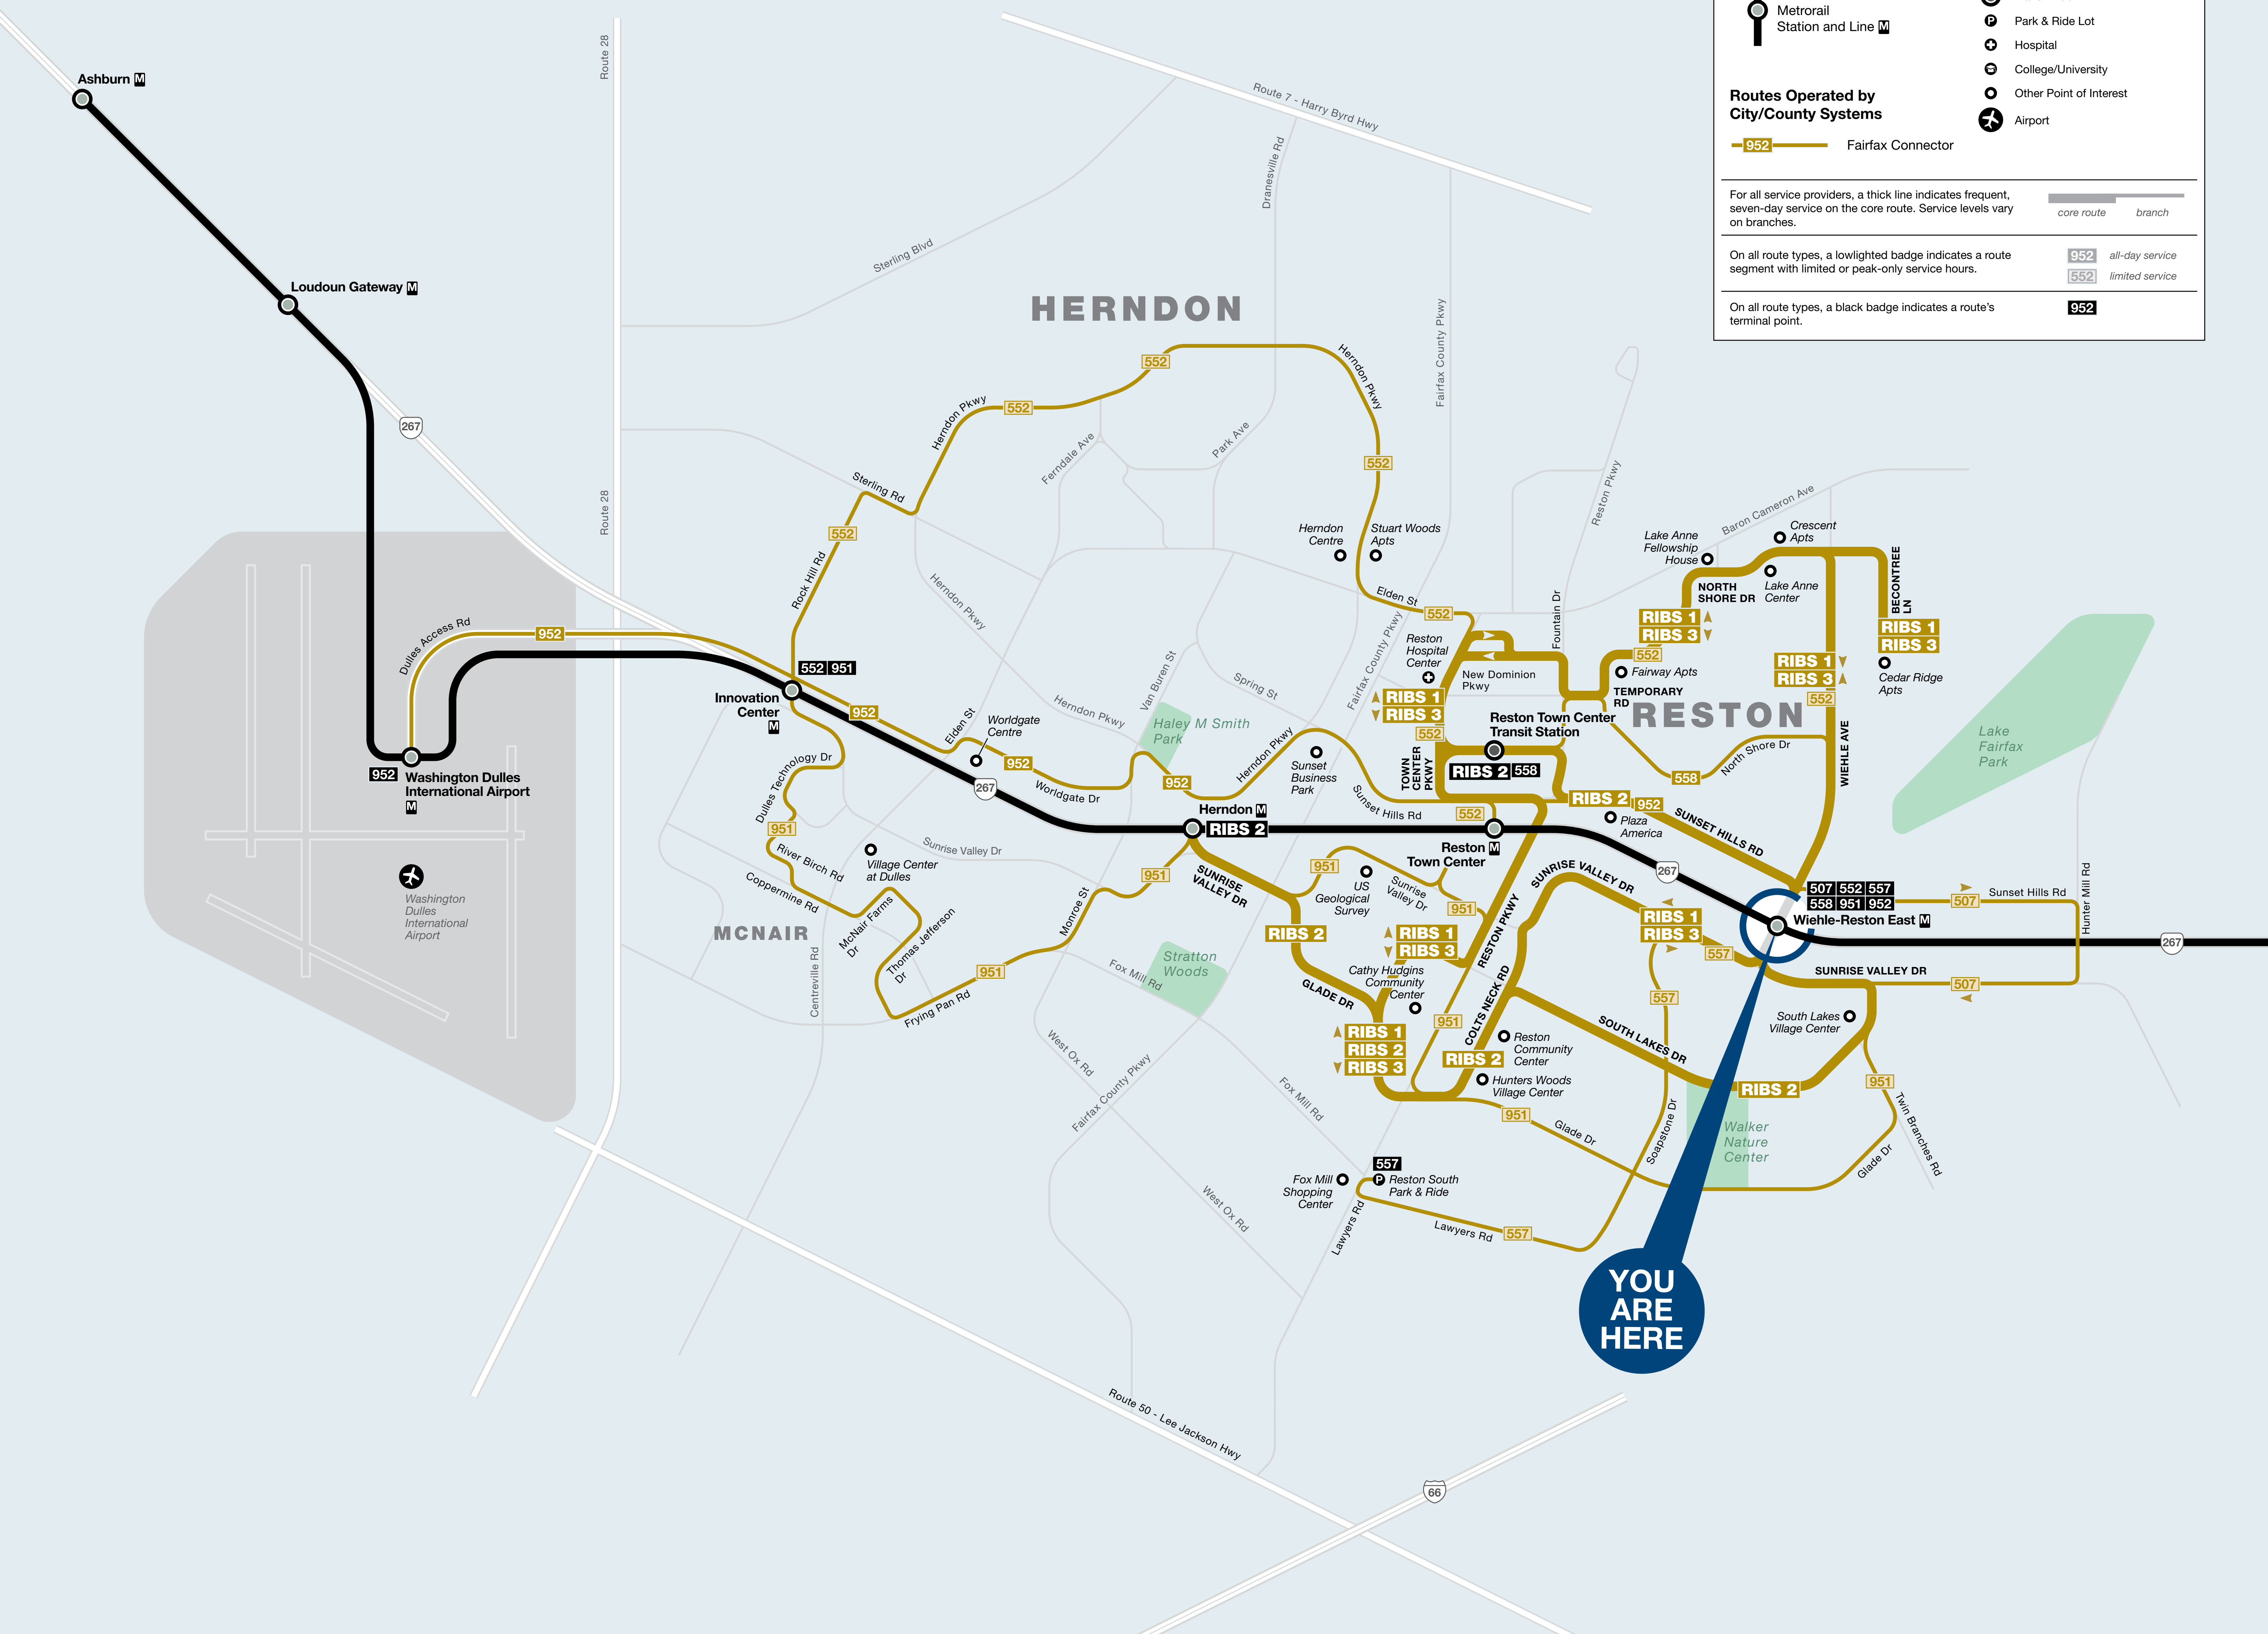

# Bus Service from Wiehle-Reston East

**LEGEND** schematic map not to scale

**Rail Lines**

- MetroRail Station and Line M

**Map Symbols**

- Transit Hub
- Park & Ride Lot
- Hospital
- College/University
- Other Point of Interest
- Airport

**Routes Operated by City/County Systems**

- 952 Fairfax Connector

For all service providers, a thick line indicates frequent, seven-day service on the core route. Service levels vary on branches.

On all route types, a lowlighted badge indicates a route segment with limited or peak-only service hours.

On all route types, a black badge indicates a route's terminal point.

core route branch

952 all-day service  
552 limited service  
952

## BUS BOARDING MAP

ROUTE	DESTINATION	BOARD AT BUS STOP	MONDAY TO FRIDAY				SATURDAY		SUNDAY	
			AM RUSH	MIDDAY	PM RUSH	EVENING	DAY	EVENING	DAY	EVENING
<b>FAIRFAX CONNECTOR</b>										
RIBS 1	Lake Anne - Hunters Woods	B	24	24	24	60	20	60	30	60
RIBS 2	Herndon - South Lakes Drive	J	20	30	20	30	20	30	30	30
RIBS 2	Reston Town Center Transit Station	K	20	30	20	30	20	30	30	30
RIBS 3	Hunters Woods - Lake Anne	C	24	24	24	60	20	60	30	60