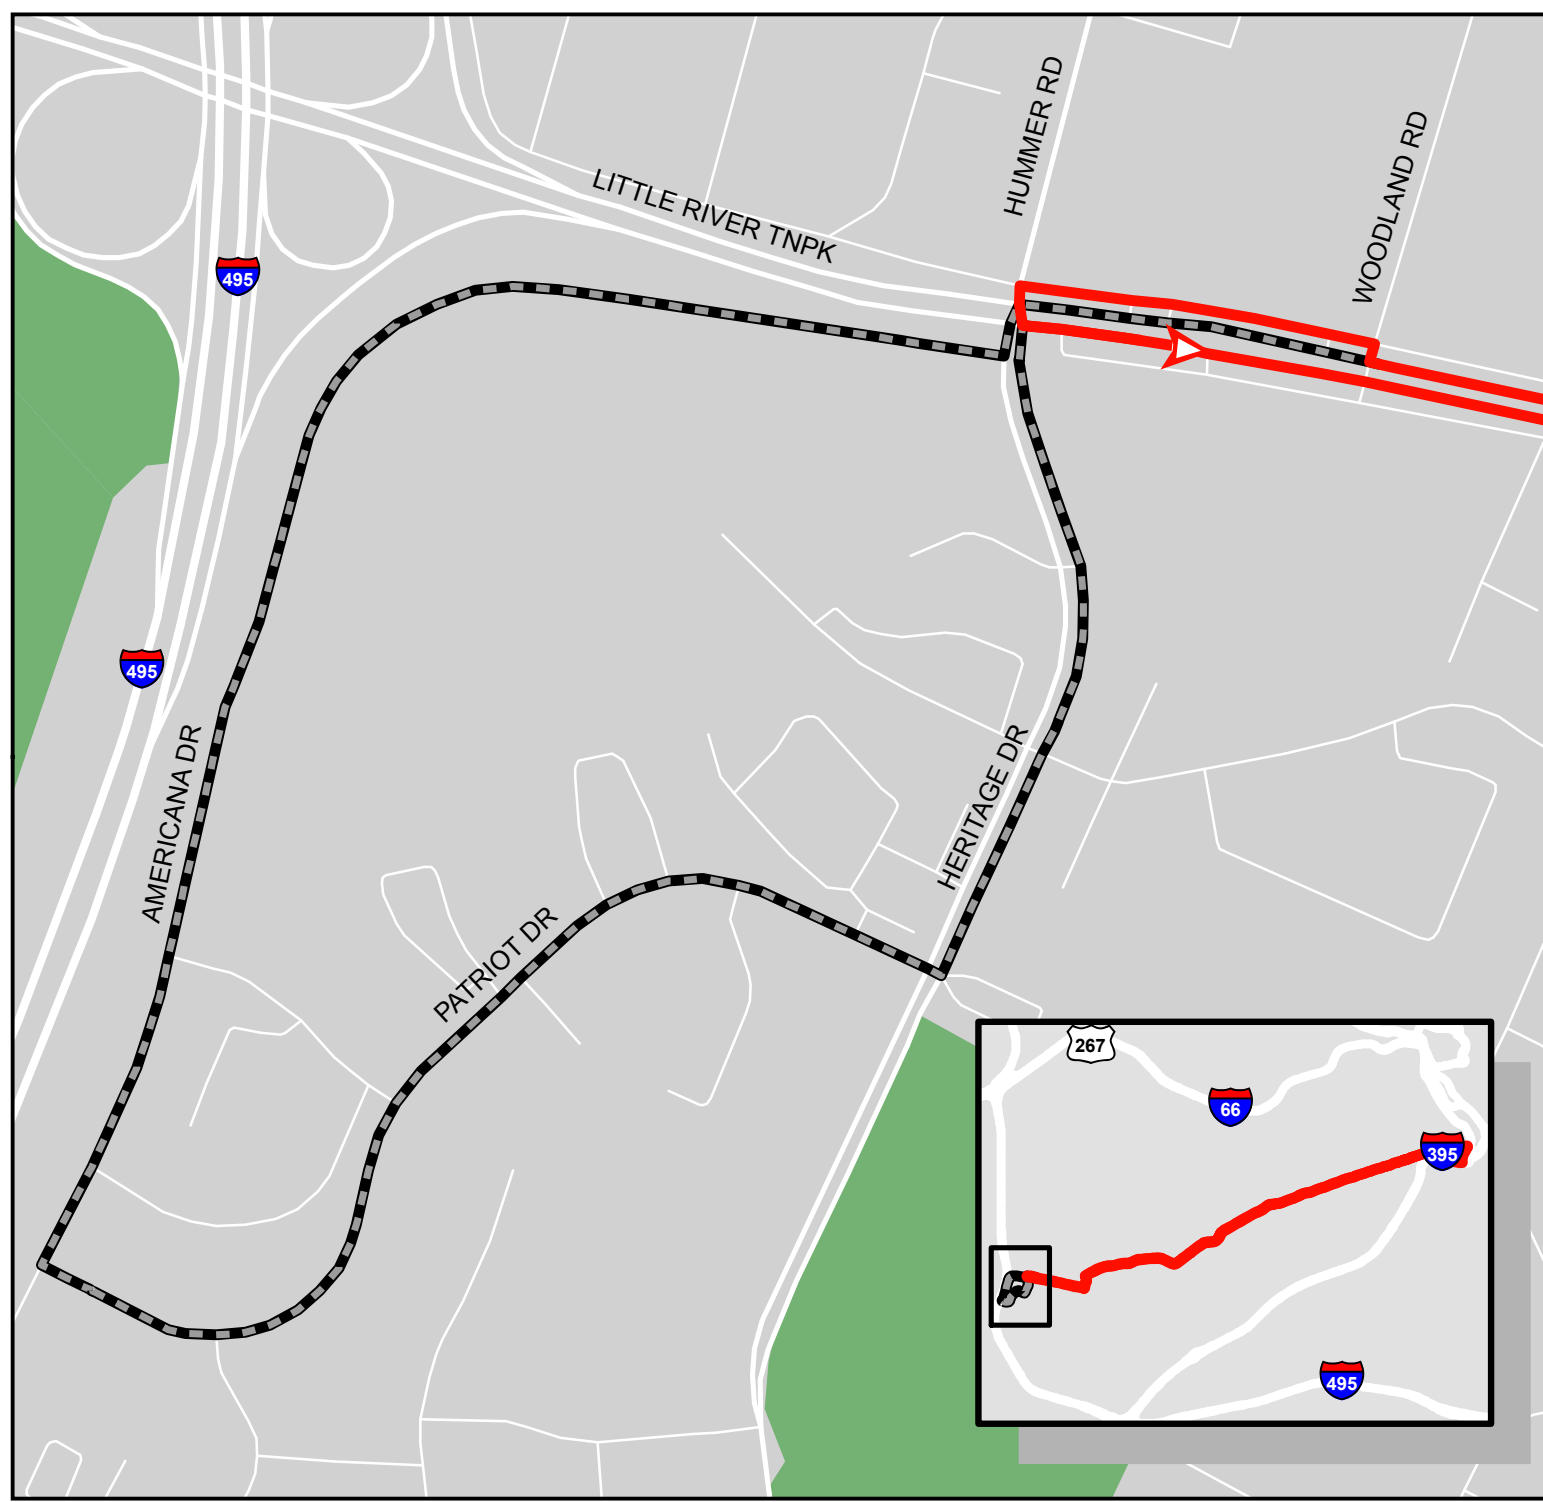

# Metrobus Snow Detour Map

**16A**

Columbia Pike Line

### Legend

- 16A Snow Detour
- Not Served During Snow
- Roads
- Parks

WINTER 2021-2022