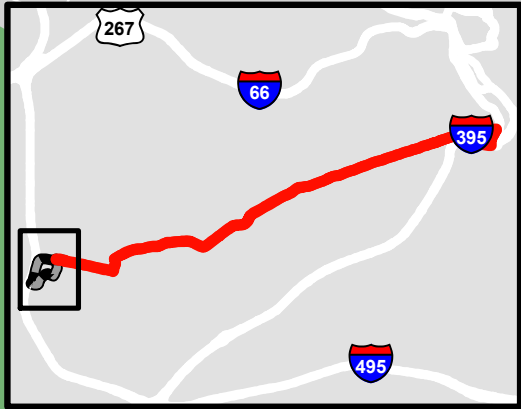

# Metrobus Snow Detour Map

**16A**

Columbia Pike Line

### Legend

- 16A Snow Detour
- Not Served During Snow
- Roads
- Parks

WINTER 2021-2022