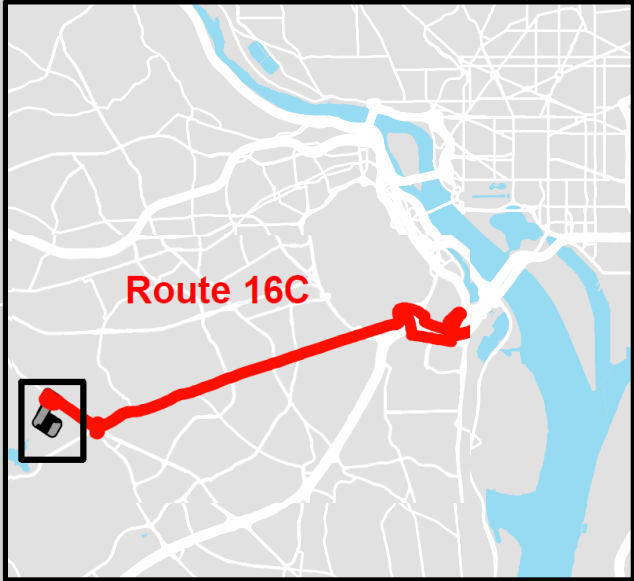

Metrobus Snow Detour Map

16C

Columbia Pike Line

Legend

-  Rt 16C
-  Not Served During Snow

WINTER 2021-2022