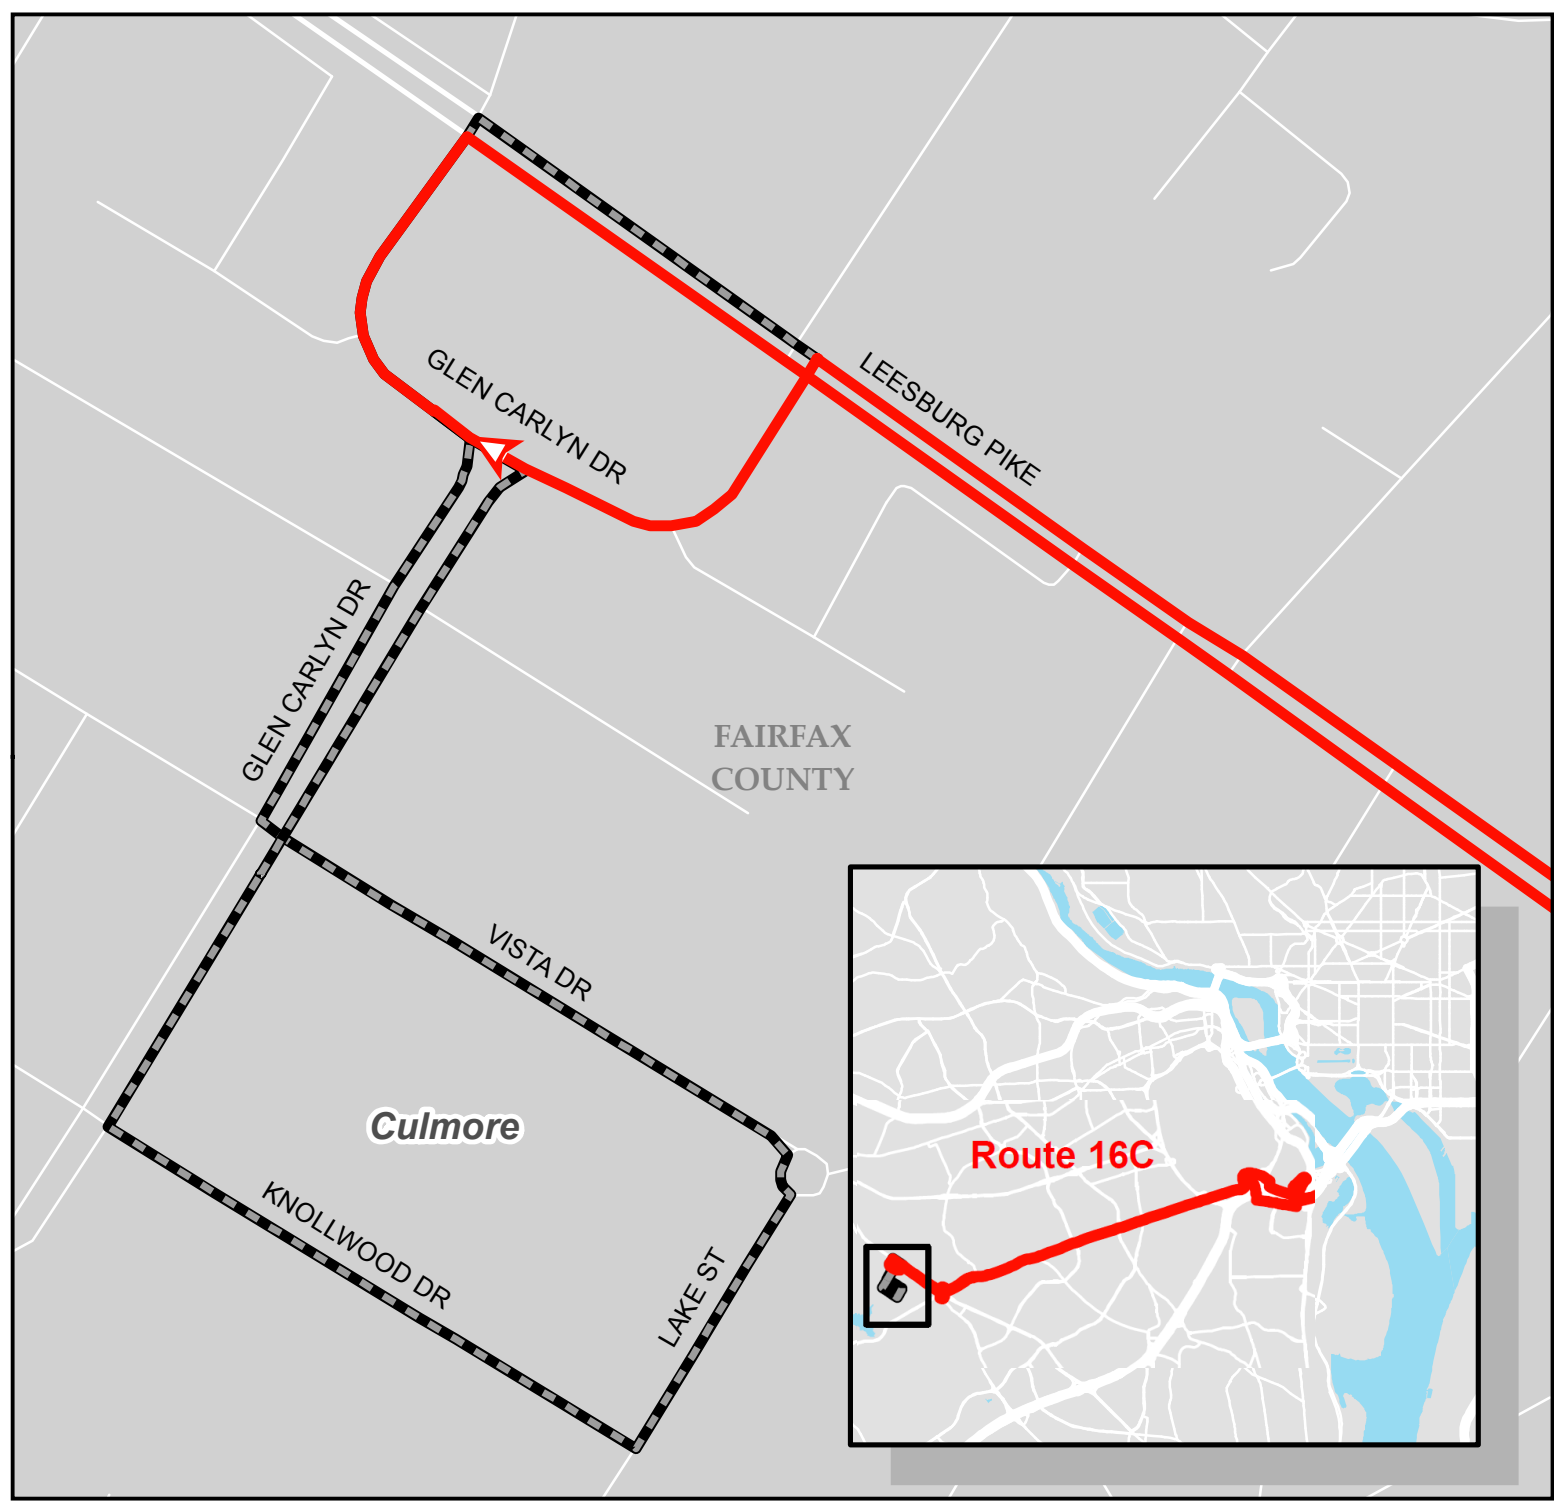

Metrobus Snow Detour Map

16C

Columbia Pike Line

Legend

-  Rt 16C
-  Not Served During Snow

WINTER 2021-2022