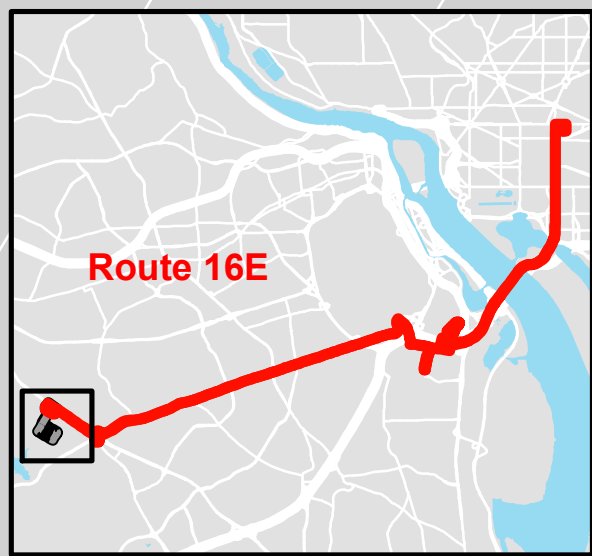

Metrobus Snow Detour Map

16E
Columbia Pike Line

Legend

-  Rt 16E
-  Not Served During Snow

0 0.05 0.1 Miles

WINTER 2020-2021