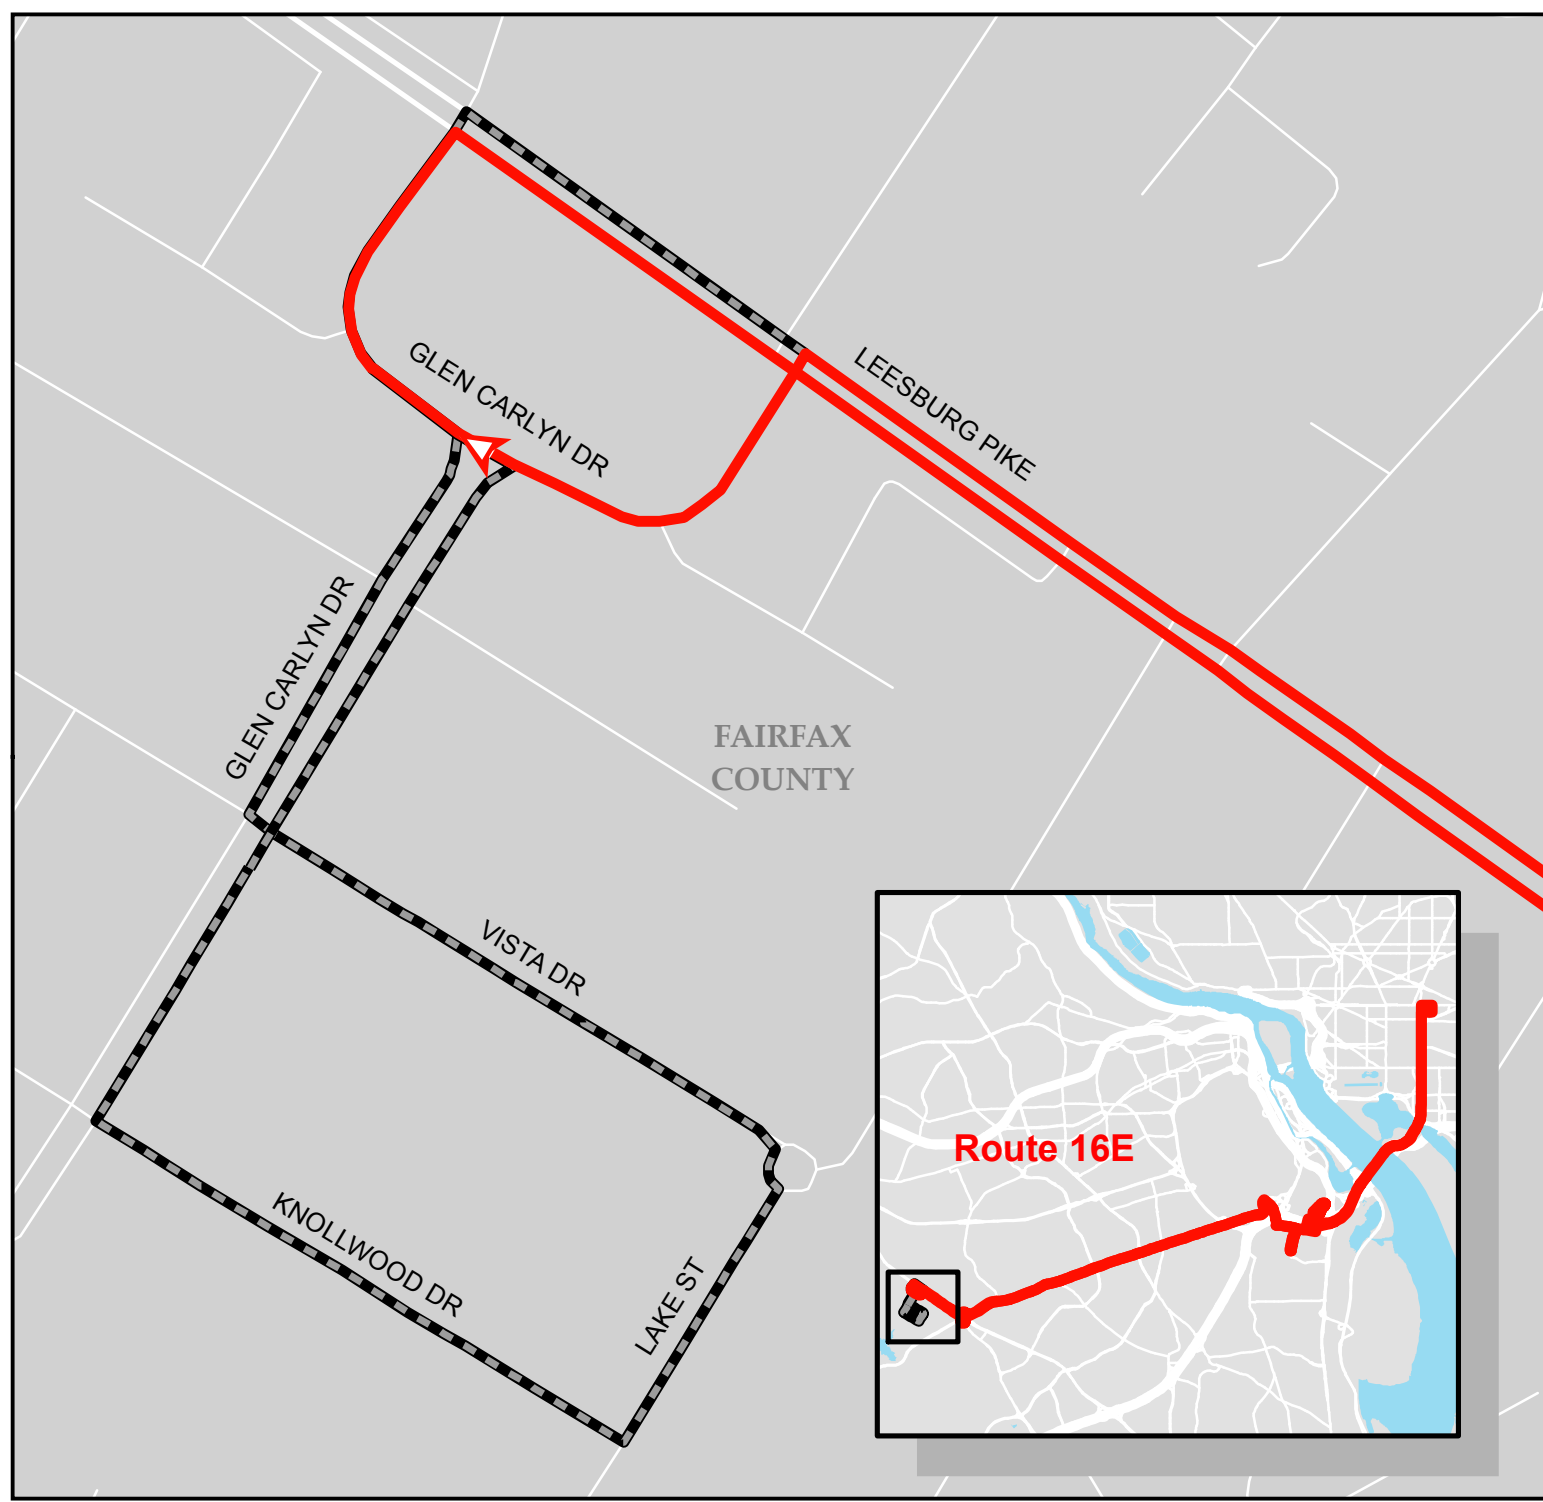

Metrobus Snow Detour Map

16E
Columbia Pike Line

Legend

-  Rt 16E
-  Not Served During Snow

0 0.05 0.1 Miles

WINTER 2020-2021