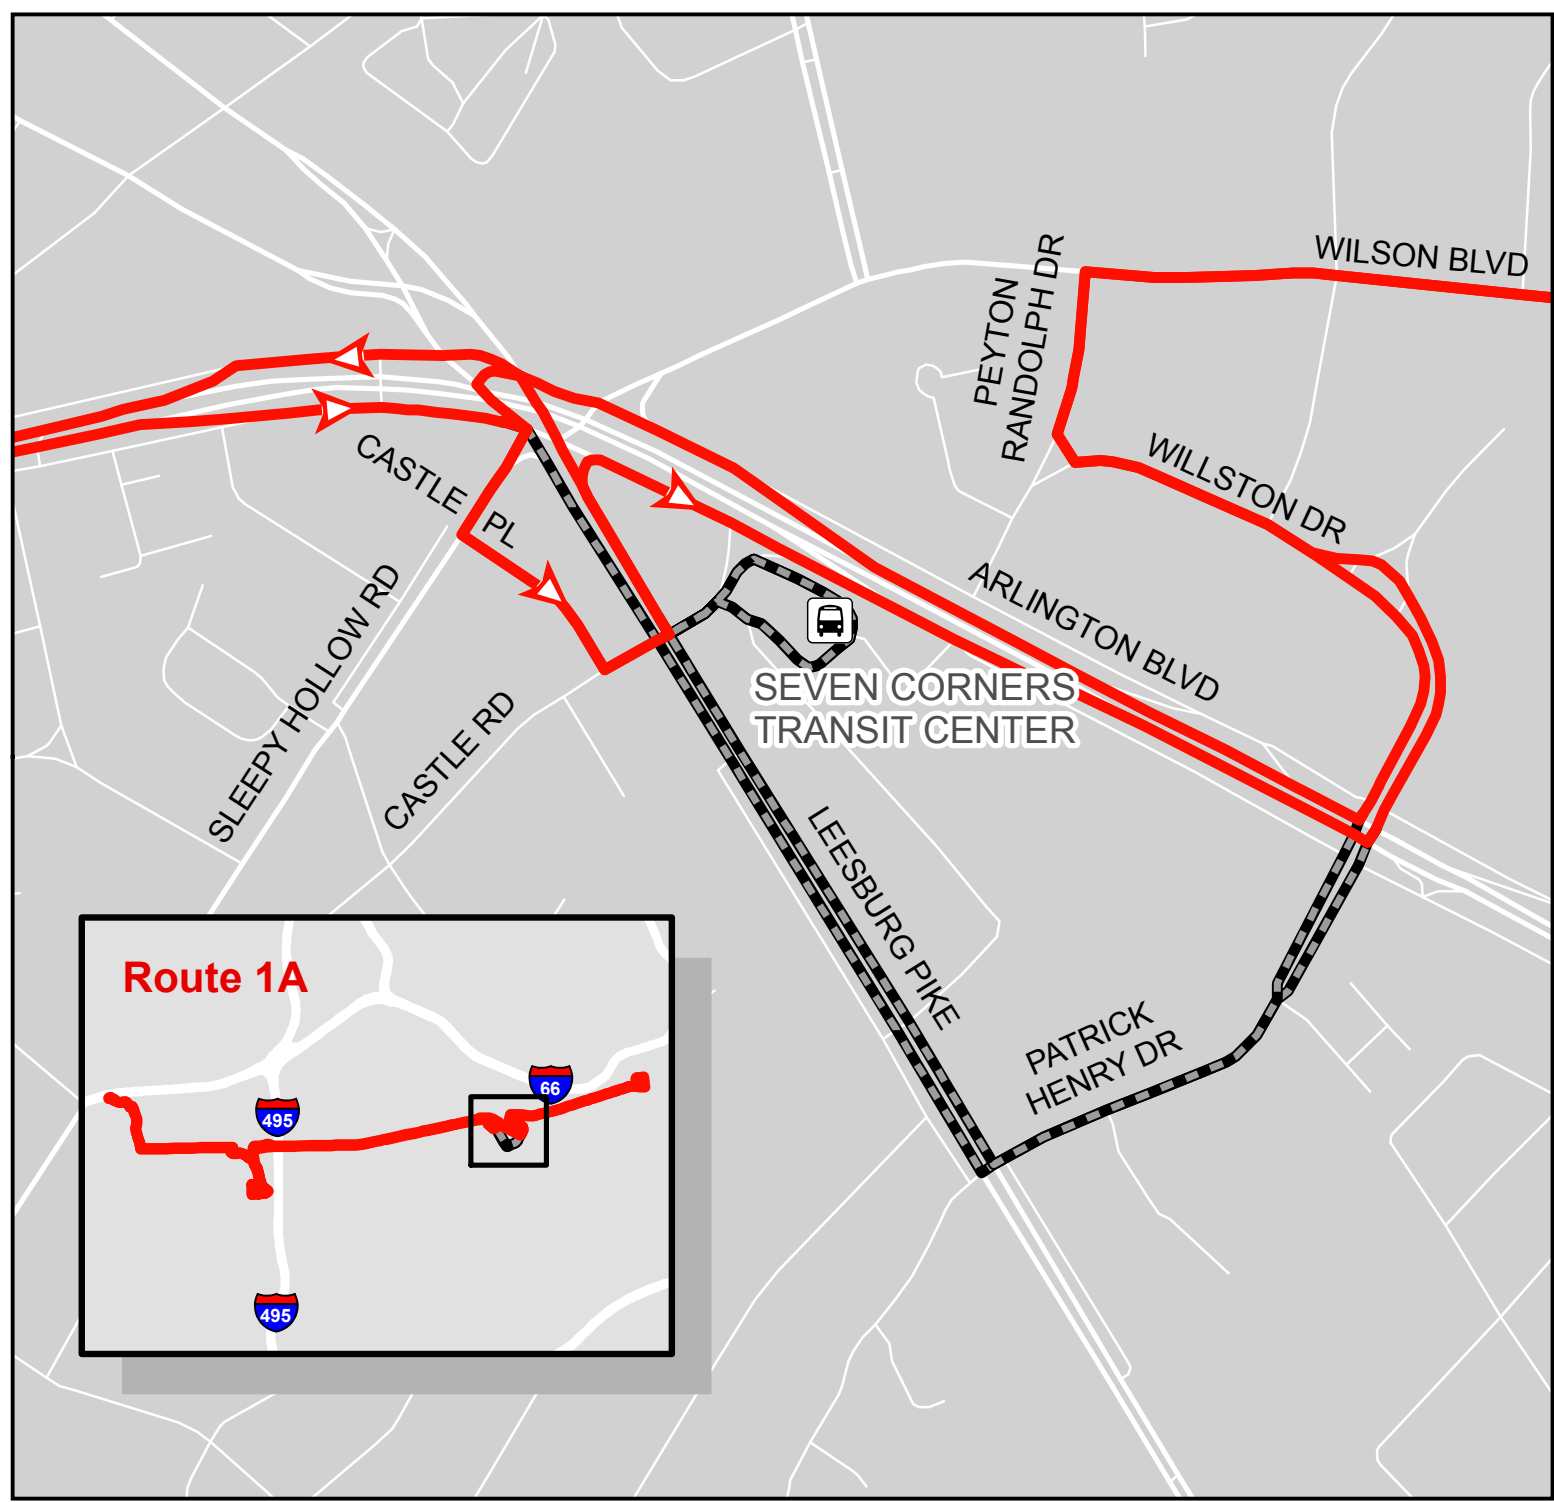

Metrobus Snow Detour Map

1A

Wilson Blvd-Vienna Line

Legend

-  1A Snow Detour
-  Not Served During Snow
-  Roads

Winter 2020-2021