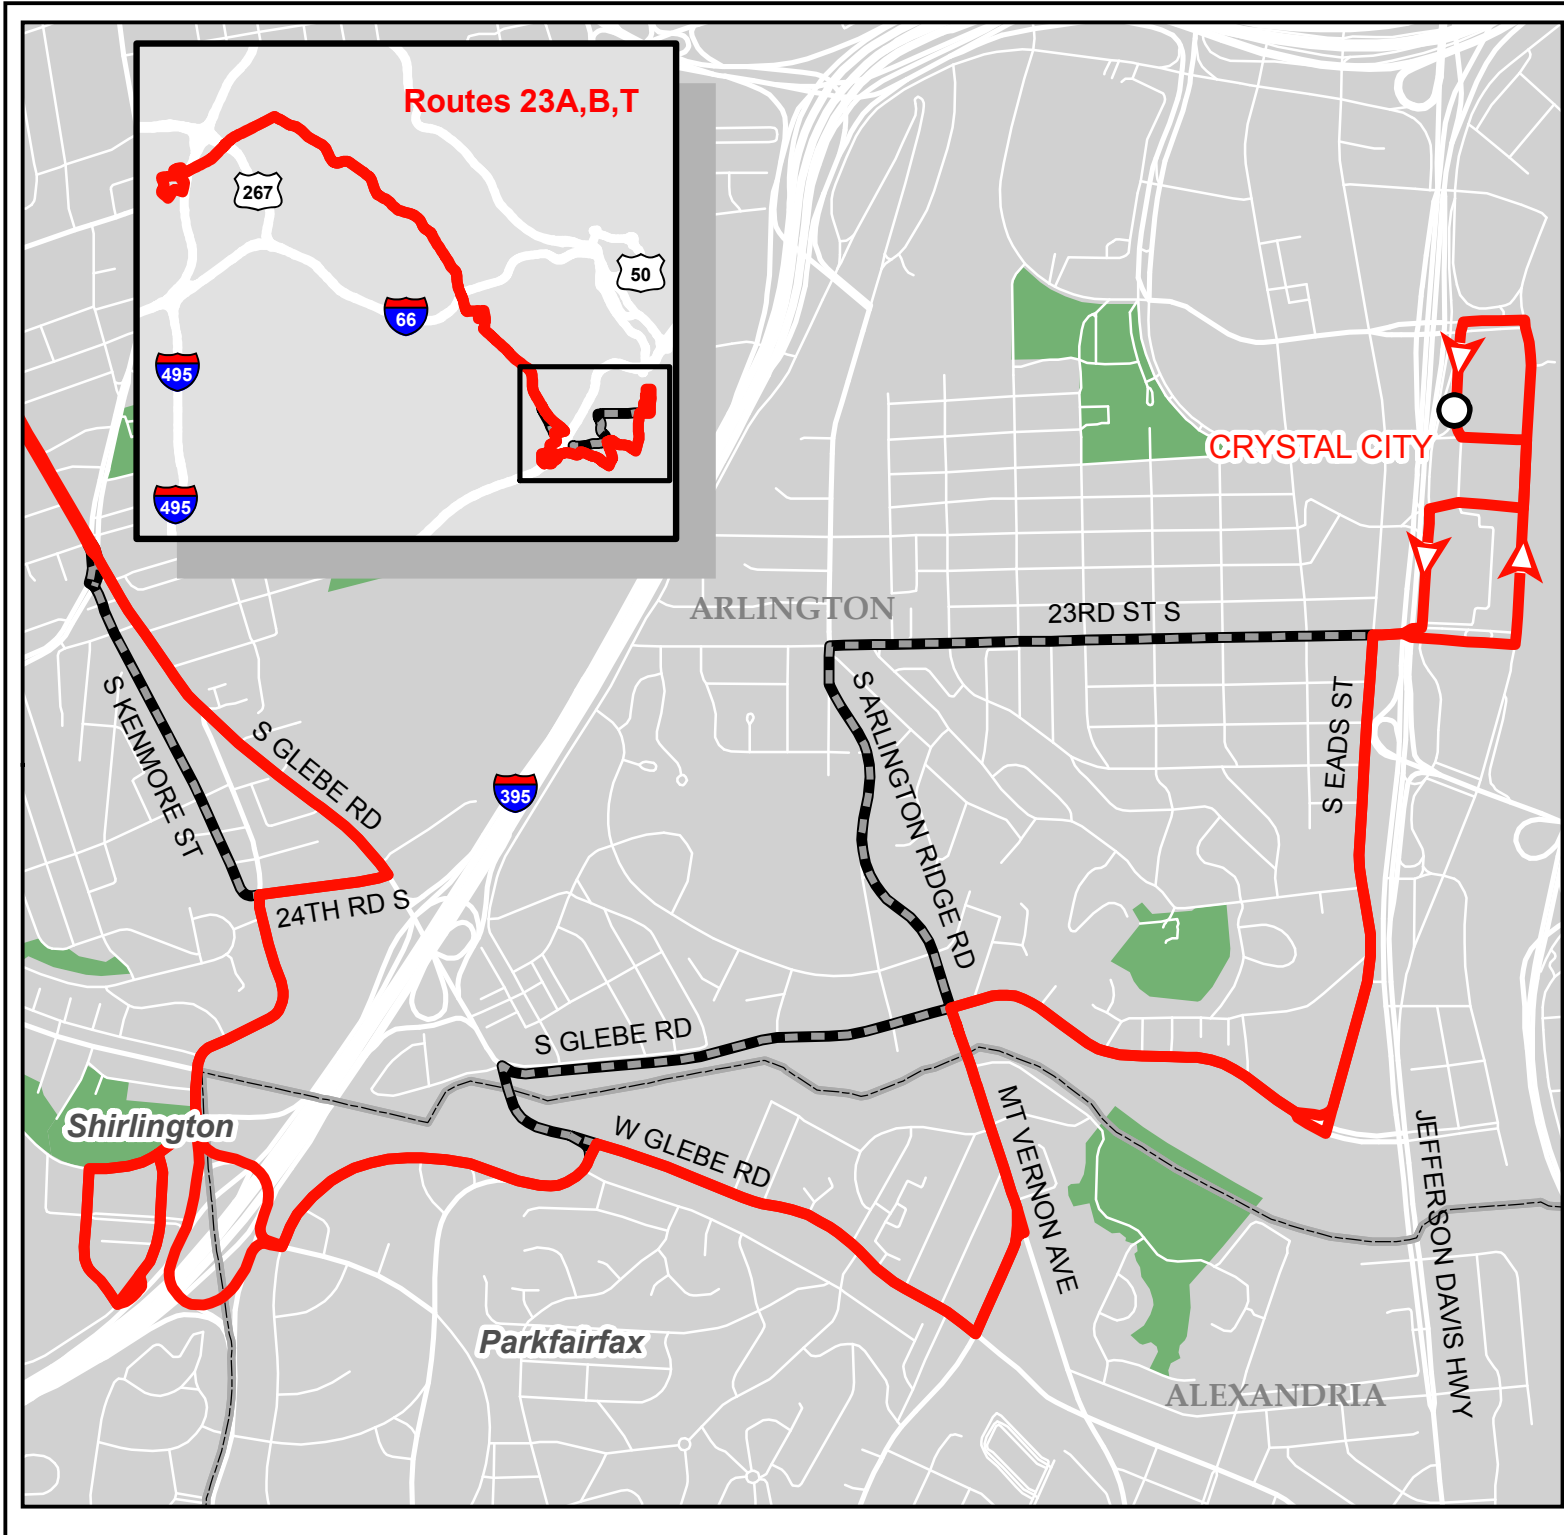

Metrobus Snow Detour Map

23A, 23B, 23T

McLean-Crystal City Line

Legend

-  Rts 23A, 23B, 23T
-  Not Served During Snow

WINTER 2021-2022