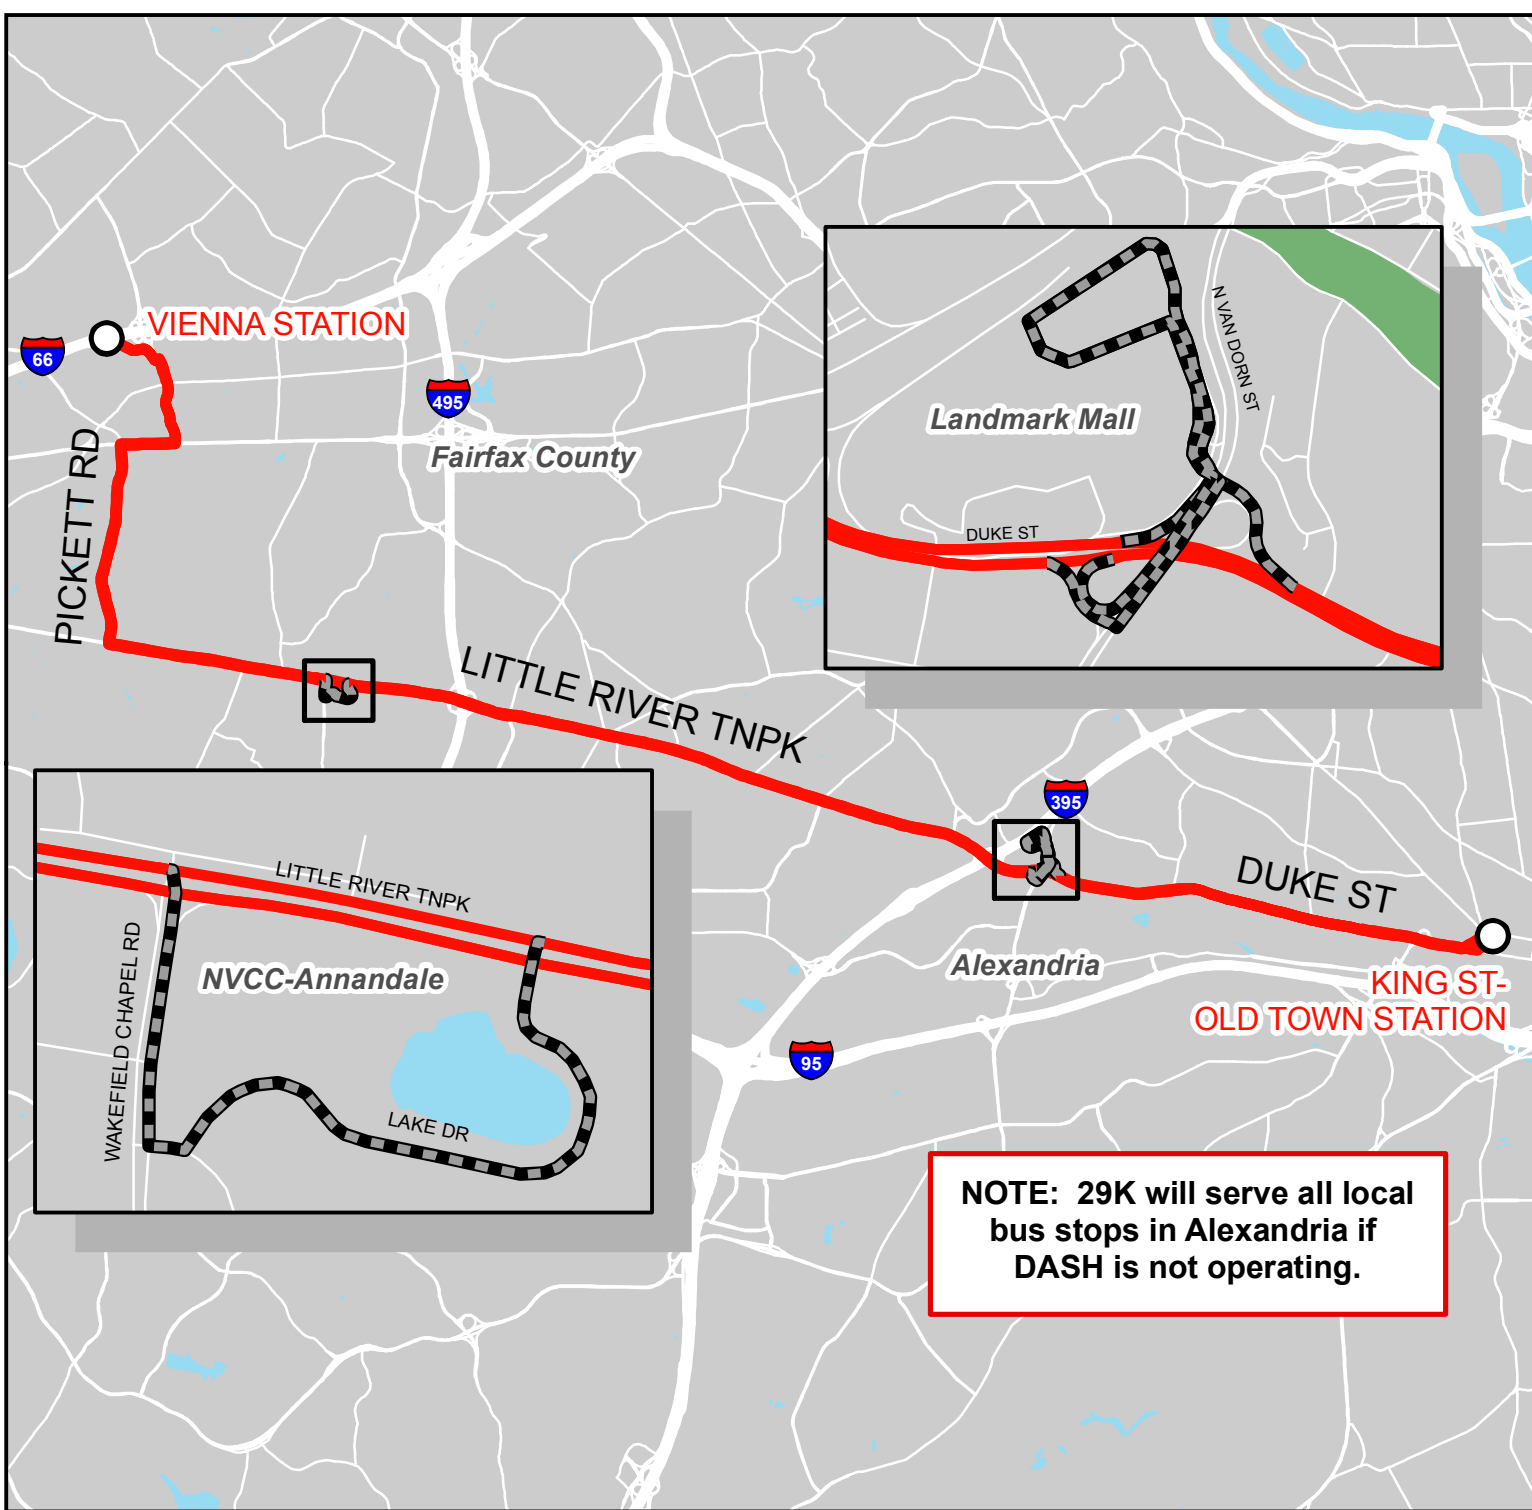

Metrobus Snow Detour Map

29K

Alexandria-Fairfax Line

MODERATE & SEVERE SNOW DETOUR

Legend

Metrorail Stations

— 29K Snow Routing

▬ Not Served During Snow

0 1 2 Miles

WINTER 2020-2021

NOTE: 29K will serve all local bus stops in Alexandria if DASH is not operating.