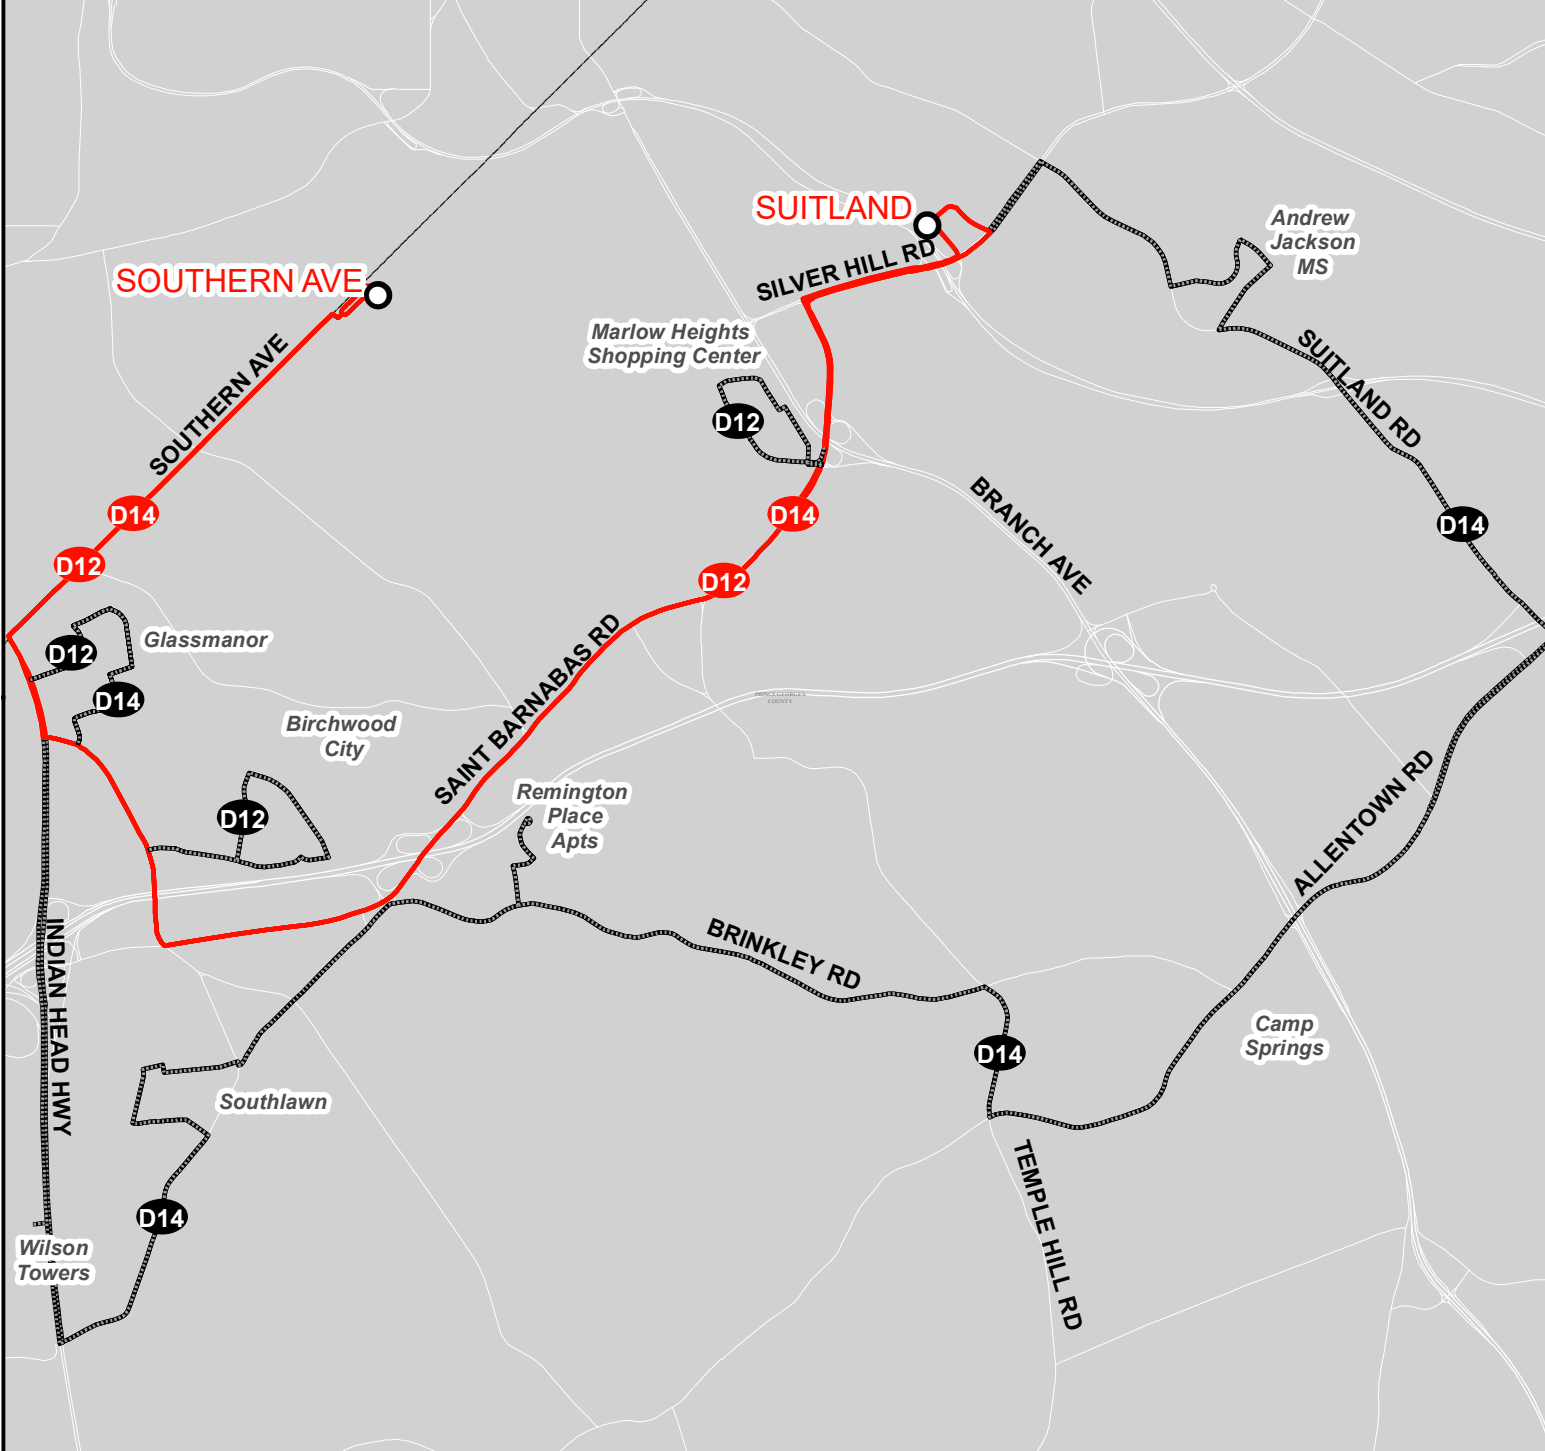

SEVERE SNOW ROUTE

Metrobus Snow Detour Map

D12, D14

Oxon Hill-Suitland Line

Legend

-  Not Served During Snow
-  D12, D14 Snow Service
-  Roads

Winter 2020-2021