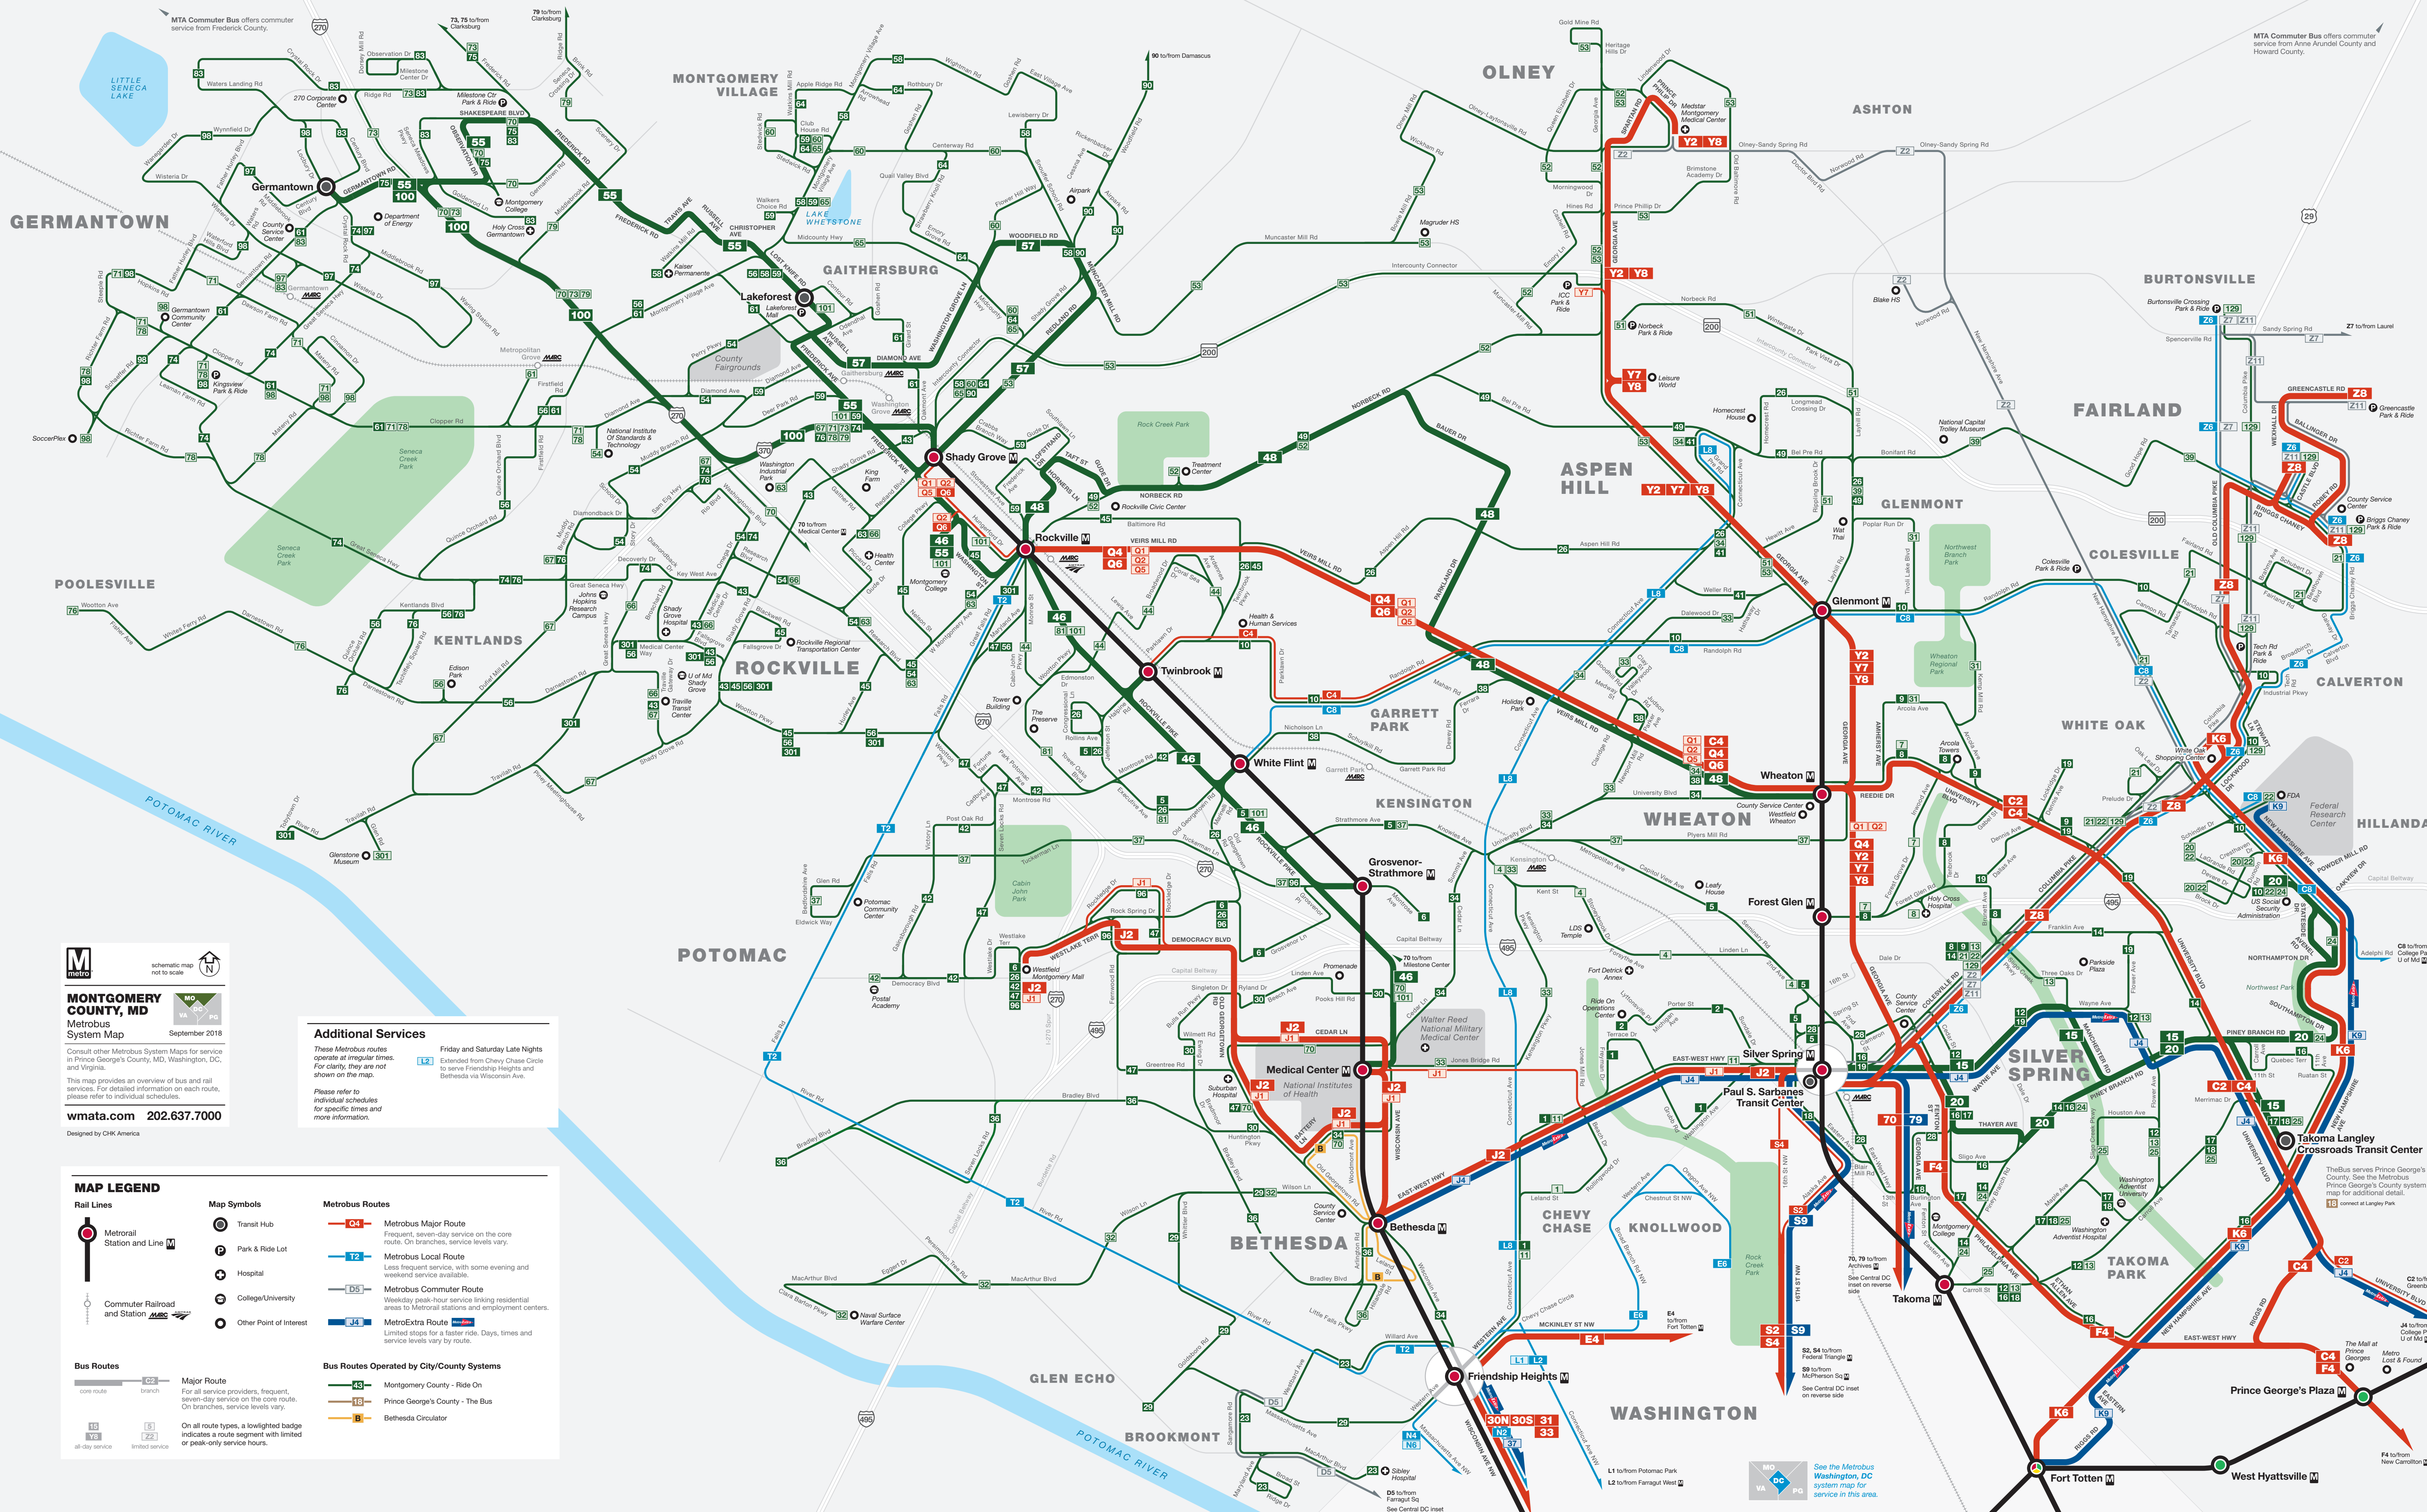

GERMANTOWN

M **metro** **MD** **VA** **DC** **PG**

MONTGOMERY COUNTY, MD
Metrolink System Map
September 2018

Consult other Metrolink System Maps for service in Prince George's County, MD, Washington, DC, and Virginia.

This map provides an overview of bus and rail services. For detailed information on each route, please refer to individual schedules.

wmata.com 202.637.7000

Designed by CH2M Hill

Additional Services

These Metrolink routes operate at irregular times. For clarity, they are not shown on the map.

L2 Friday and Saturday Late Nights
Extended from Chevy Chase Circle to serve Friendship Heights and Bethesda via Wisconsin Ave.

Please refer to individual schedules for specific times and more information.

MAP LEGEND

Rail Lines

- Metrolink Station and Line
- Commuter Railroad and Station

Map Symbols

- Transit Hub
- Park & Ride Lot
- Hospital
- College/University
- Other Point of Interest

Metrolink Routes

- **D4** Metrolink Major Route
  Frequent, seven-day service on the core route. On branches, service levels vary.
- **T2** Metrolink Local Route
  Less frequent service, with some evening and weekend service available.
- **D5** Metrolink Commuter Route
  Weekday peak-hour service linking residential areas to Metrolink stations and employment centers.
- **B4** MetroExtra
  Limited stops for a faster ride. Days, times and service levels vary by route.

Bus Routes Operated by City/County Systems

- **43** Montgomery County - Ride On
- **16** Prince George's County - The Bus
- **8** Bethesda Circulator

Bus Routes

- **Core Route**
- **Branch**

For all service providers, frequent, seven-day service on the core route. On branches, service levels vary.

On all route types, a lowlighted badge indicates a route segment with limited or peak-only service hours.

See the Metrolink Washington, DC system map for service in this area.