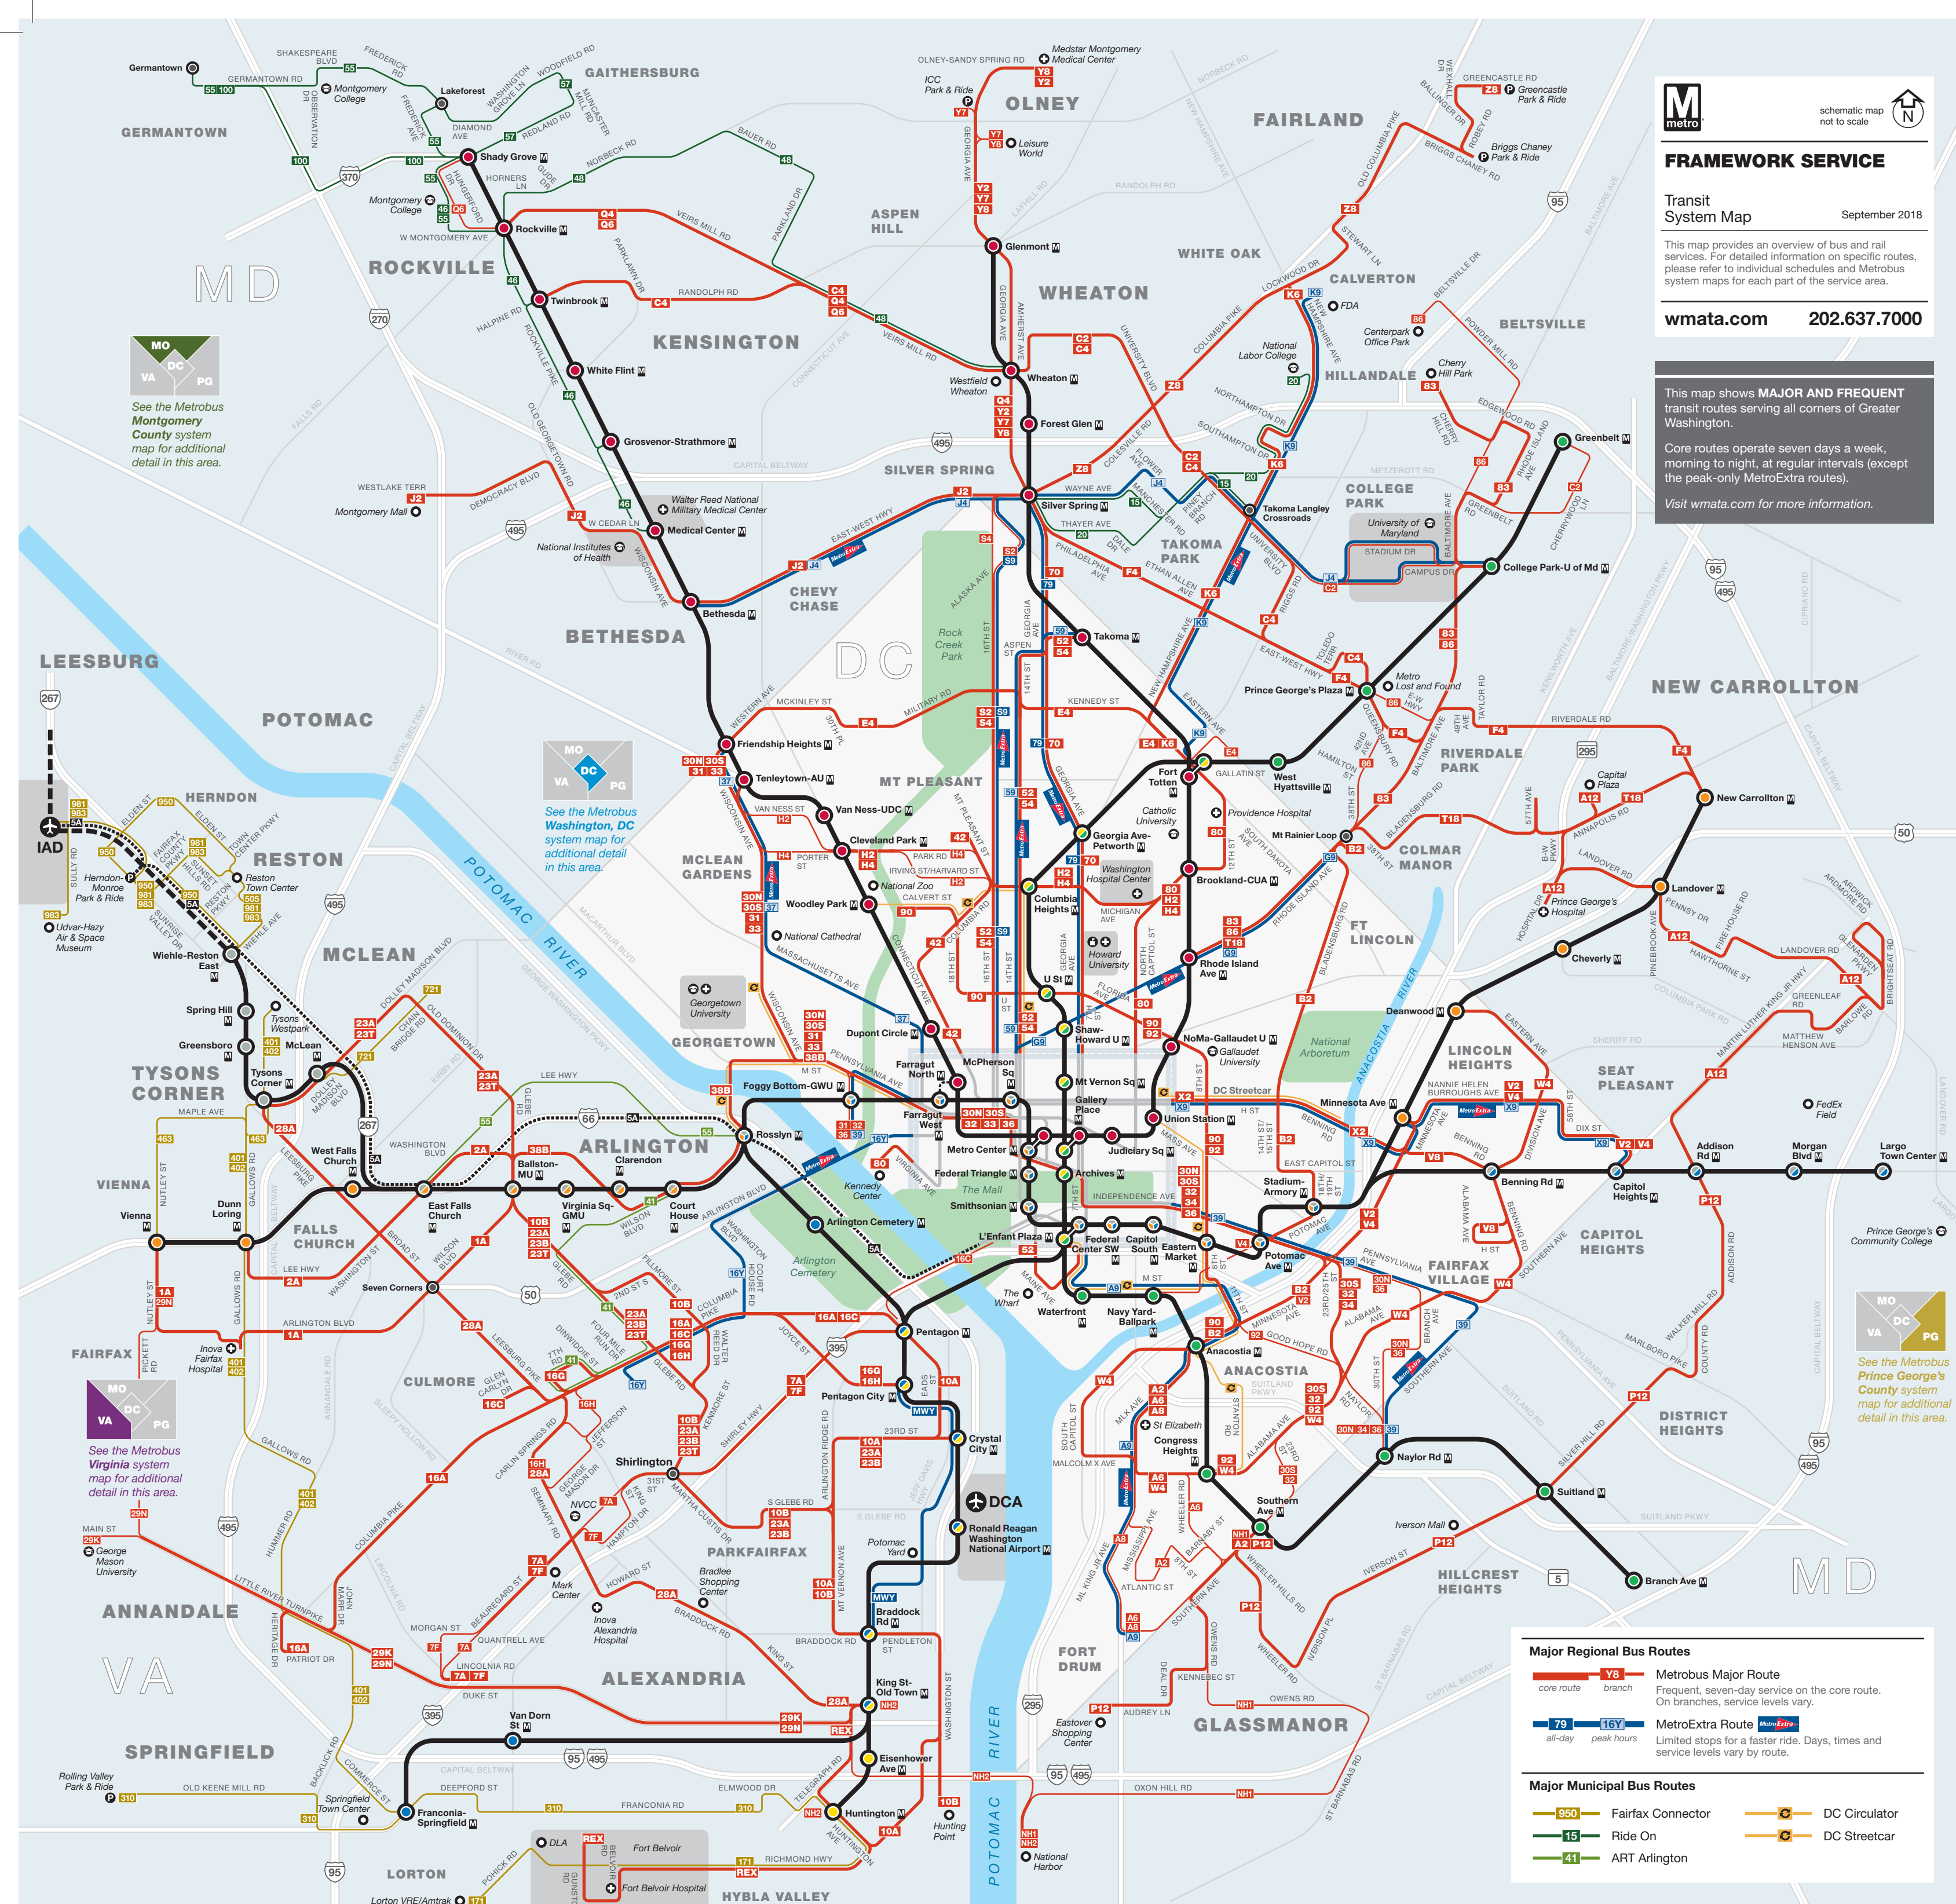

GERMANTOWN

M **metro** **MD** **VA** **DC** **PG**

MONTGOMERY COUNTY, MD
Metrolink System Map
September 2018

Consult other Metrolink System Maps for service in Prince George's County, MD, Washington, DC, and Virginia.

MAP LEGEND

Rail Lines

- Metrolink Station and Line
- Commuter Railroad and Station

Map Symbols

- Transit Hub
- Park & Ride Lot
- Hospital
- College/University
- Other Point of Interest

Metrolink Routes

- D4** Metrolink Major Route
Frequent, seven-day service on the core route. On branches, service levels vary.
- T2** Metrolink Local Route
Less frequent service, with some evening and weekend service available.
- D5** Metrolink Commuter Route
Weekday peak-hour service linking residential areas to Metrolink stations and employment centers.
- B4** MetroExtra
Limited stops for a faster ride. Days, times and service levels vary by route.

On all route types, a lowlighted badge indicates a route segment with limited or peak-only service hours.

This Bus serves Prince George's County. See the Metrolink Prince George's County system map for additional detail.

18 connect to Langley Park

See the Metrolink Washington, DC system map for service in this area.

FARES

Metrorail Fares

Effective June 25, 2017

Peak Fares	with SmarTrip® or cash
Minimum	\$2.25
Maximum	\$6.00