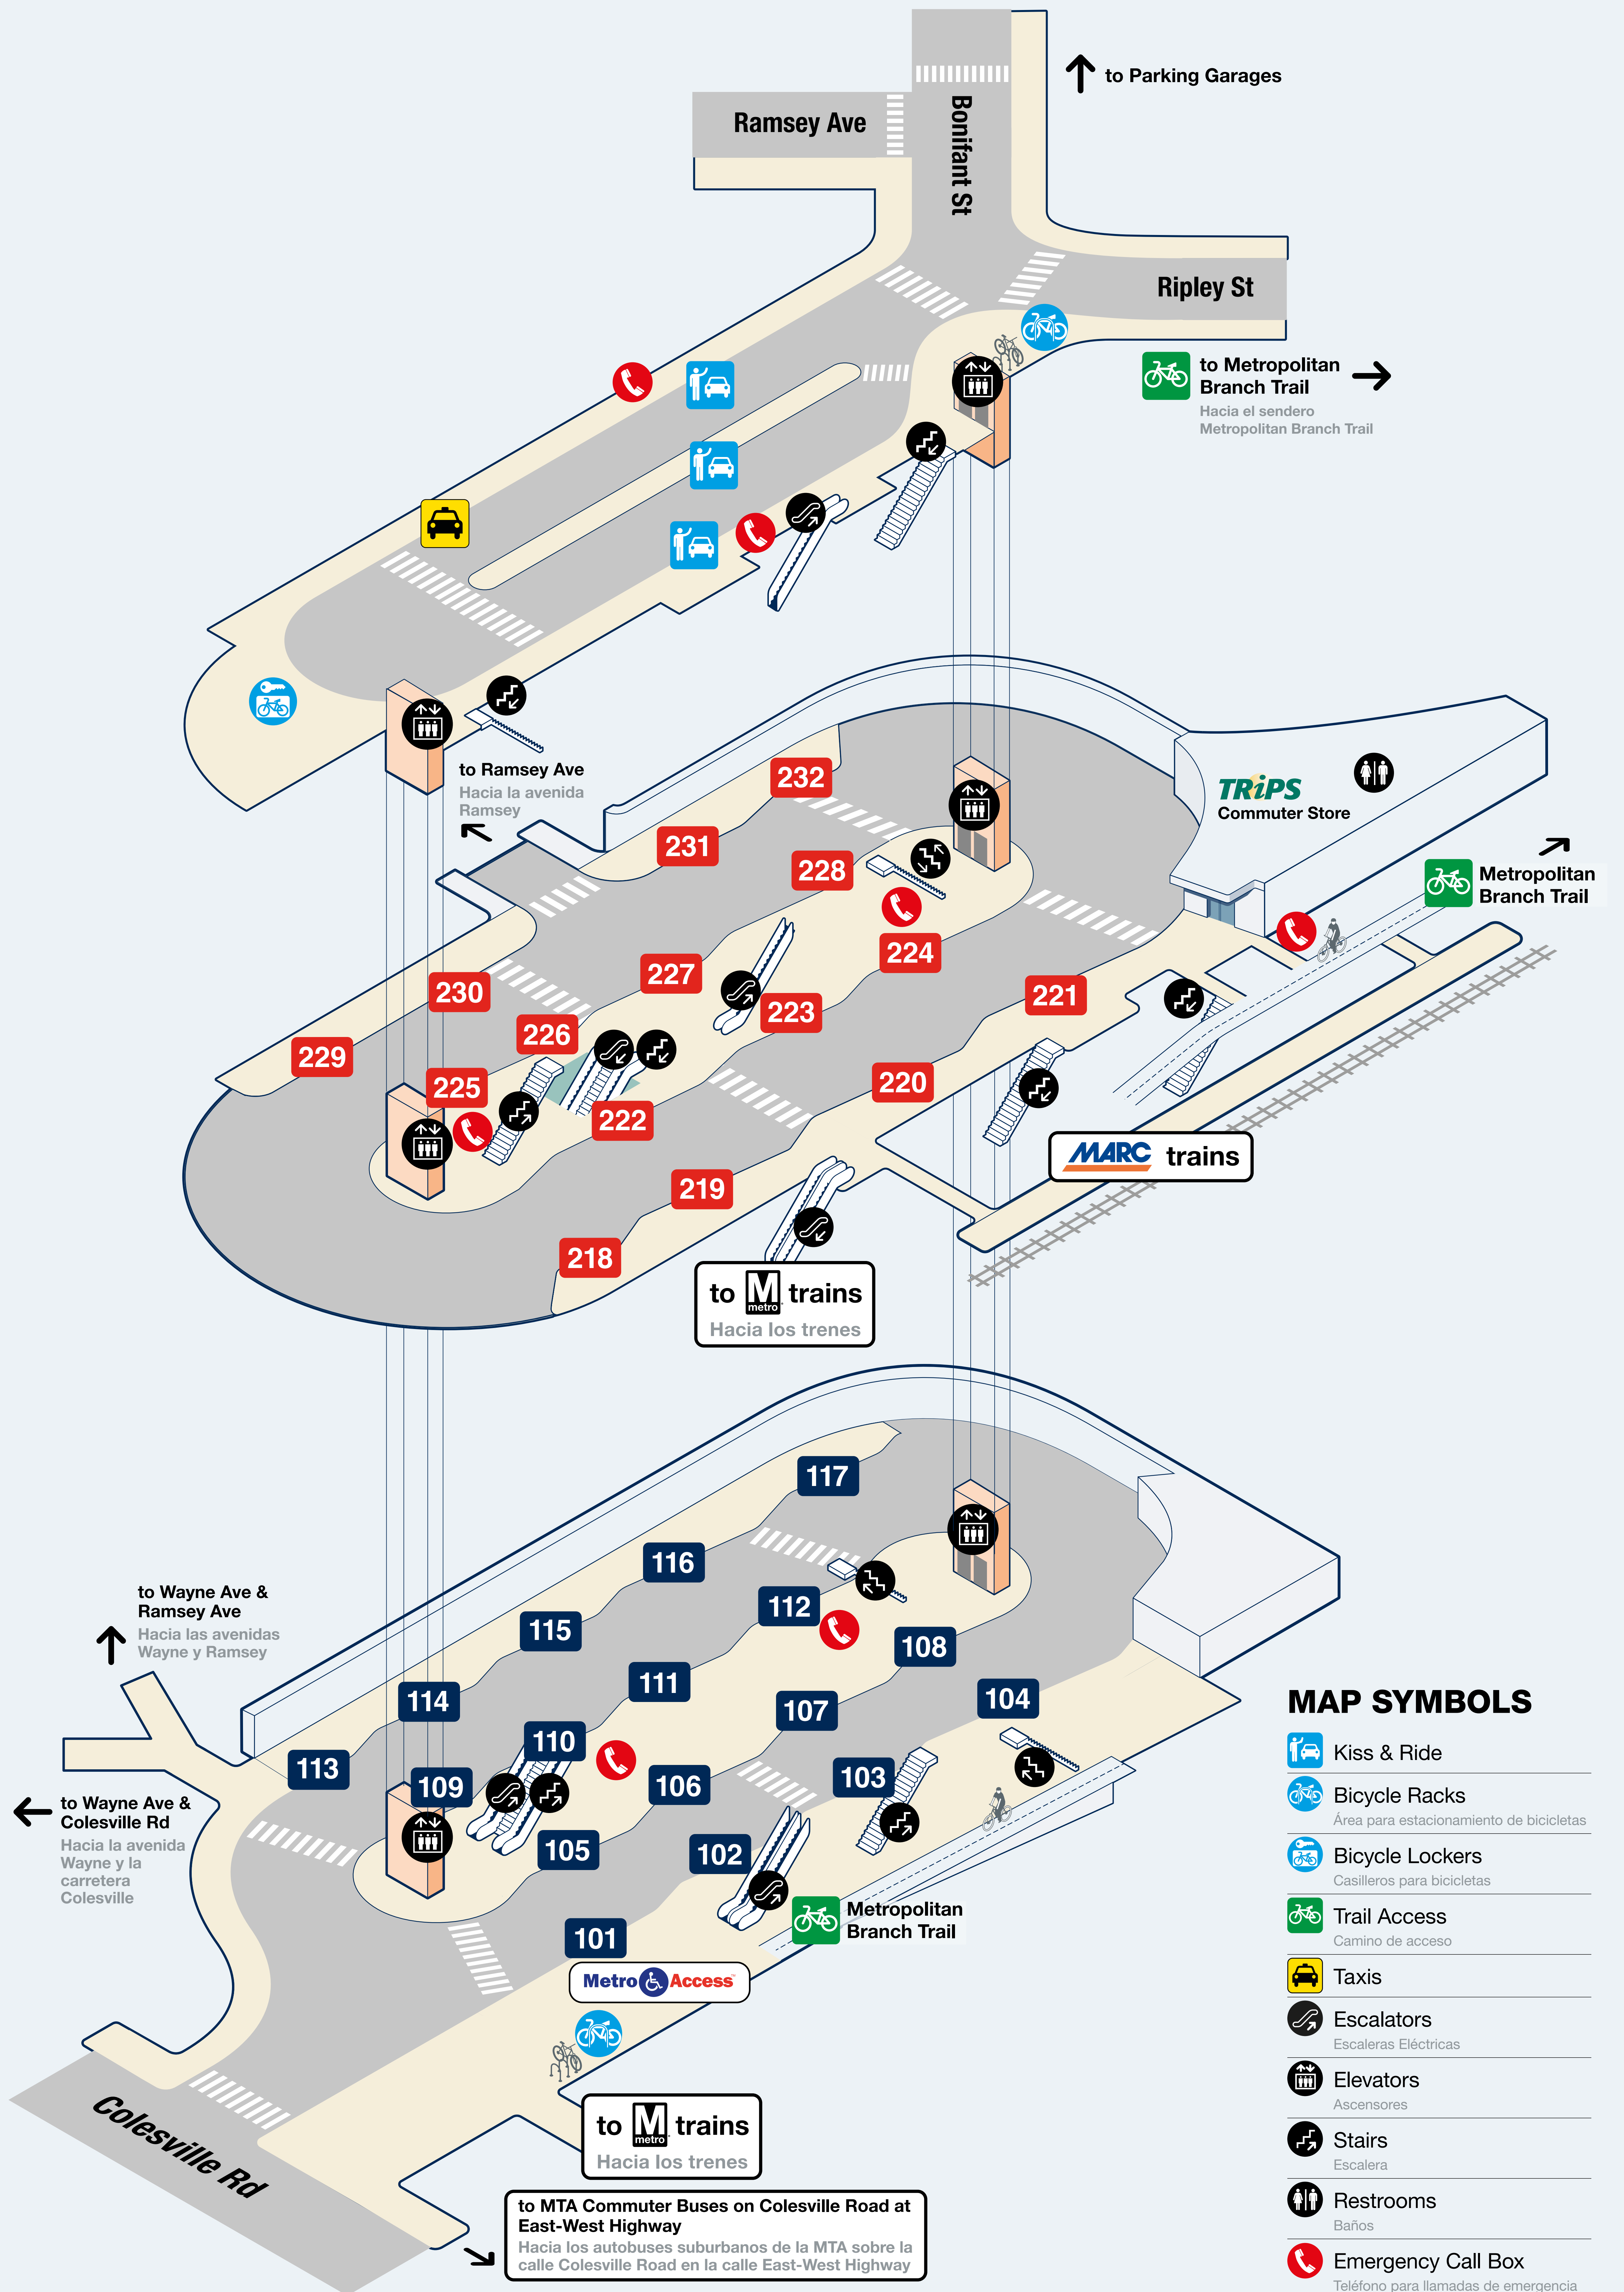

# Paul S. Sarbanes Transit Center Directory Map

## Level 2

### Nivel 2

Bay	Routes/Rutas
218	Q1, Q2, Q4
219	Y2, Y7, Y8
220	70
221	79
222	Ride On 15, 19
223	F4, J4 Eastbound/AI este
224	Peter Pan Bus Lines
225	Ride On 18
226	Ride On 20
227	Ride On 14, 17
229	Ride On 129
231	Shuttle-UM 111
232	Ride On 4, 5

### Nivel 1

Bay	Routes/Rutas
101	MetroAccess
102	J1, J2, J4 Westbound/AI oeste
103	S2, S4
104	S9
105	Ride On 28 VanGo
106	Ride On 1, 11
107	Ride On 2
108	Ride On 16
110	Ride On 8, 9
111	Ride On 21, 22, FDA Shuttle
112	Ride On 12, 13
113	Z2, Z6
114	Z8
115	Z11
116	Z7