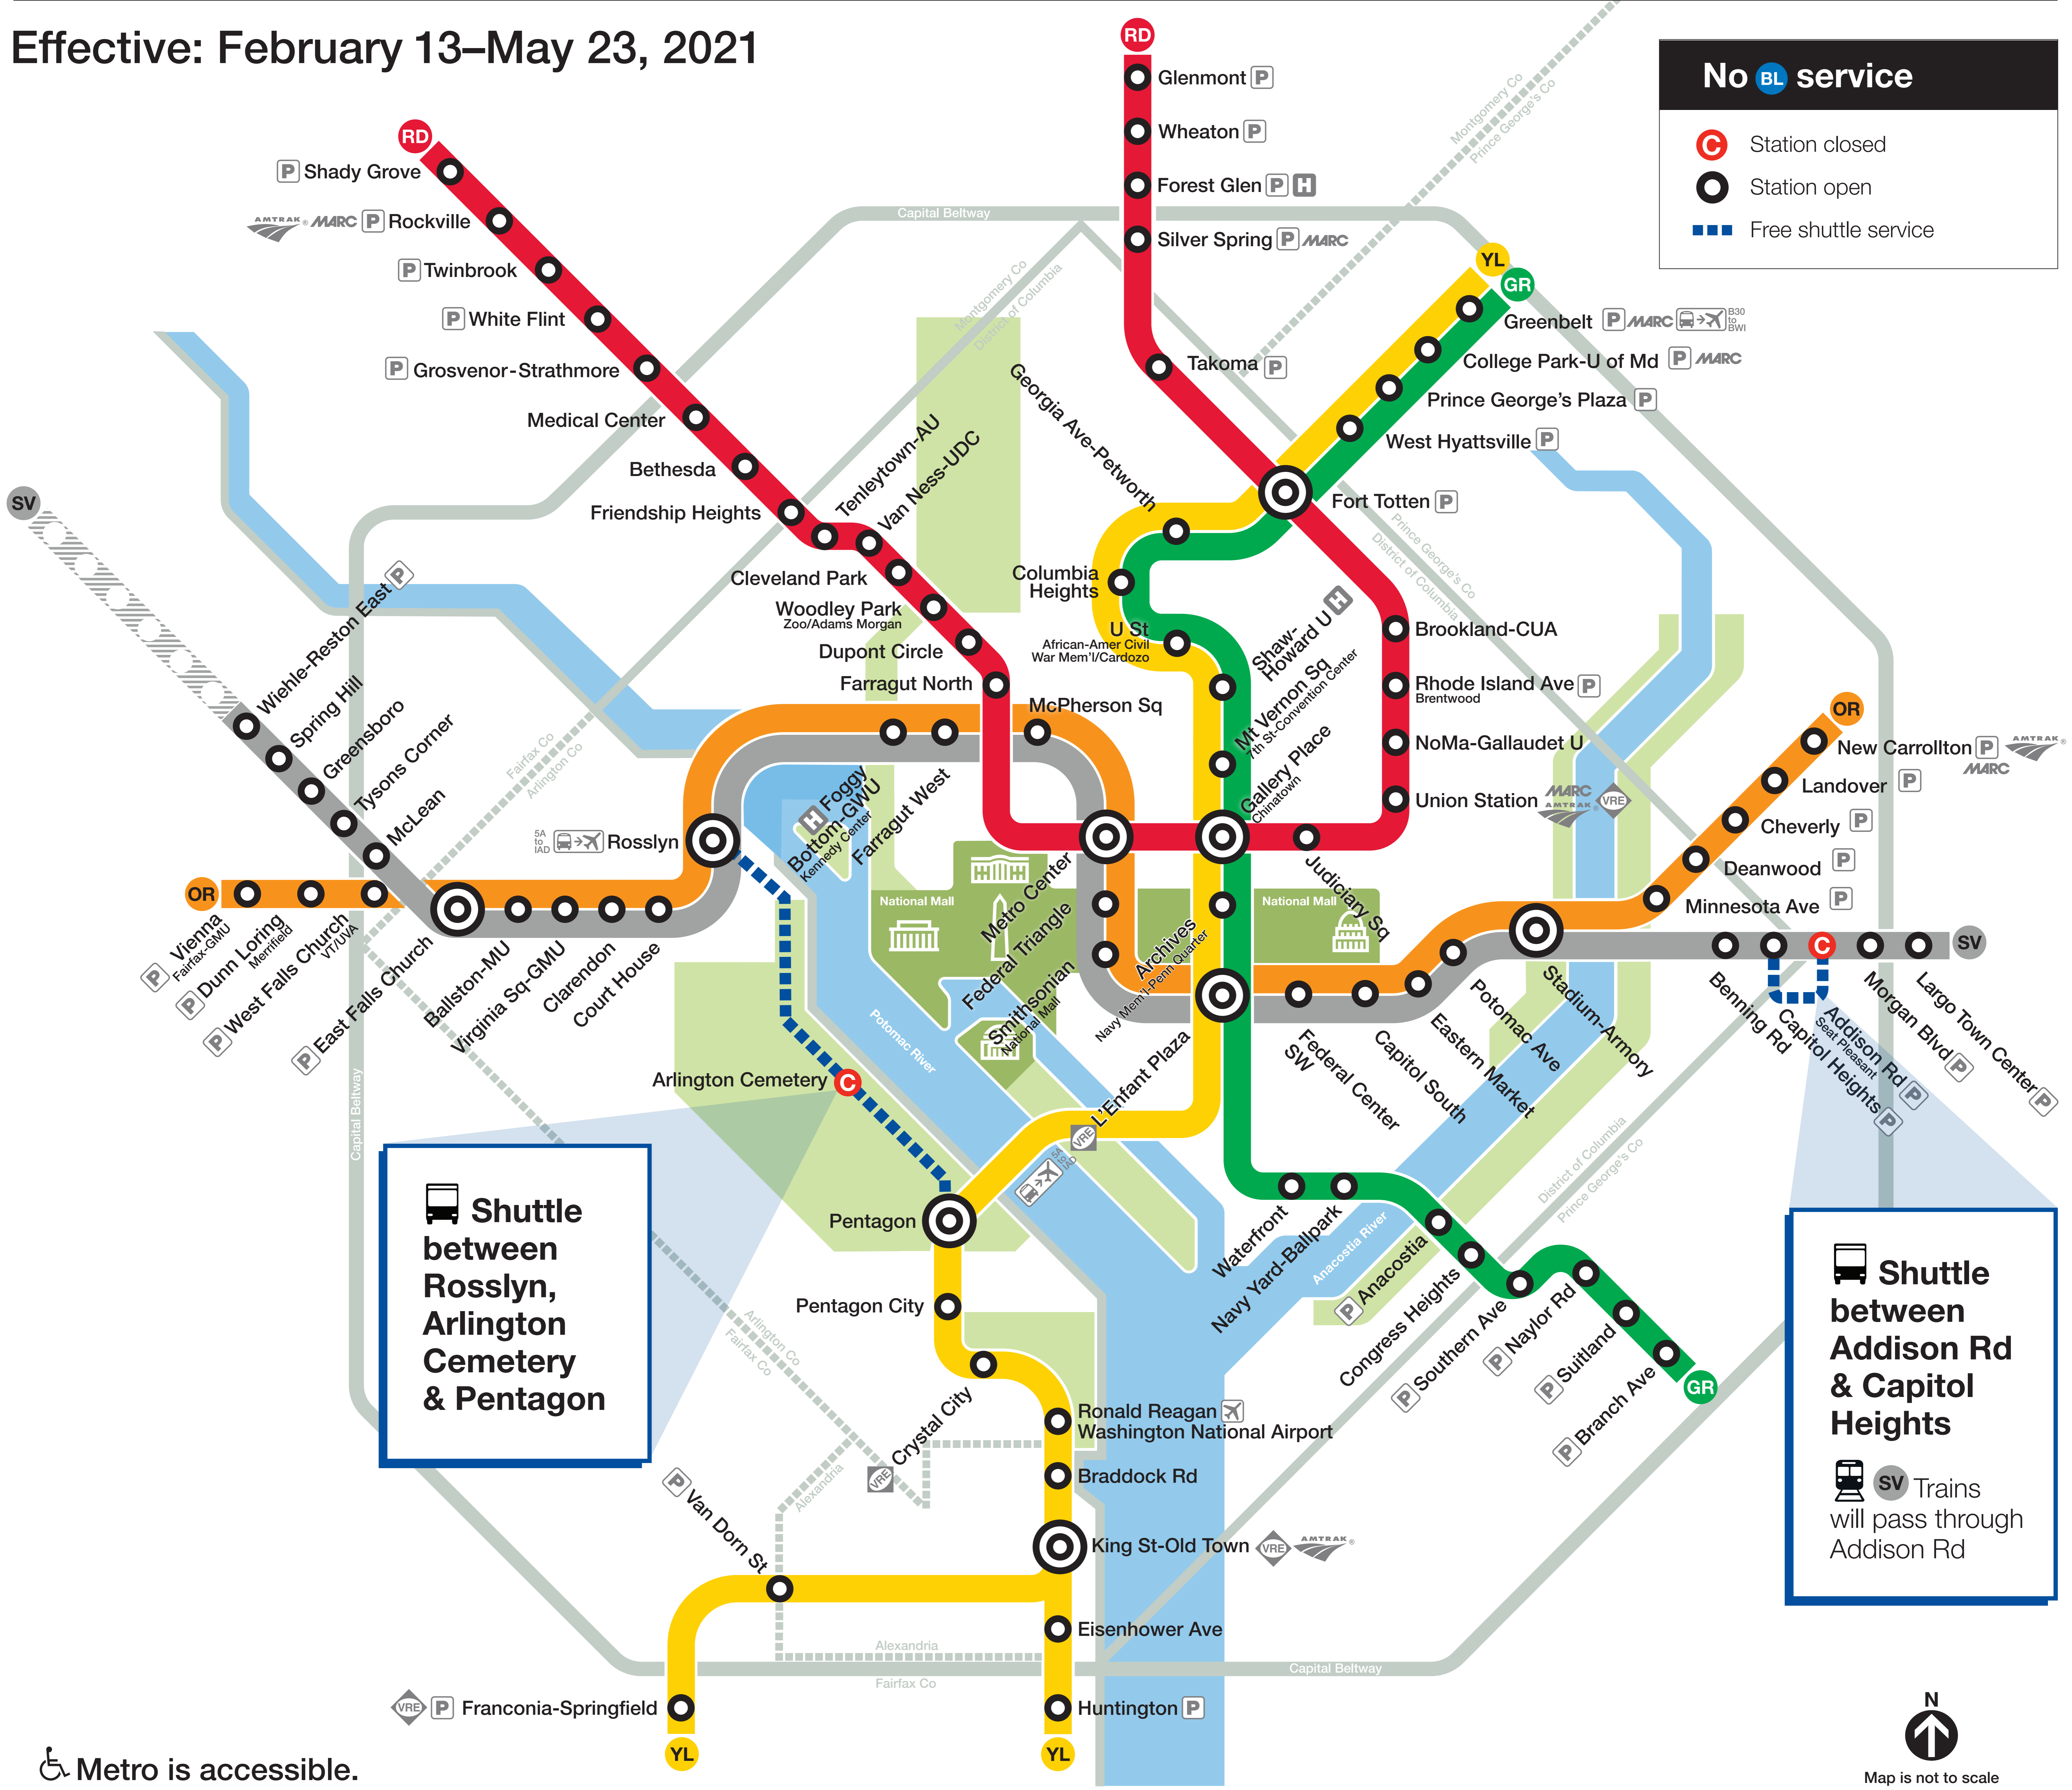

Legend

- RD** Red Line • Glenmont / Shady Grove
- OR** Orange Line • New Carrollton / Vienna
- BL** NO BLUE LINE SERVICE
- GR** Green Line • Branch Ave / Greenbelt
- YL** Yellow Line • Huntington / Greenbelt and Franconia-Springfield / Mt Vernon Sq
- SV** Silver Line • Wiehle-Reston East / Largo Town Center

Station Features

- Bus to Airport
- Parking
- Hospital
- Airport

Connecting Rail Systems

Effective: February 13–May 23, 2021

No BL service

- Station closed
- Station open
- Free shuttle service

Metro is accessible.

WASHINGTON METROPOLITAN AREA TRANSIT AUTHORITY © 2019

- No Smoking
- No Eating or Drinking
- No Animals (except service animals)
- No Audio (without earphones)
- No Littering or Spitting
- No Dangerous or Flammable Items