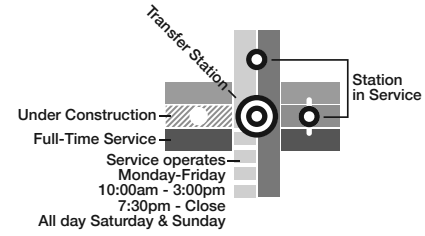

Metro System Map

wmata.com
Customer Information Service: 202-637-7000
TTY Phone: 202-962-2033
Metro Transit Police: 202-962-2121

Legend

- **RD** Red Line • Glenmont / Shady Grove
- **OR** Orange Line • New Carrollton / Vienna
- **BL** Blue Line • Franconia-Springfield / Largo Town Center
- **GR** Green Line • Branch Ave / Greenbelt
- **YL** Yellow Line • Huntington / Mt Vernon Sq / Fort Totten
- **SV** Silver Line • Wiehle-Reston East / Largo Town Center

Station Features

- Bus to Airport
- Parking
- Hospital
- Airport

Connecting Rail Systems

Metro is accessible.

Map is not to scale