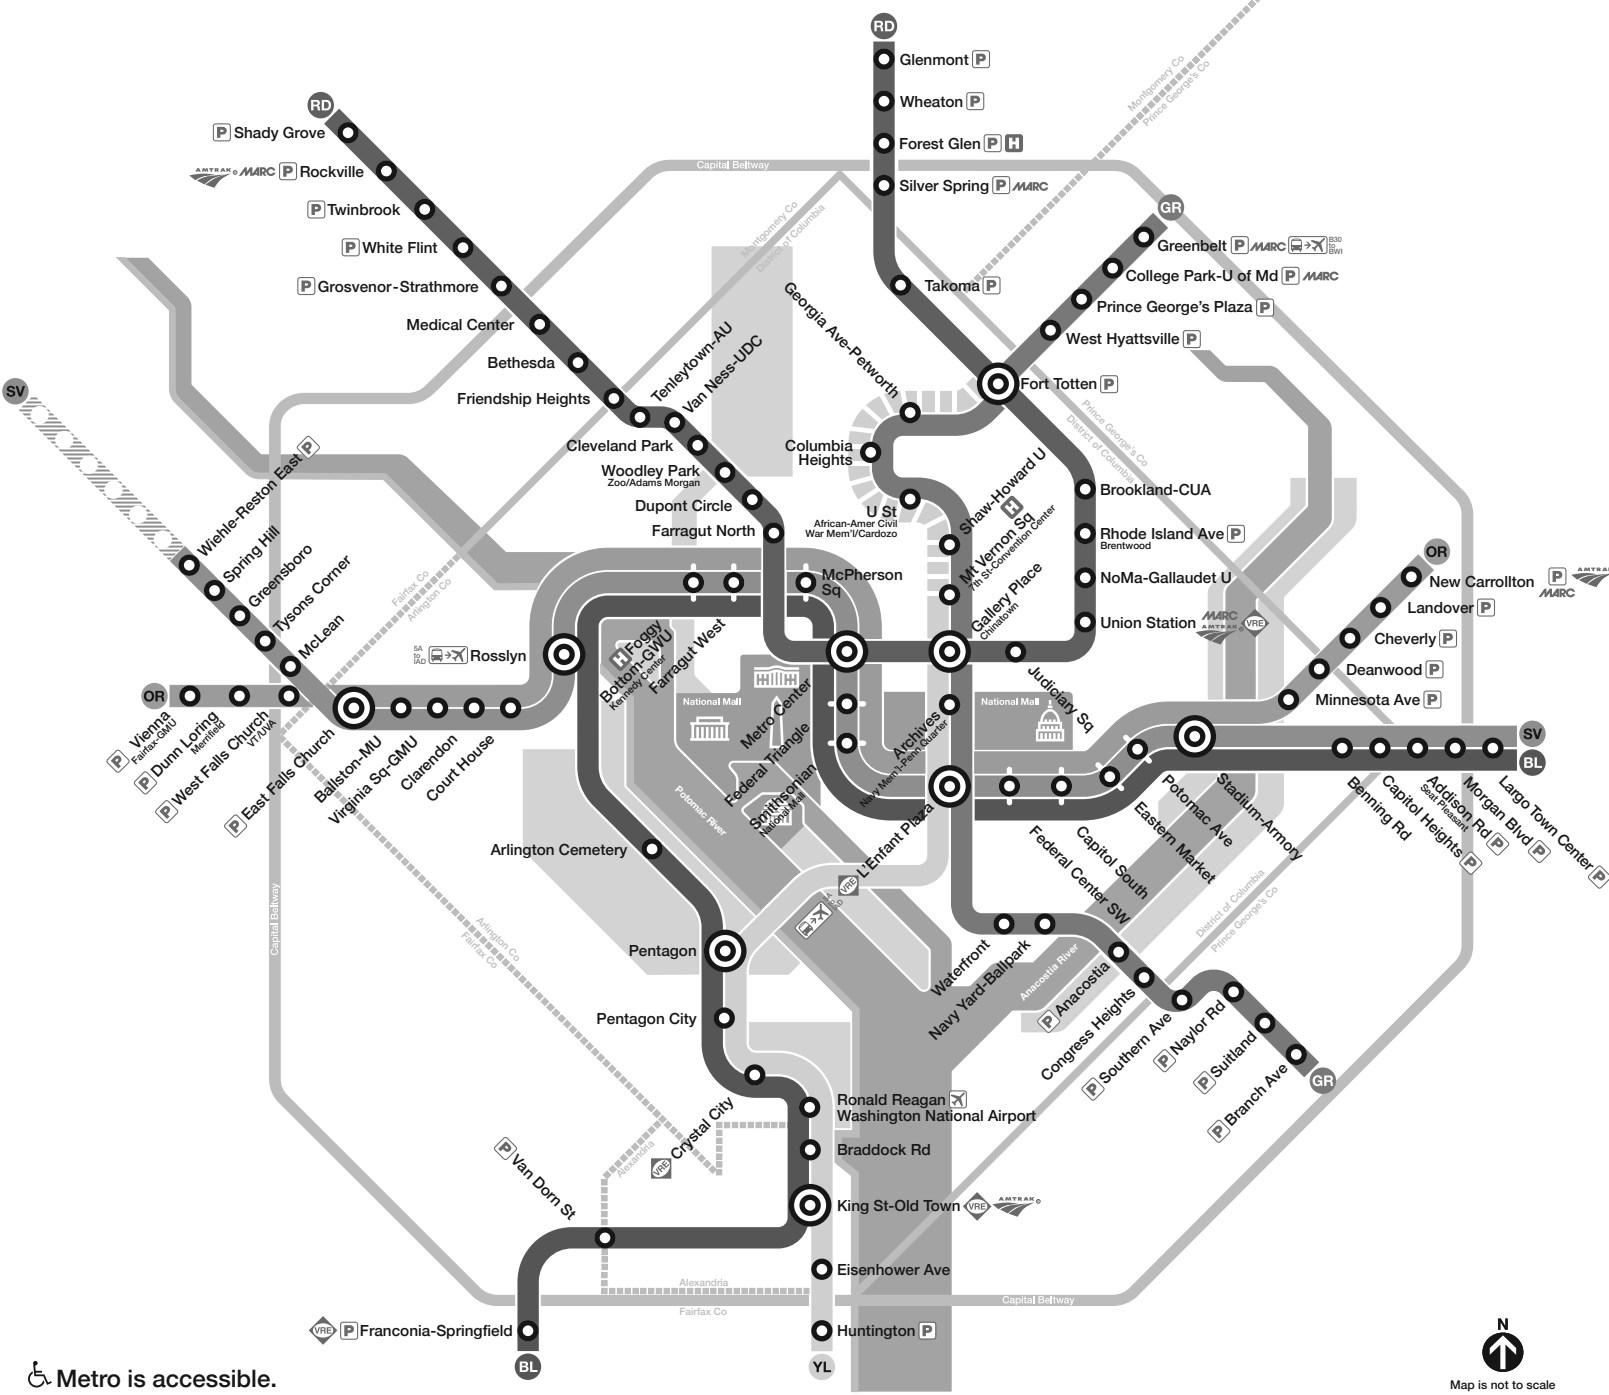

Metro System Map

wmata.com
Customer Information Service: 202-637-7000
TTY Phone: 202-962-2033
Metro Transit Police: 202-962-2121

Legend

- **RD** Red Line • Glenmont / Shady Grove
- **OR** Orange Line • New Carrollton / Vienna
- **BL** Blue Line • Franconia-Springfield / Largo Town Center
- **GR** Green Line • Branch Ave / Greenbelt
- **YL** Yellow Line • Huntington / Mt Vernon Sq / Fort Totten
- **SV** Silver Line • Wiehle-Reston East / Largo Town Center

Station Features

- Bus to Airport
- Parking
- Hospital
- Airport

Connecting Rail Systems

Metro is accessible.

Map is not to scale