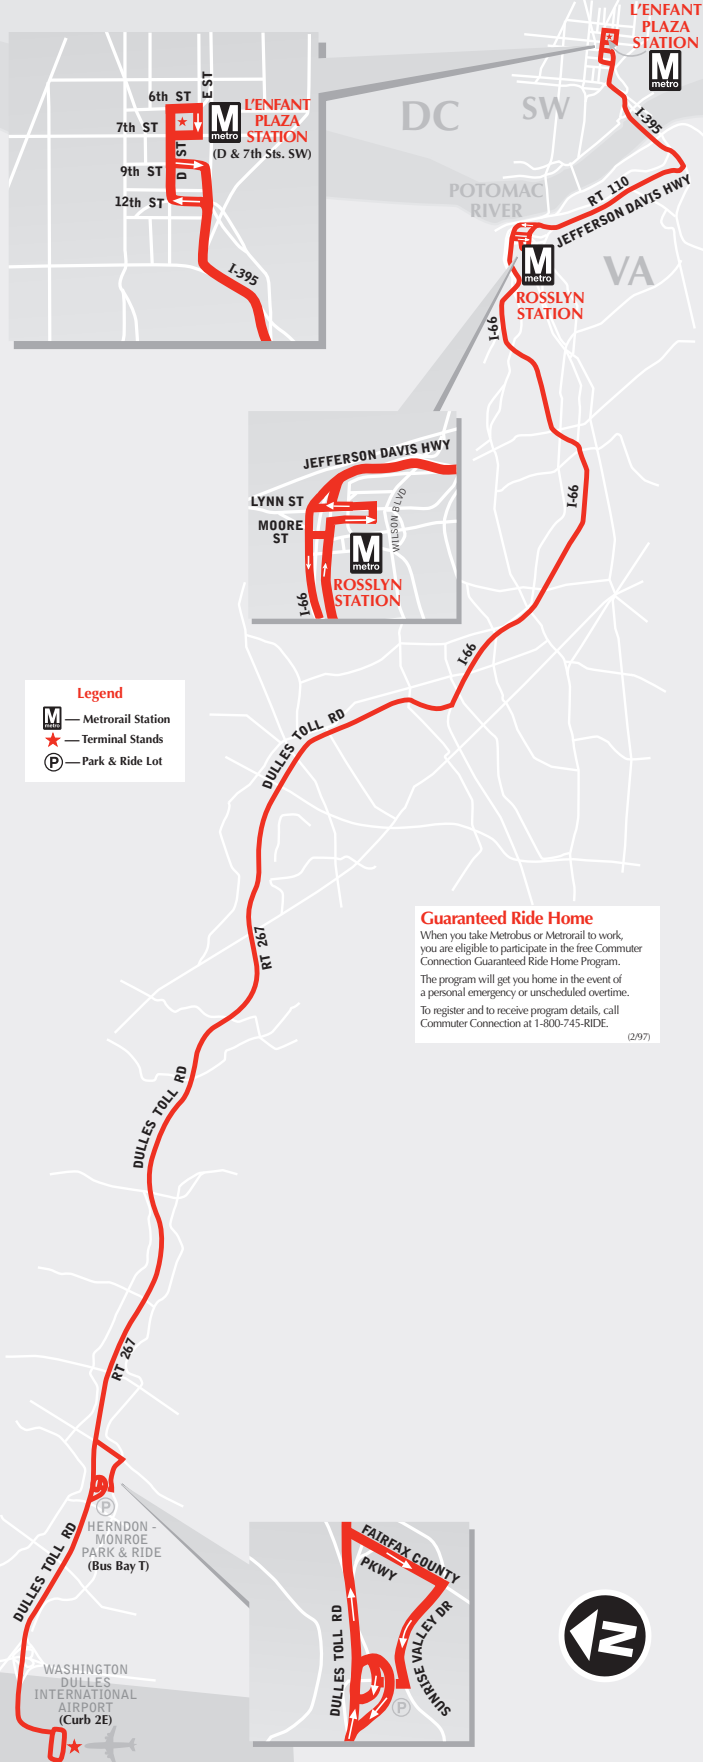

5A DC-Dulles Line

For route and schedule information

Call 202-637-7000

www.wmata.com

Legend

- Metrorail Station
- Terminal Stands
- Park & Ride Lot

5A

D.C. - Dulles Line

▶ Eastbound To L'Enfant Plaza station

Monday thru Friday - Lunes a viernes

Route Number	Dulles Airport (Curb 2E)	Herndon-Monroe Park & Ride Lot (Bus Bay T)	Rosslyn	D & 7th Sts. SW (L'ENFANT PLAZA)
AM Service — Servicio matutino				
5A	5:50	6:00	6:28	6:40
5A	6:30	6:40	7:08	7:20
5A	7:05	7:15	7:43	7:55
5A	7:40	7:51	8:29	8:49
5A	8:10	8:21	8:59	9:19
5A	8:40	8:50	9:24	9:43
5A	9:15	9:25	9:59	10:18
5A	9:55	10:03	10:30	10:40
5A	10:35	10:43	11:10	11:20
5A	11:15	11:23	11:50	12:00
5A	11:55	12:03	12:30	12:40
PM Service — Servicio vespertino				
5A	12:35	12:43	1:10	1:20
5A	1:15	1:23	1:50	2:00
5A	1:55	2:03	2:30	2:40
5A	2:35	2:43	3:10	3:20
5A	3:10	3:18	3:49	4:07
5A	3:40	3:48	4:19	4:37
5A	4:10	4:18	4:49	5:07
5A	4:40	4:48	5:25	5:45
5A	5:10	5:18	5:55	6:15
5A	5:40	5:48	6:19	6:35
5A	6:10	6:18	6:49	7:05
5A	6:45	6:53	7:24	7:40
5A	7:20	7:28	7:54	8:02
5A	8:00	8:08	8:34	8:42
5A	8:40	8:48	9:14	9:22
5A	9:15	9:23	9:49	9:57
5A	9:55	10:03	10:29	10:37
5A	10:35	10:43	11:09	11:17
5A	11:35	11:43	12:09	12:17

▶ Westbound To Dulles Airport

Monday thru Friday - Lunes a viernes

Route Number	D & 7th Sts. SW (L'Enfant Plaza)	Rosslyn	Herndon-Monroe Park & Ride Lot (Bus Bay T)	DULLES AIRPORT (Curb 2E)
AM Service — Servicio matutino				
5A	4:50	5:05	5:31	5:42
5A	5:30	5:45	6:11	6:22
5A	6:00	6:15	6:41	6:52
5A	6:30	6:48	7:18	7:28
5A	7:00	7:18	7:48	7:58
5A	7:35	7:53	8:23	8:33
5A	8:10	8:28	8:58	9:08
5A	8:50	9:08	9:38	9:48
5A	9:30	9:48	10:16	10:26
5A	10:10	10:28	10:56	11:06
5A	10:50	11:08	11:36	11:46
5A	11:30	11:48	12:16	12:26
PM Service — Servicio vespertino				
5A	12:10	12:28	12:56	1:06
5A	12:50	1:08	1:36	1:46
5A	1:25	1:43	2:11	2:21
5A	1:55	2:13	2:41	2:51
5A	2:25	2:44	3:16	3:27
5A	2:55	3:14	3:46	3:57
5A	3:25	3:44	4:16	4:27
5A	3:55	4:14	4:46	4:57
5A	4:25	4:44	5:16	5:27
5A	4:55	5:21	5:52	6:03
5A	5:25	5:51	6:22	6:33
5A	6:05	6:25	6:56	7:06
5A	6:50	7:10	7:41	7:51
5A	7:30	7:50	8:21	8:31
5A	8:10	8:24	8:50	8:59
5A	8:50	9:04	9:30	9:39
5A	9:30	9:44	10:10	10:19
5A	10:30	10:44	11:10	11:19

KNOW MORE.
KNOW FIRST.
Sign up today at wmata.com/MetroAlerts