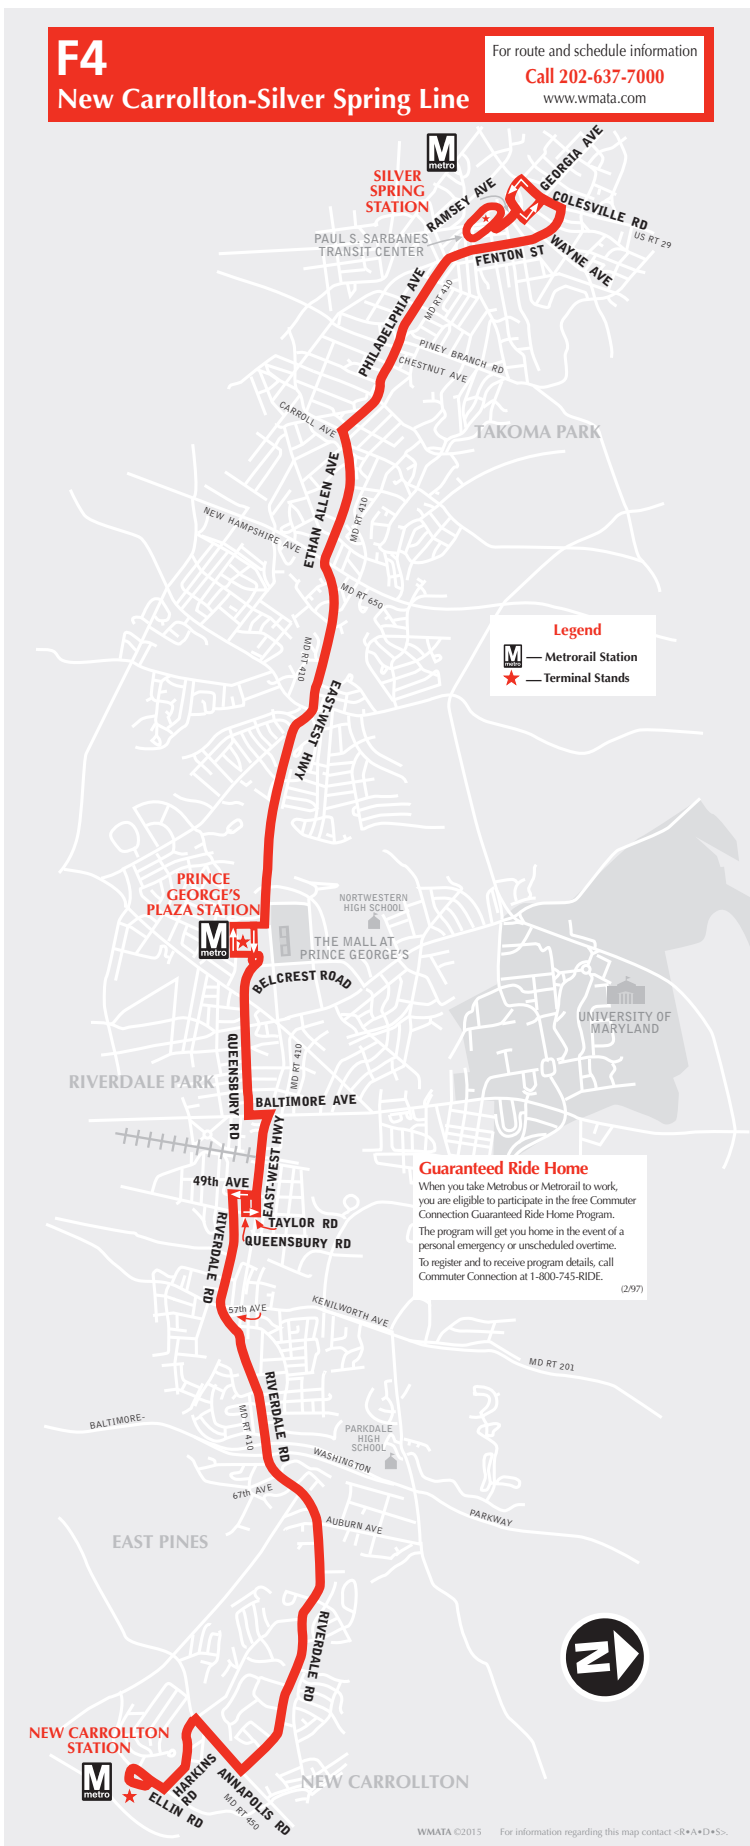

## New Carrollton-Silver Spring Line

Effective Sunday, June 6, 2021

A partir del domingo, 6 de junio de 2021

### ▶ Westbound to Silver Spring station

#### Monday thru Friday — De Lunes a viernes

Route Number	New Carrollton 	Riverdale Rd. & Auburn Ave.	Riverdale Rd. & 57th Ave. (Kenilworth Ave.)	Baltimore Ave. & Queensbury Rd.	Prince George's Plaza 	East-West Hwy. & New Hampshire Ave. (Takoma Park)	Philadelphia Ave. & Chestnut Ave. (Piney Branch Rd.)	Paul S. Sarbanes Transit Center (SILVER SPRING) 
<b>AM Service — Servicio matutino</b>								
F4	4:51	5:01	5:07	5:15	5:20	5:31	5:37	5:46
F4	5:11	5:21	5:27	5:35	5:40	5:51	5:57	6:06
F4	5:31	5:41	5:47	5:55	6:00	6:11	6:17	6:26
F4	5:44	5:54	6:00	6:08	6:13	6:24	6:30	6:39
F4	5:56	6:06	6:12	6:20	6:25	6:36	6:42	6:51
F4	6:08	6:19	6:26	6:35	6:40	6:52	6:59	7:09
F4	6:20	6:31	6:38	6:47	6:52	7:04	7:11	7:21
F4	6:32	6:44	6:52	7:03	7:09	7:21	7:31	7:41
F4	6:44	6:56	7:04	7:15	7:21	7:33	7:43	7:53
F4	6:56	7:08	7:16	7:27	7:33	7:45	7:55	8:05
F4	7:08	7:20	7:28	7:39	7:45	7:57	8:07	8:17
F4	7:20	7:32	7:40	7:51	7:57	8:09	8:19	8:29
F4	7:32	7:44	7:52	8:03	8:09	8:21	8:31	8:41
F4	7:44	7:56	8:04	8:15	8:21	8:33	8:43	8:53
F4	8:00	8:12	8:20	8:31	8:37	8:49	8:59	9:09
F4	8:15	8:27	8:35	8:46	8:52	9:04	9:14	9:24
F4	8:30	8:41	8:48	8:57	9:02	9:14	9:21	9:32
F4	8:45	8:56	9:03	9:12	9:17	9:29	9:36	9:47
F4	9:00	9:11	9:18	9:27	9:32	9:44	9:51	10:02
F4	9:20	9:31	9:38	9:47	9:52	10:04	10:11	10:22
F4	9:40	9:51	9:58	10:07	10:12	10:24	10:31	10:42
F4	10:00	10:11	10:18	10:27	10:32	10:44	10:51	11:02
F4	10:20	10:31	10:38	10:47	10:52	11:04	11:11	11:22
F4	10:40	10:51	10:58	11:07	11:12	11:24	11:31	11:42
F4	11:00	11:11	11:18	11:27	11:32	11:44	11:51	12:02
F4	11:20	11:31	11:38	11:47	11:52	12:04	12:11	12:22
F4	11:40	11:51	11:58	12:07	12:12	12:24	12:31	12:42

#### ► Westbound to Silver Spring station