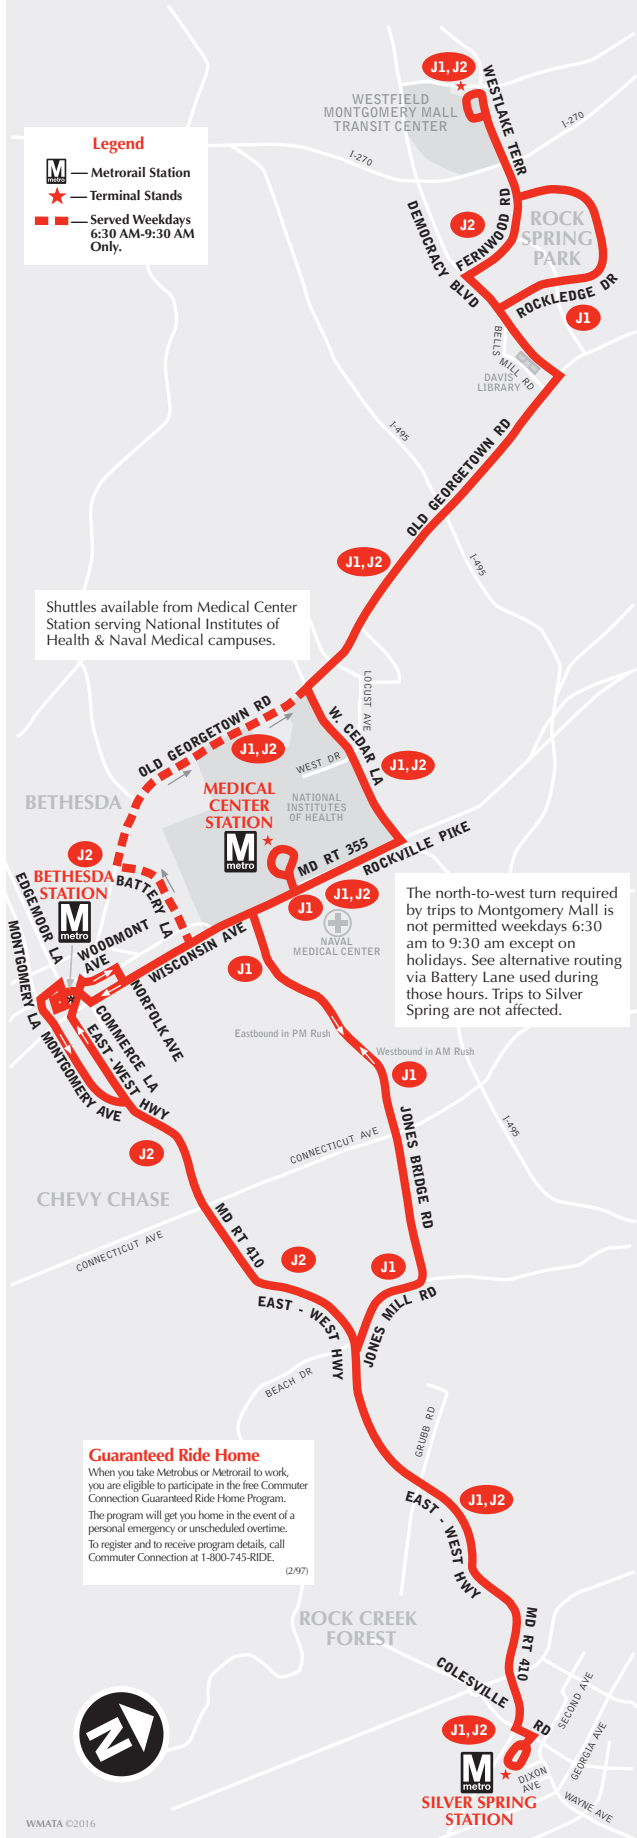

J1, J2

Bethesda-Silver Spring Line

For route and schedule information
Call 202-637-7000
www.wmata.com

Legend

- Metrorail Station
- Terminal Stands
- Served Weekdays 6:30 AM-9:30 AM Only.

Shuttles available from Medical Center Station serving National Institutes of Health & Naval Medical campuses.

The north-to-west turn required by trips to Montgomery Mall is not permitted weekdays 6:30 am to 9:30 am except on holidays. See alternative routing via Battery Lane used during those hours. Trips to Silver Spring are not affected.