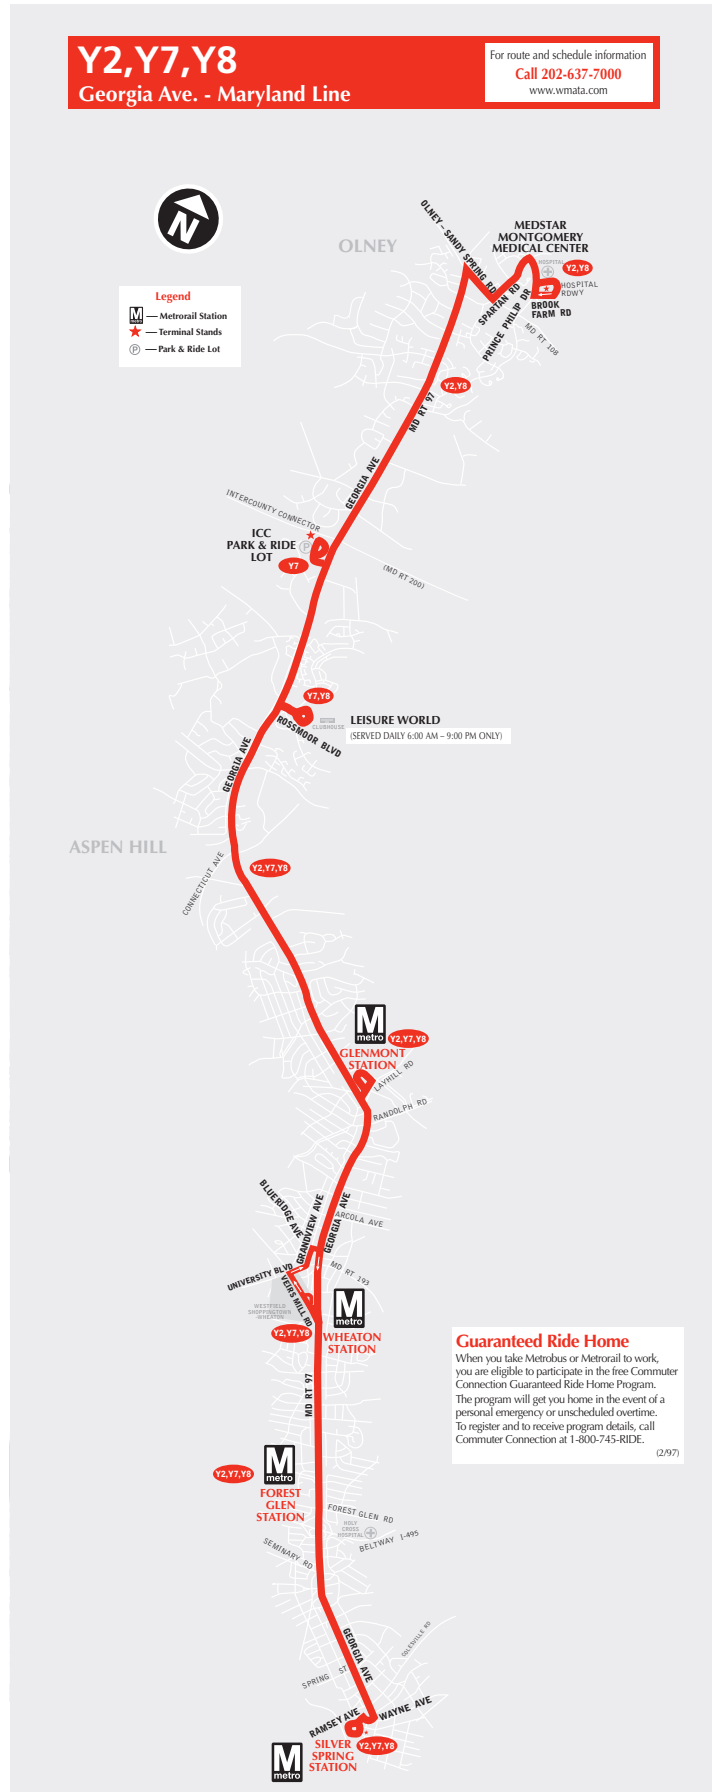

Y2,7,8

Georgia Avenue-Maryland Line

Effective Sunday, June 6, 2021

A partir del domingo, 6 de junio de 2021