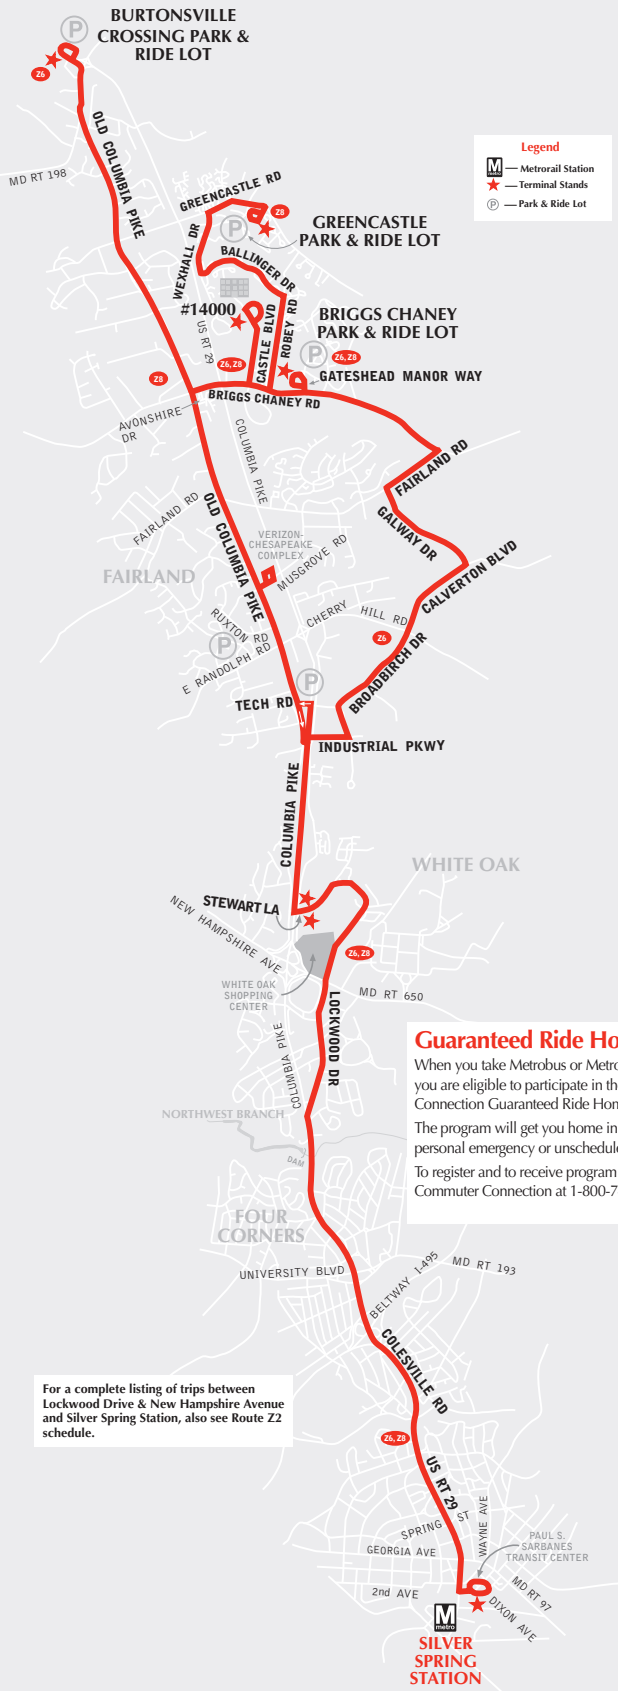

Z6 Calverton-Westfarm Line Z8 Fairland Line

For route and schedule information
Call 202-637-7000
www.wmata.com