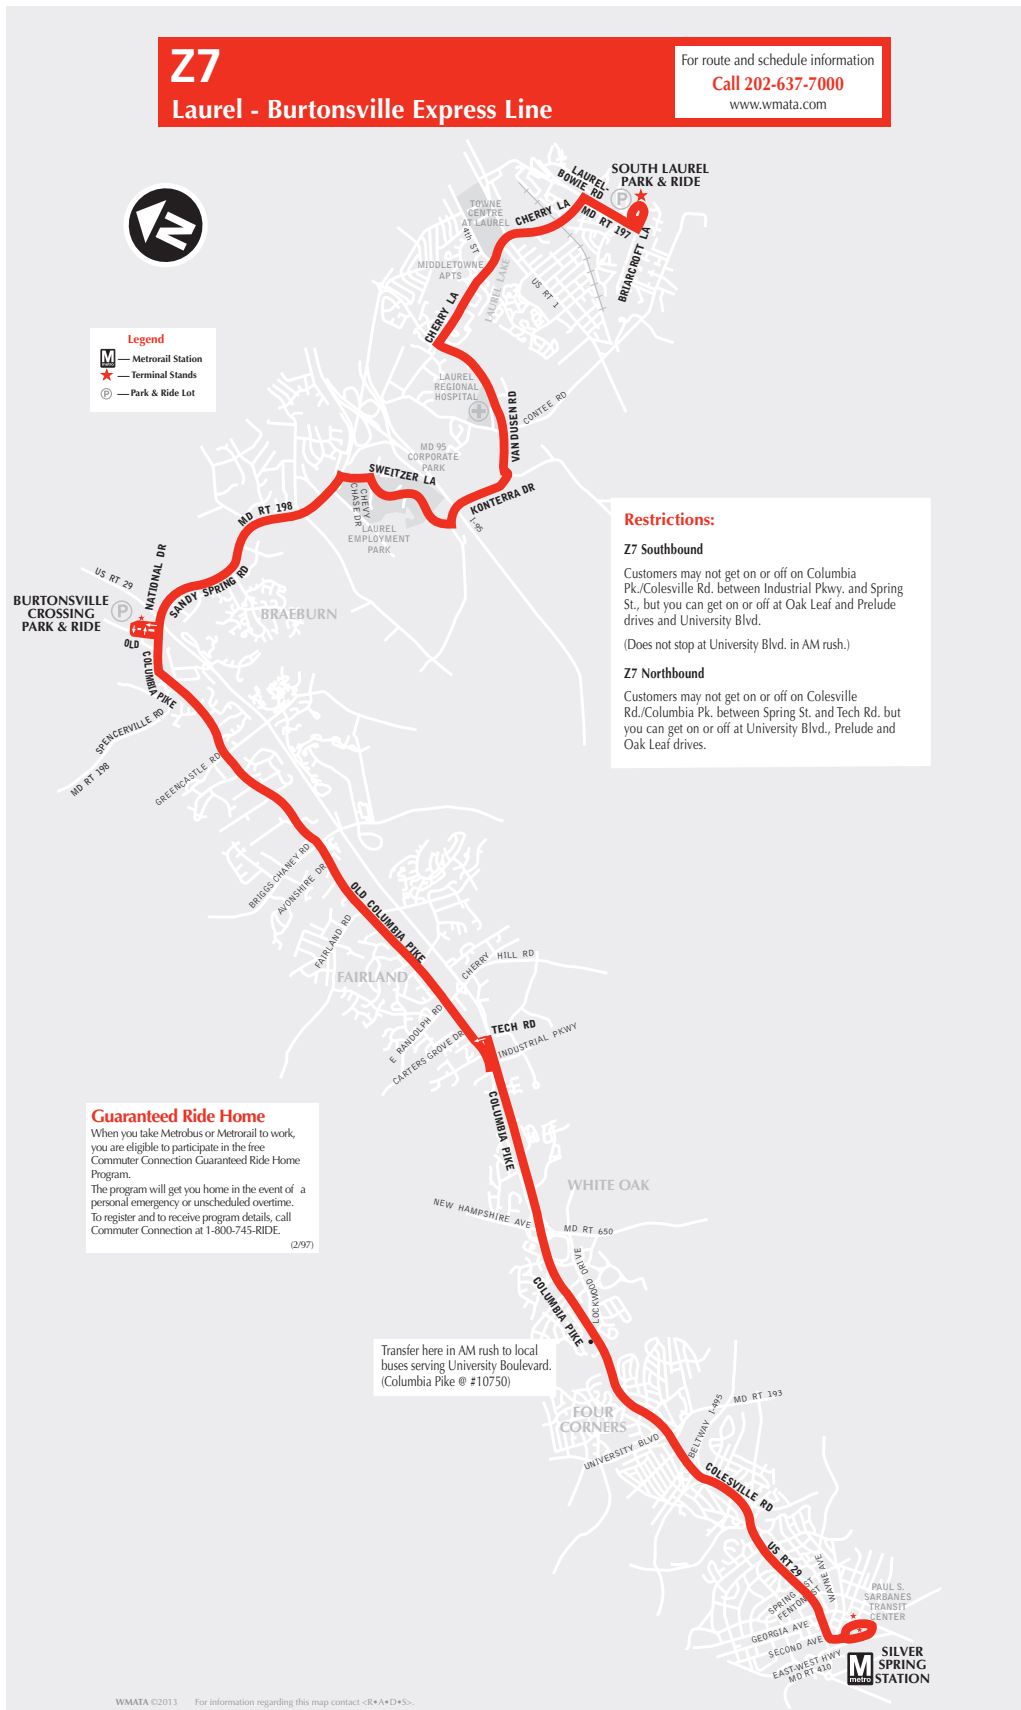

27

Laurel-Burtonsville Express Line

Effective Sunday, August 23, 2020

A partir del domingo, 23 de agosto de 2020

▶ Southbound to Silver Spring station

Monday thru Friday — De Lunes a viernes

Route Number	South Laurel Park & Ride Lot	Cherry La. & 4th St. (Middle-towne Apts)	Sweitzer La. & Chevy Chase Dr. (UPS Center)	Burtonsville Crossing Park & Ride Lot	Old Columbia Pike & Avonshire Dr. (Briggs Chaney Rd.)	Old Columbia Pike & Carters Grove Dr. (Tech Rd.)	Colesville Rd. & University Blvd. (Four Corners)	Colesville Rd. & Spring St.	Paul S. Sarbanes Transit Center (SILVER SPRING)
AM Service — Servicio matutino									
27	5:00	5:06	5:16	5:22	5:31	5:38	—	5:51	5:54
27	5:35	5:42	5:52	5:59	6:08	6:15	—	6:34	6:38
27	6:10	6:17	6:27	6:34	6:43	6:50	—	7:09	7:13
27	6:45	6:52	7:02	7:09	7:18	7:25	—	7:44	7:48
27	7:20	7:27	7:37	7:44	7:53	8:00	—	8:19	8:23
27	7:55	8:02	8:12	8:19	8:28	8:35	—	8:54	8:58
PM Service — Servicio vespertino									
27	3:22	3:28	3:38	3:45	3:55	4:02	4:11	4:18	4:22
27	4:04	4:10	4:20	4:27	4:37	4:44	4:53	5:00	5:04
27	4:44	4:50	5:00	5:07	5:17	5:24	5:33	5:40	5:44

● — AM trips do not stop at University Boulevard. Transfer at first stop west of Lockwood Drive to local bus for University Boulevard.

On four Federal holidays, Columbus Day, Veterans' Day, Martin Luther King, Jr. Day, and Presidents' Day, this route will have no service.

Esta ruta no prestará servicio durante cuatro días festivos federales: Columbus Day, Veterans Day, Martin Luther King Day, y Presidents' Day.

▶ Northbound to South Laurel

Monday thru Friday — De Lunes a viernes

Route Number	Paul S. Sarbanes Transit Center (Silver Spring)	Colesville Rd. & University Blvd. (Four Corners)	Colesville Rd. & University Blvd. (Four Corners)	Tech Rd. & Columbia Pike	Old Columbia Pike & Avonshire Dr. (Briggs Chaney Rd.)	Burtonsville Crossing Park & Ride Lot (BUR-TONVILLE)	Sweitzer La. & Chevy Chase Dr. (UPS Center)	Cherry La. & 4th St. (Middle-towne Apts)	SOUTH LAUREL PARK & RIDE LOT
AM Service — Servicio matutino									
27	6:11	6:15	6:20	6:29	6:36	6:44	6:52	7:02	7:07
27	6:51	6:55	7:00	7:09	7:16	7:24	7:32	7:42	7:47
PM Service — Servicio vespertino									
27	4:00	4:05	4:12	4:24	4:31	4:39	4:47	4:58	5:04
27	4:40	4:45	4:52	5:04	5:11	5:19	5:27	5:38	5:44
27	5:20	5:25	5:32	5:44	5:51	5:59	6:07	6:18	6:24
27	6:00	6:05	6:12	6:24	6:31	6:39	6:47	6:58	7:04
27	6:45	6:49	6:54	7:04	7:10	7:18	7:26	7:35	7:40
27	7:30	7:34	7:39	7:49	7:55	8:03	8:11	8:20	8:25

On four Federal holidays, Columbus Day, Veterans' Day, Martin Luther King, Jr. Day, and Presidents' Day, this route will have no service.

Esta ruta no prestará servicio durante cuatro días festivos federales: Columbus Day, Veterans Day, Martin Luther King Day, y Presidents' Day.